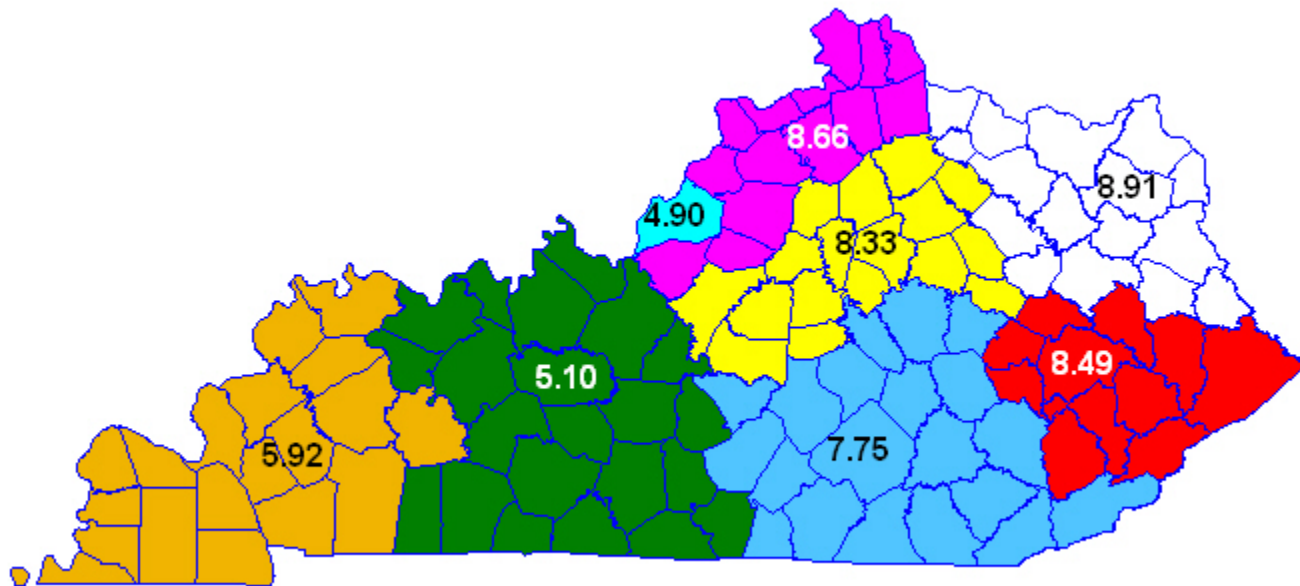

Appendix E

Region Maps

**Expulsion (with or without services) for Law Violations:
Regional Rate per 100 Students
2008-2009 School Year**

Statewide Rate = 0.03

**Suspensions for Law Violations:
Regional Rate per 100 Students
2008-2009 School Year**

Statewide Rate = 0.51

**Expulsions (with and without services) for Board Violations:
Regional Rate per 100 Students
2008-2009 School Year**

Statewide Rate = 0.01

Suspensions for Board Violations: Regional Rate per 100 Students 2008-2009 School Year

Statewide Rate = 7.09

**Corporal Punishments for Board Violations:
Regional Rate per 100 Students
2008-2009 School Year**

Statewide Rate = 0.24