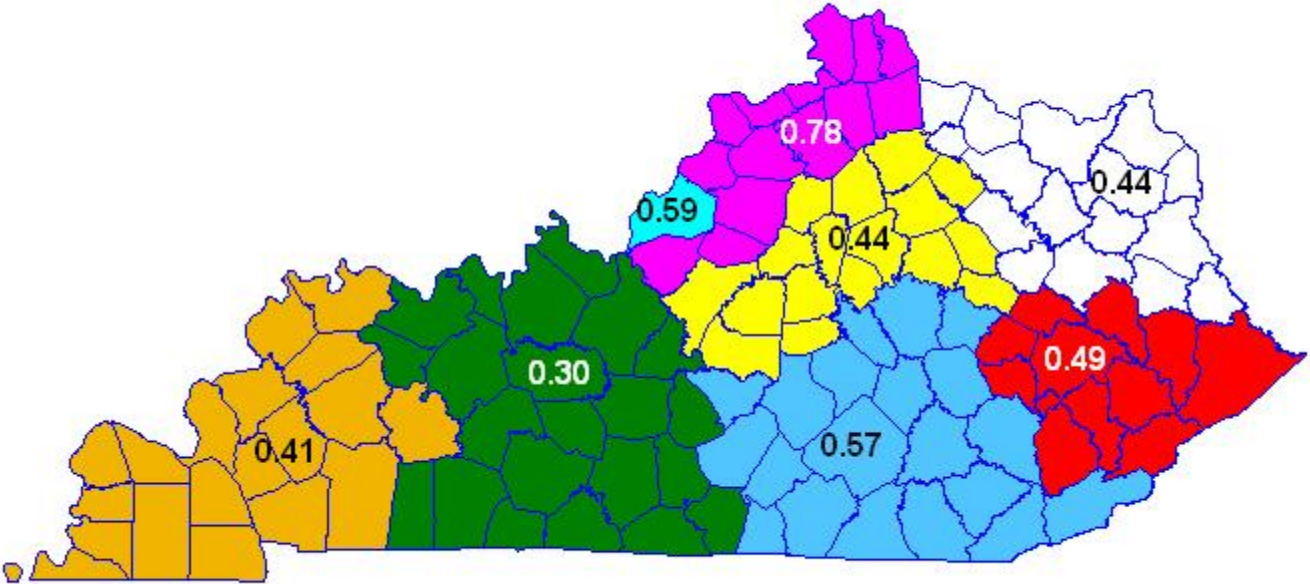

Appendix E

Region Maps

**Expulsion (with or without services) for Law Violations:
Regional Rate per 100 Students
2008-2009 School Year**

Statewide Rate = 0.03

**Suspensions for Law Violations:
Regional Rate per 100 Students
2008-2009 School Year**

Statewide Rate = 0.51

**Expulsions (with and without services) for Board Violations:
Regional Rate per 100 Students
2008-2009 School Year**

Statewide Rate = 0.01

Suspensions for Board Violations: Regional Rate per 100 Students 2008-2009 School Year

Statewide Rate = 7.09

**Corporal Punishments for Board Violations:
Regional Rate per 100 Students
2008-2009 School Year**

Statewide Rate = 0.24