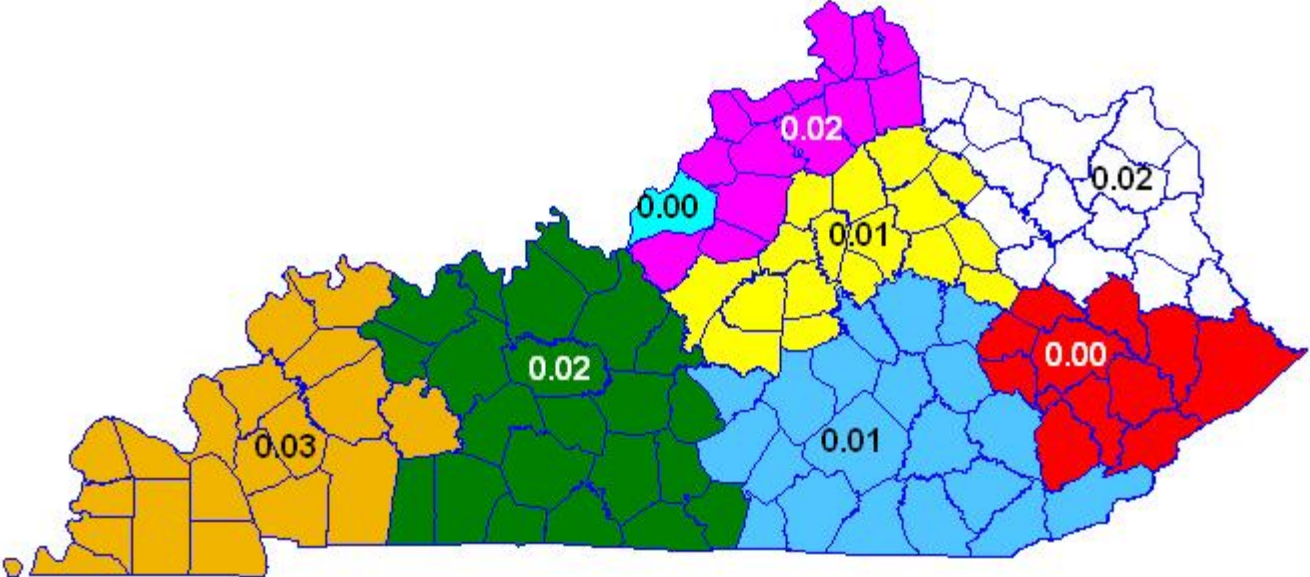

Appendix E

Region Maps

**Expulsion (with or without services) for Law Violations:
Regional Rate per 100 Students
2008-2009 School Year**

Statewide Rate = 0.03

**Suspensions for Law Violations:
Regional Rate per 100 Students
2008-2009 School Year**

Statewide Rate = 0.51

**Expulsions (with and without services) for Board Violations:
Regional Rate per 100 Students
2008-2009 School Year**

Statewide Rate = 0.01

Suspensions for Board Violations: Regional Rate per 100 Students 2008-2009 School Year

Statewide Rate = 7.09

**Corporal Punishments for Board Violations:
Regional Rate per 100 Students
2008-2009 School Year**

Statewide Rate = 0.24