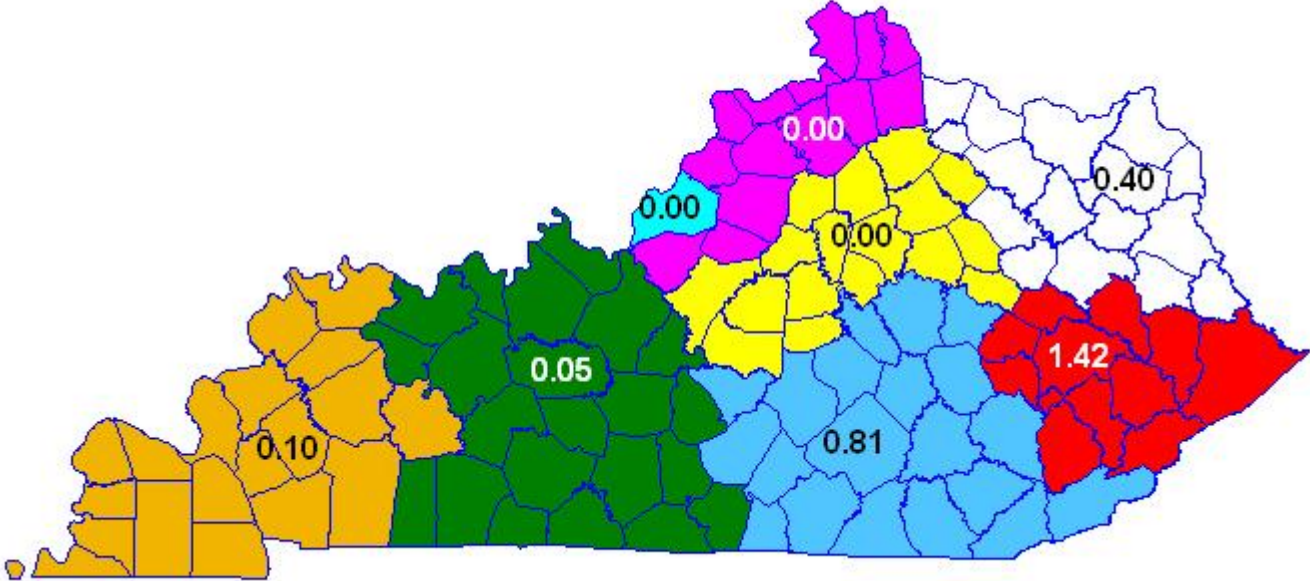

Appendix E

Region Maps

**Expulsion (with or without services) for Law Violations:
Regional Rate per 100 Students
2008-2009 School Year**

Statewide Rate = 0.03

**Suspensions for Law Violations:
Regional Rate per 100 Students
2008-2009 School Year**

Statewide Rate = 0.51

**Expulsions (with and without services) for Board Violations:
Regional Rate per 100 Students
2008-2009 School Year**

Statewide Rate = 0.01

Suspensions for Board Violations: Regional Rate per 100 Students 2008-2009 School Year

Statewide Rate = 7.09

**Corporal Punishments for Board Violations:
Regional Rate per 100 Students
2008-2009 School Year**

Statewide Rate = 0.24