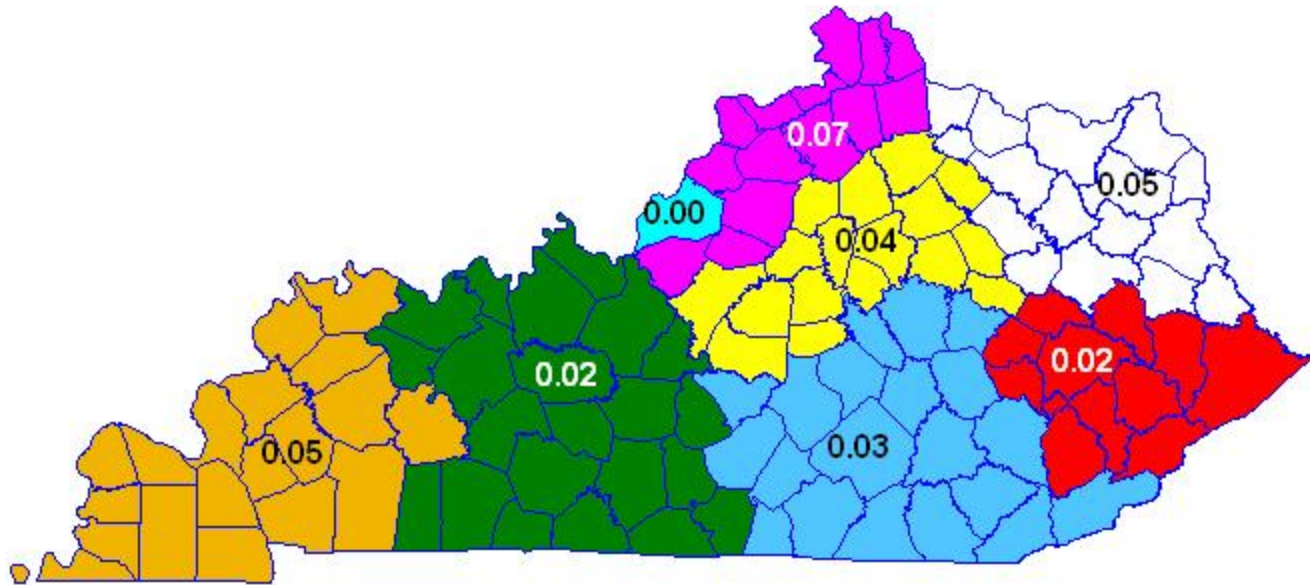

Appendix E

Region Maps

**Expulsion (with or without services) for Law Violations:
Regional Rate per 100 Students
2008-2009 School Year**

Statewide Rate = 0.03

**Suspensions for Law Violations:
Regional Rate per 100 Students
2008-2009 School Year**

Statewide Rate = 0.51

**Expulsions (with and without services) for Board Violations:
Regional Rate per 100 Students
2008-2009 School Year**

Statewide Rate = 0.01

Suspensions for Board Violations: Regional Rate per 100 Students 2008-2009 School Year

Statewide Rate = 7.09

**Corporal Punishments for Board Violations:
Regional Rate per 100 Students
2008-2009 School Year**

Statewide Rate = 0.24