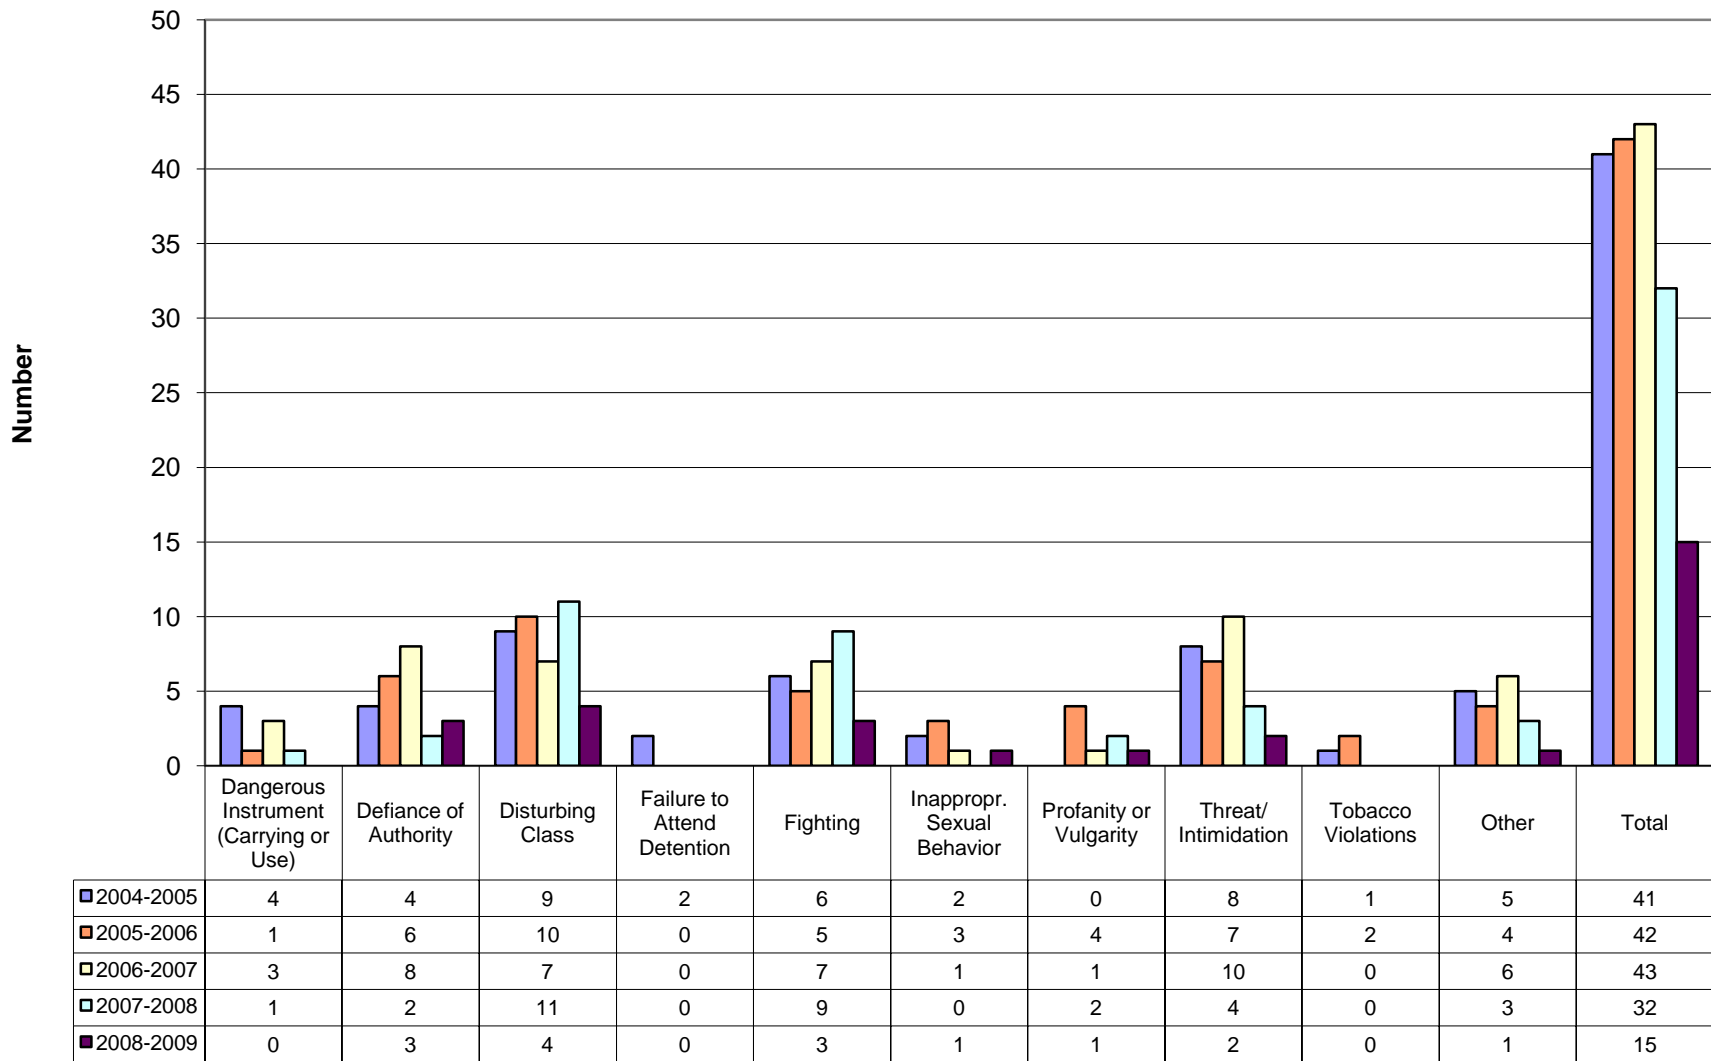

Appendix B

Additional Board Violation Charts

Total Disciplinary Actions for Board Violations (Rate per 100 students)

B1

Disciplinary Actions for Board Violations by Category (Rate per 100 studen B2

Comparison of Disciplinary Actions for Board Violations (Rate per 100 students) B3

Board Violations by Population Group (Rate per 100 students)

B4

Disciplinary Actions for Board Violations - Total

B5

Total Disciplinary Actions for Board Policy Violations by Population Group

Board Policy Violations Comparison of Disciplinary Actions

B7

Board Policy Violations Out-of-Schools Suspensions

B8

Board Policy Violations Expulsions with Services

B9

Board Policy Violations Expulsions without Services

Board Policy Violations Corporal Punishments

B11

Disciplinary Actions for Board Policy Violations by Gender 2008-2009

B12

Disciplinary Actions for Board Policy Violations by Race 2008-2009

B13

Disciplinary Actions for Males for Board Policy Violations by Race 2008-2009