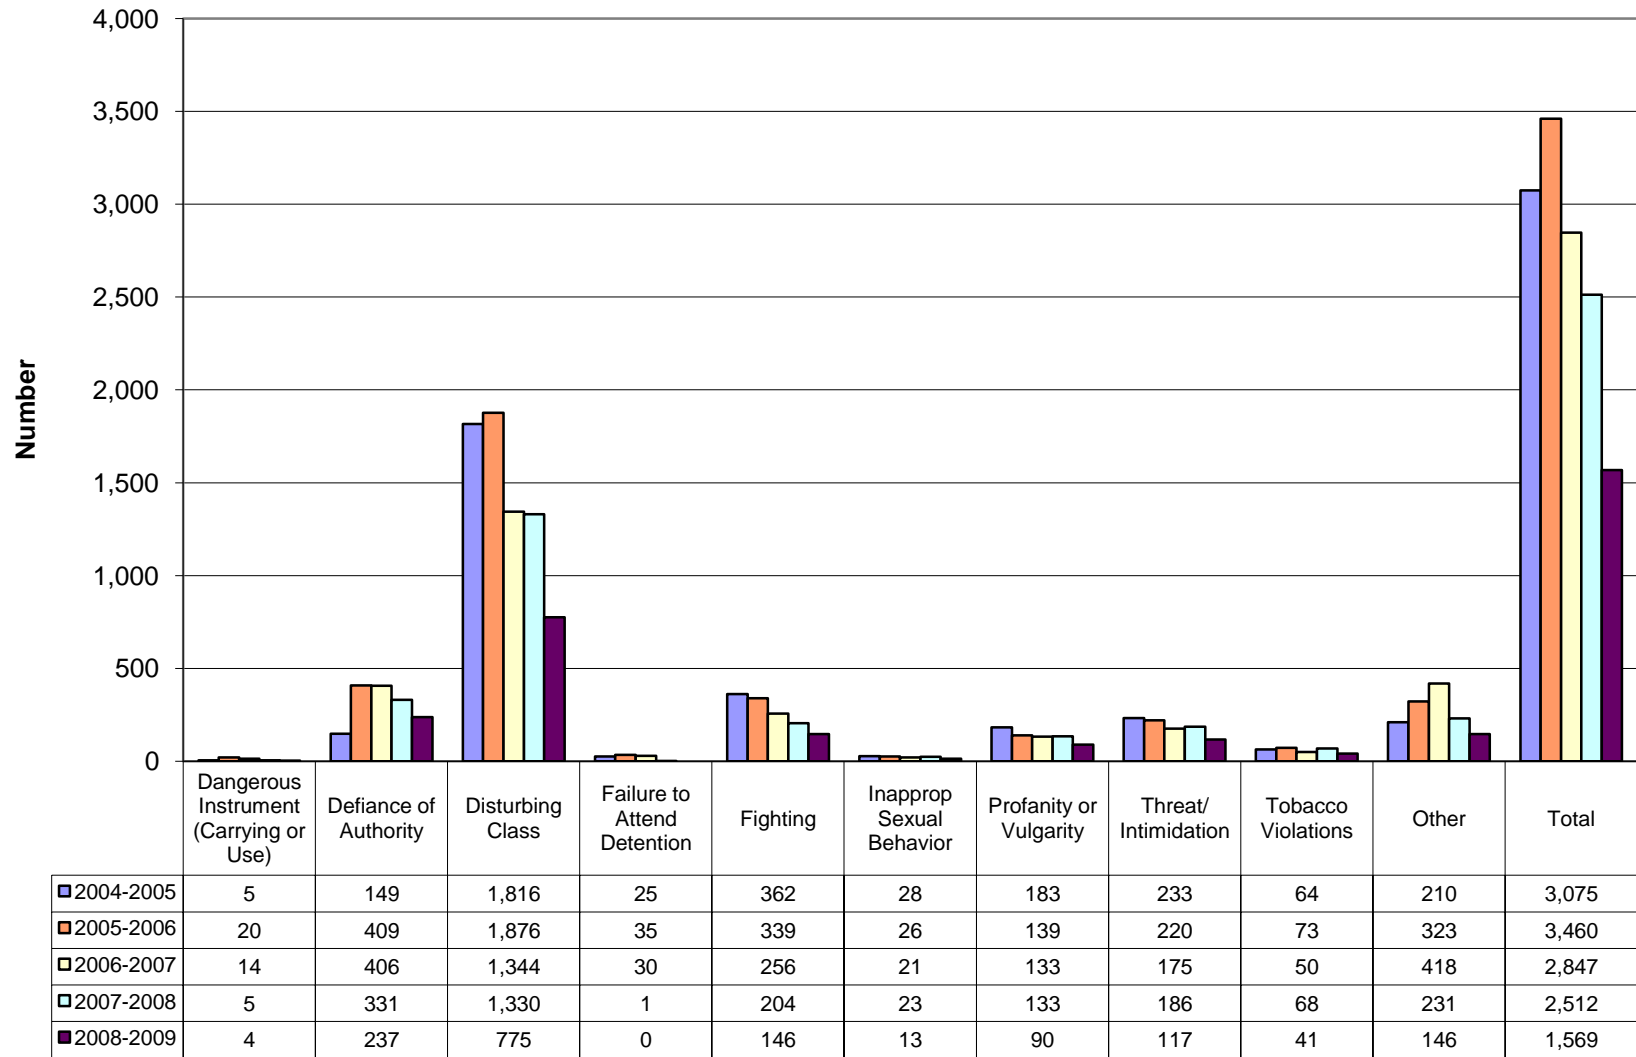

Appendix B

Additional Board Violation Charts

Total Disciplinary Actions for Board Violations (Rate per 100 students)

B1

Disciplinary Actions for Board Violations by Category (Rate per 100 studen B2

Comparison of Disciplinary Actions for Board Violations (Rate per 100 students) B3

Board Violations by Population Group (Rate per 100 students)

B4

Disciplinary Actions for Board Violations - Total

B5

Total Disciplinary Actions for Board Policy Violations by Population Group

Board Policy Violations Comparison of Disciplinary Actions

B7

Board Policy Violations Out-of-Schools Suspensions

B8

Board Policy Violations Expulsions with Services

B9

Board Policy Violations Expulsions without Services

Board Policy Violations Corporal Punishments

B11

Disciplinary Actions for Board Policy Violations by Gender 2008-2009

B12

Disciplinary Actions for Board Policy Violations by Race 2008-2009

B13

Disciplinary Actions for Males for Board Policy Violations by Race 2008-2009