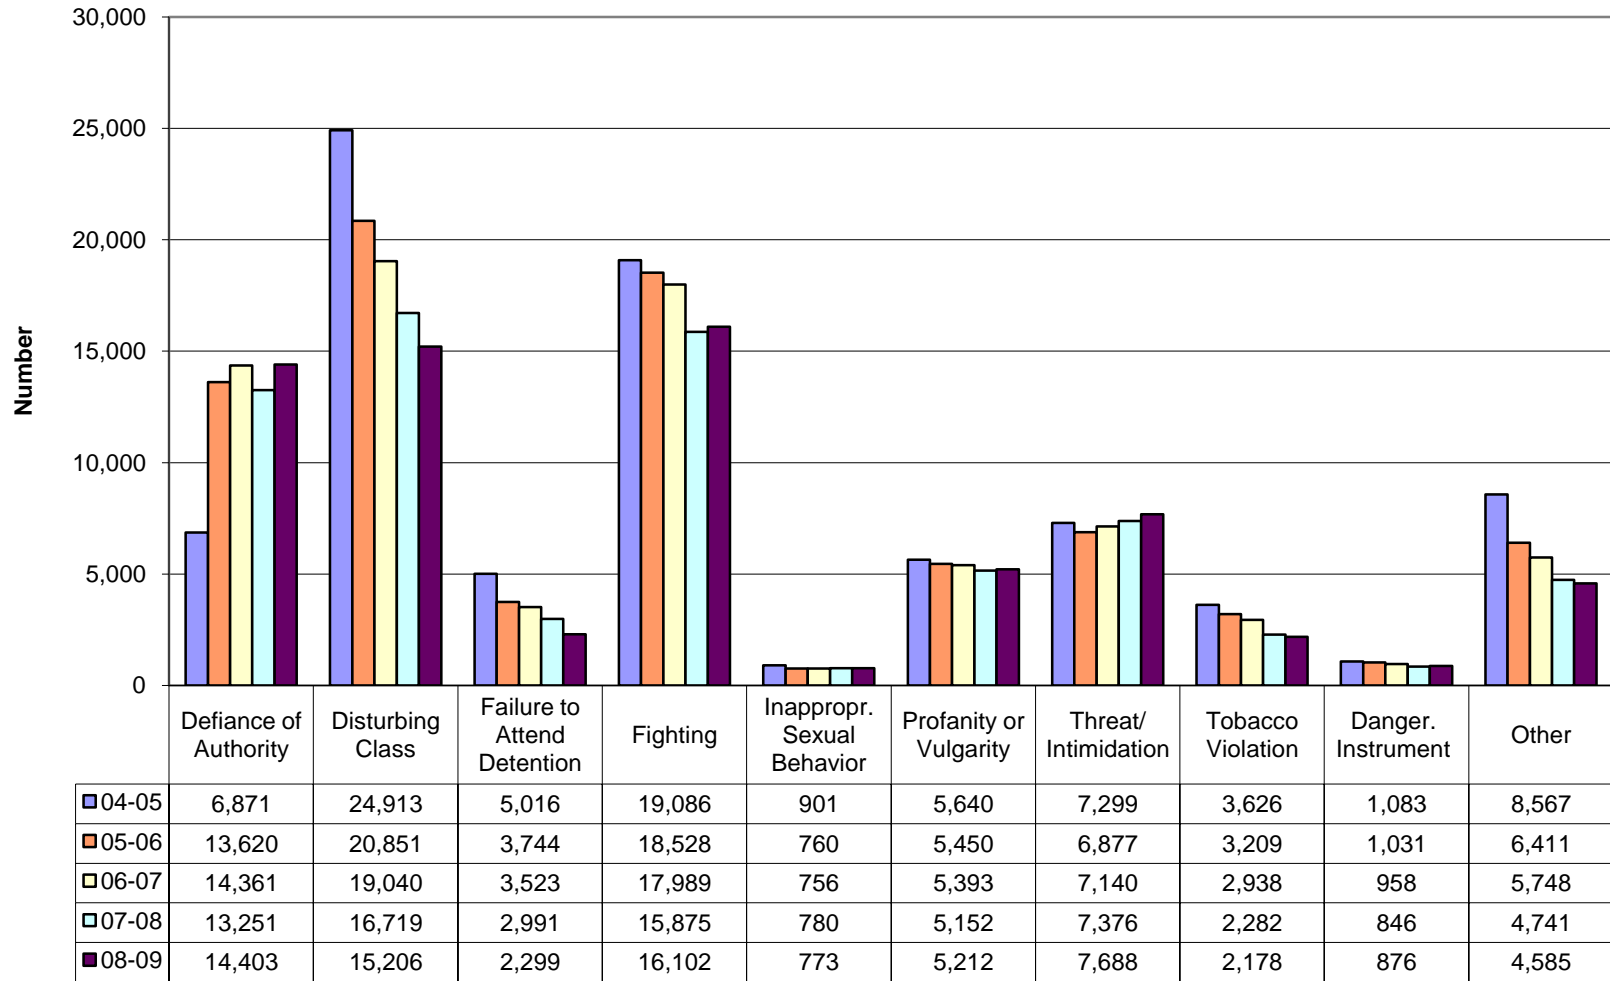

Appendix B

Additional Board Violation Charts

Total Disciplinary Actions for Board Violations (Rate per 100 students)

B1

Disciplinary Actions for Board Violations by Category (Rate per 100 studen B2

Comparison of Disciplinary Actions for Board Violations (Rate per 100 students) B3

Board Violations by Population Group (Rate per 100 students)

B4

Disciplinary Actions for Board Violations - Total

B5

Total Disciplinary Actions for Board Policy Violations by Population Group

Board Policy Violations Comparison of Disciplinary Actions