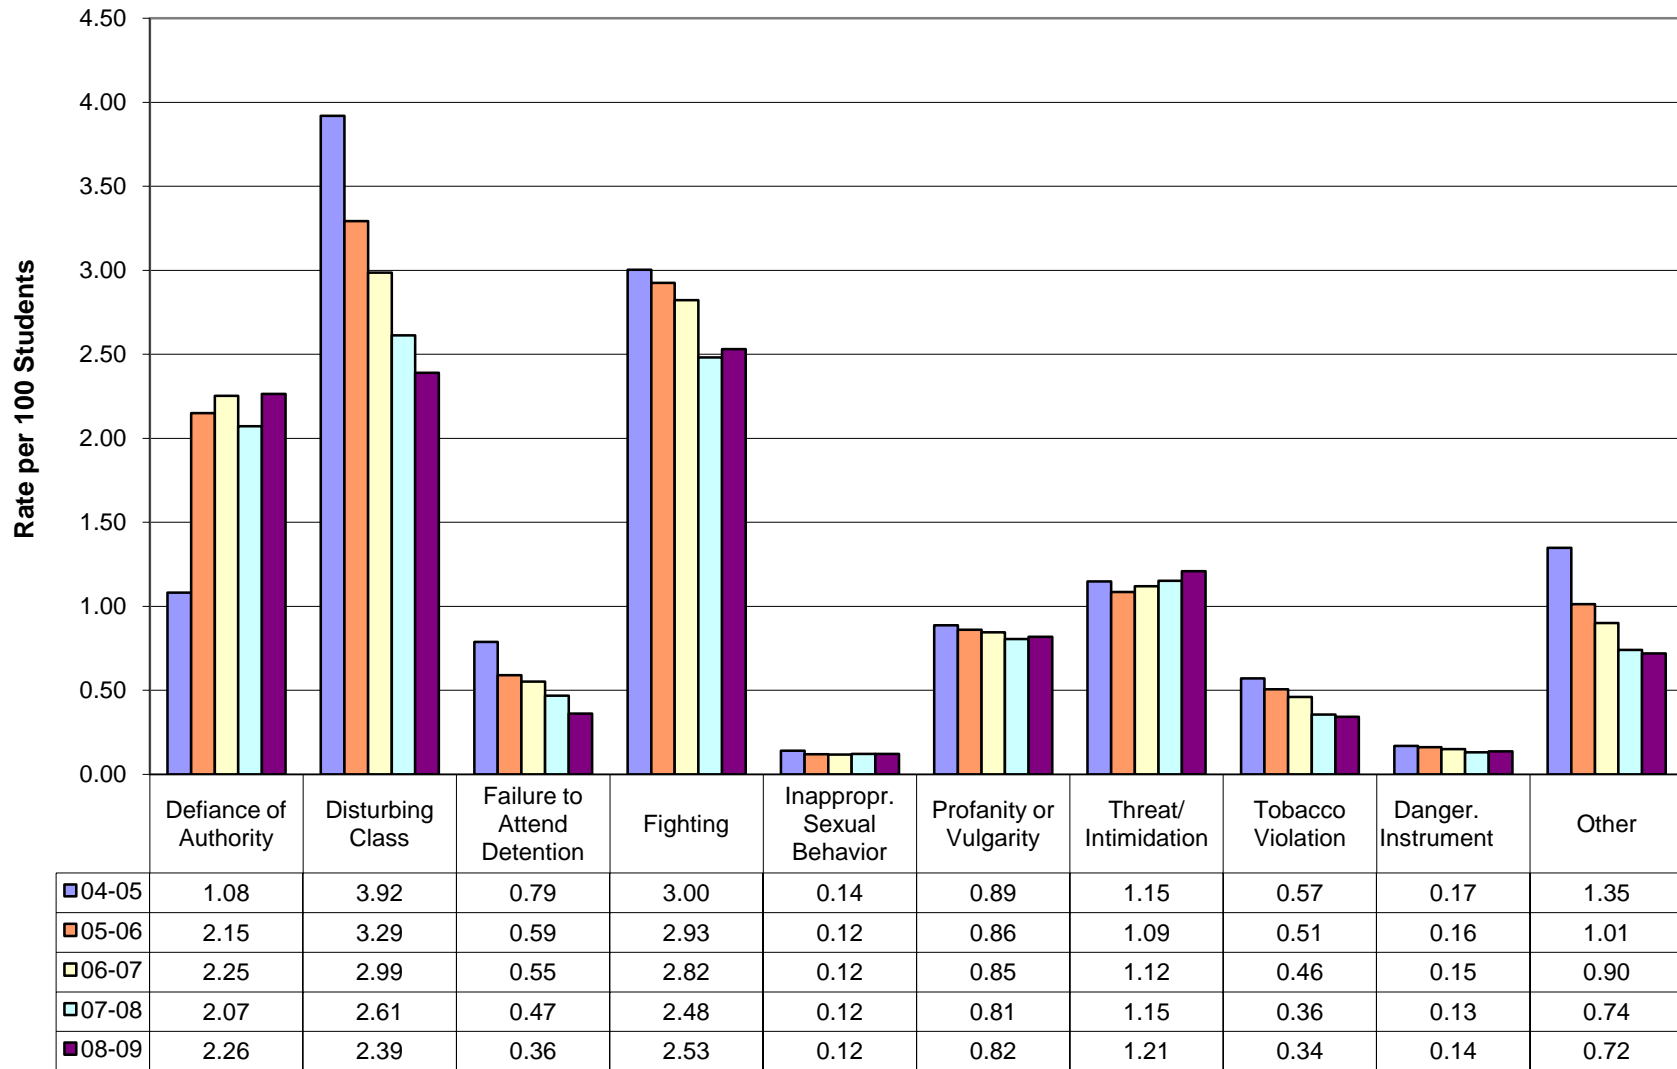

Appendix B

Additional Board Violation Charts

Total Disciplinary Actions for Board Violations (Rate per 100 students)

B1

Disciplinary Actions for Board Violations by Category (Rate per 100 studen B2

Comparison of Disciplinary Actions for Board Violations (Rate per 100 students) B3

Board Violations by Population Group (Rate per 100 students)

B4

Disciplinary Actions for Board Violations - Total

B5

Total Disciplinary Actions for Board Policy Violations by Population Group

Board Policy Violations Comparison of Disciplinary Actions