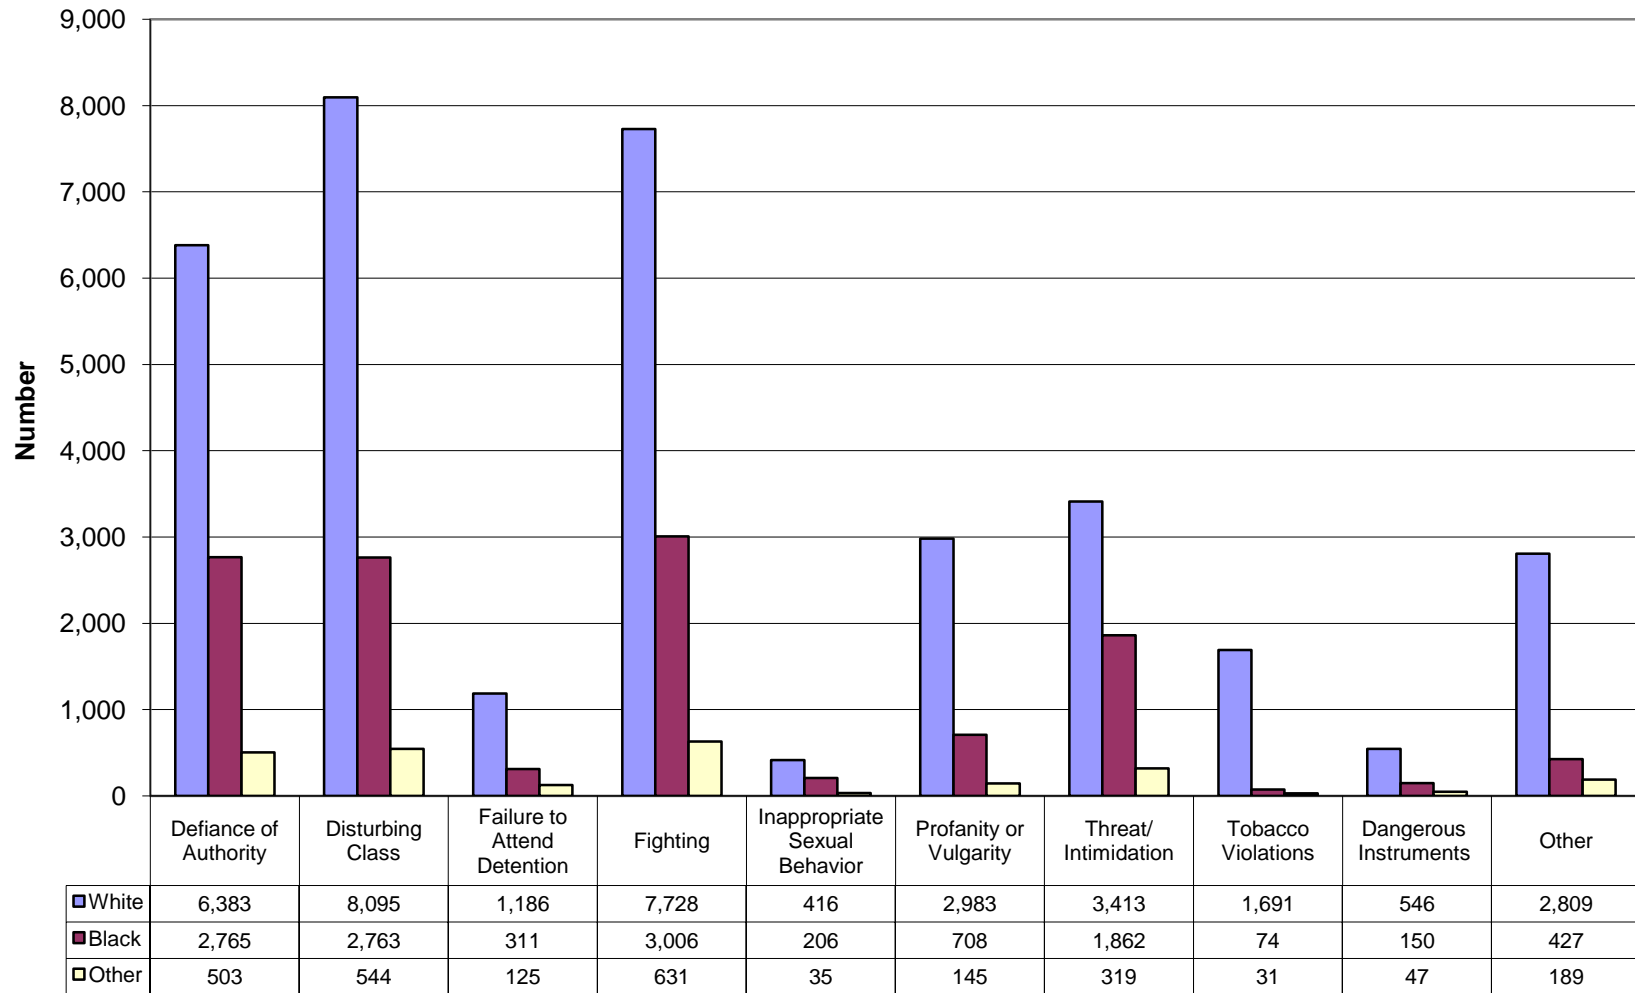

B7

Board Policy Violations Out-of-Schools Suspensions

B8

Board Policy Violations Expulsions with Services

B9

Board Policy Violations Expulsions without Services

Board Policy Violations Corporal Punishments

B11

Disciplinary Actions for Board Policy Violations by Gender 2008-2009

B12

Disciplinary Actions for Board Policy Violations by Race 2008-2009

B13

Disciplinary Actions for Males for Board Policy Violations by Race 2008-2009

B14

Disciplinary Actions for Females for Board Policy Violations 2008-2009

B15