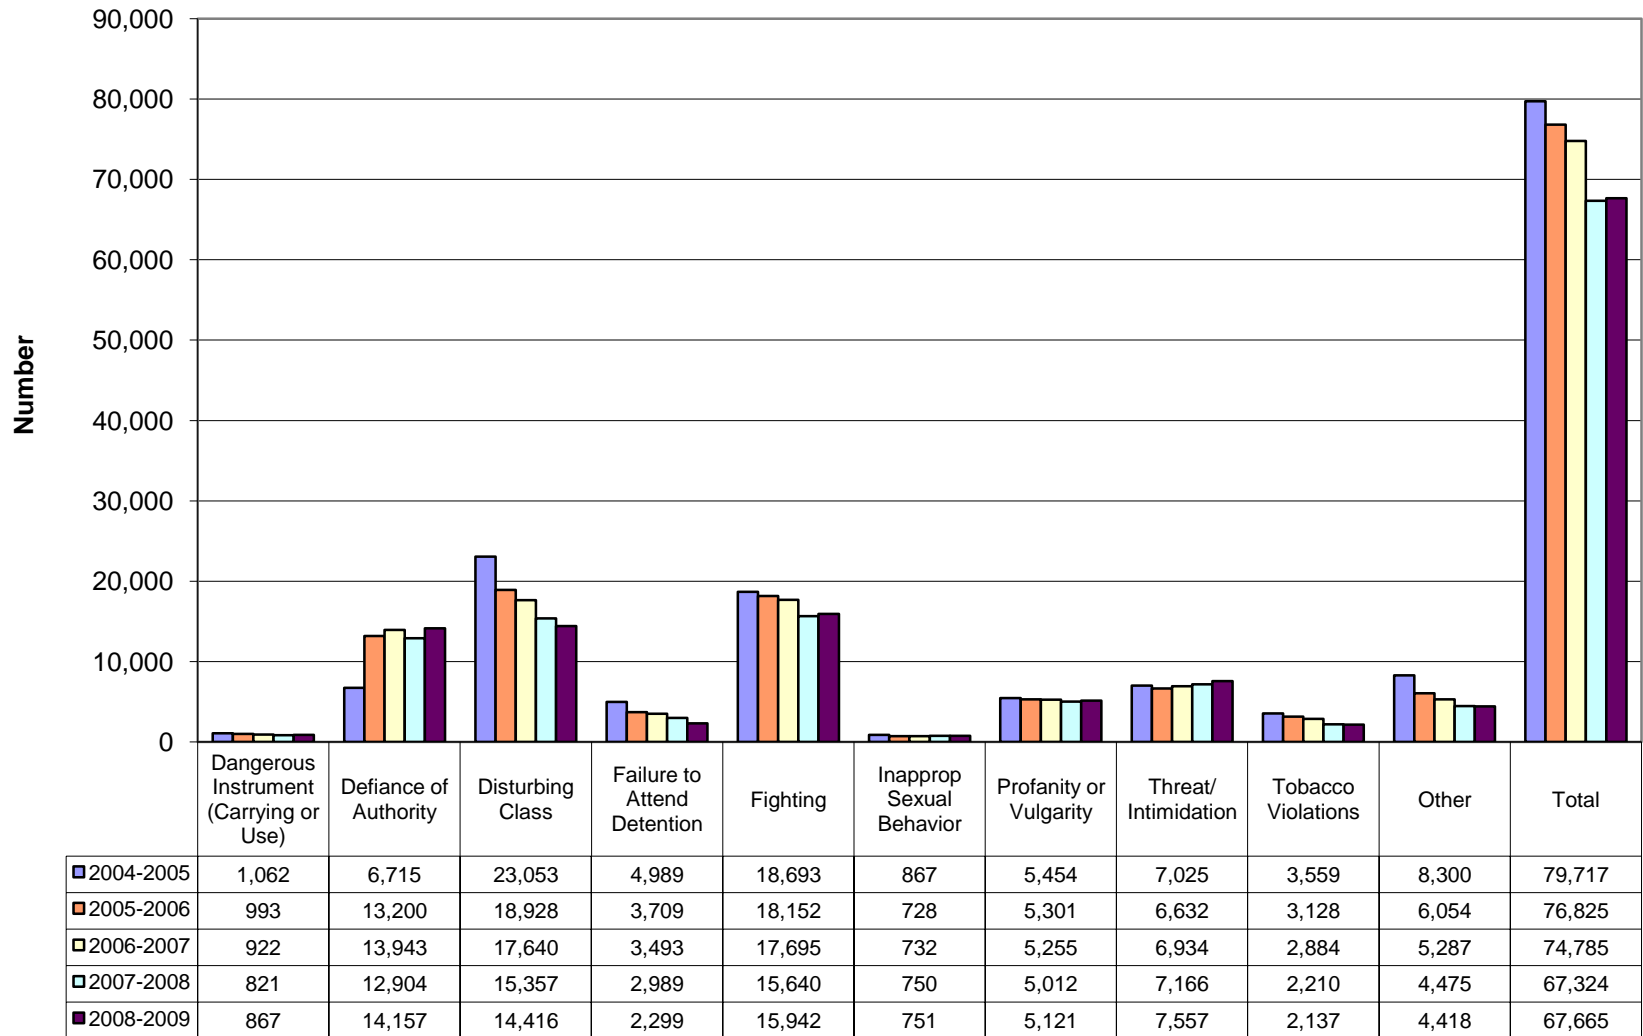

Appendix B

Additional Board Violation Charts

Total Disciplinary Actions for Board Violations (Rate per 100 students)

B1

Disciplinary Actions for Board Violations by Category (Rate per 100 studen B2

Comparison of Disciplinary Actions for Board Violations (Rate per 100 students) B3

Board Violations by Population Group (Rate per 100 students)

B4

Disciplinary Actions for Board Violations - Total

B5

Total Disciplinary Actions for Board Policy Violations by Population Group

Board Policy Violations Comparison of Disciplinary Actions

B7

Board Policy Violations Out-of-Schools Suspensions

B8

Board Policy Violations Expulsions with Services

B9

Board Policy Violations Expulsions without Services

Board Policy Violations Corporal Punishments

B11