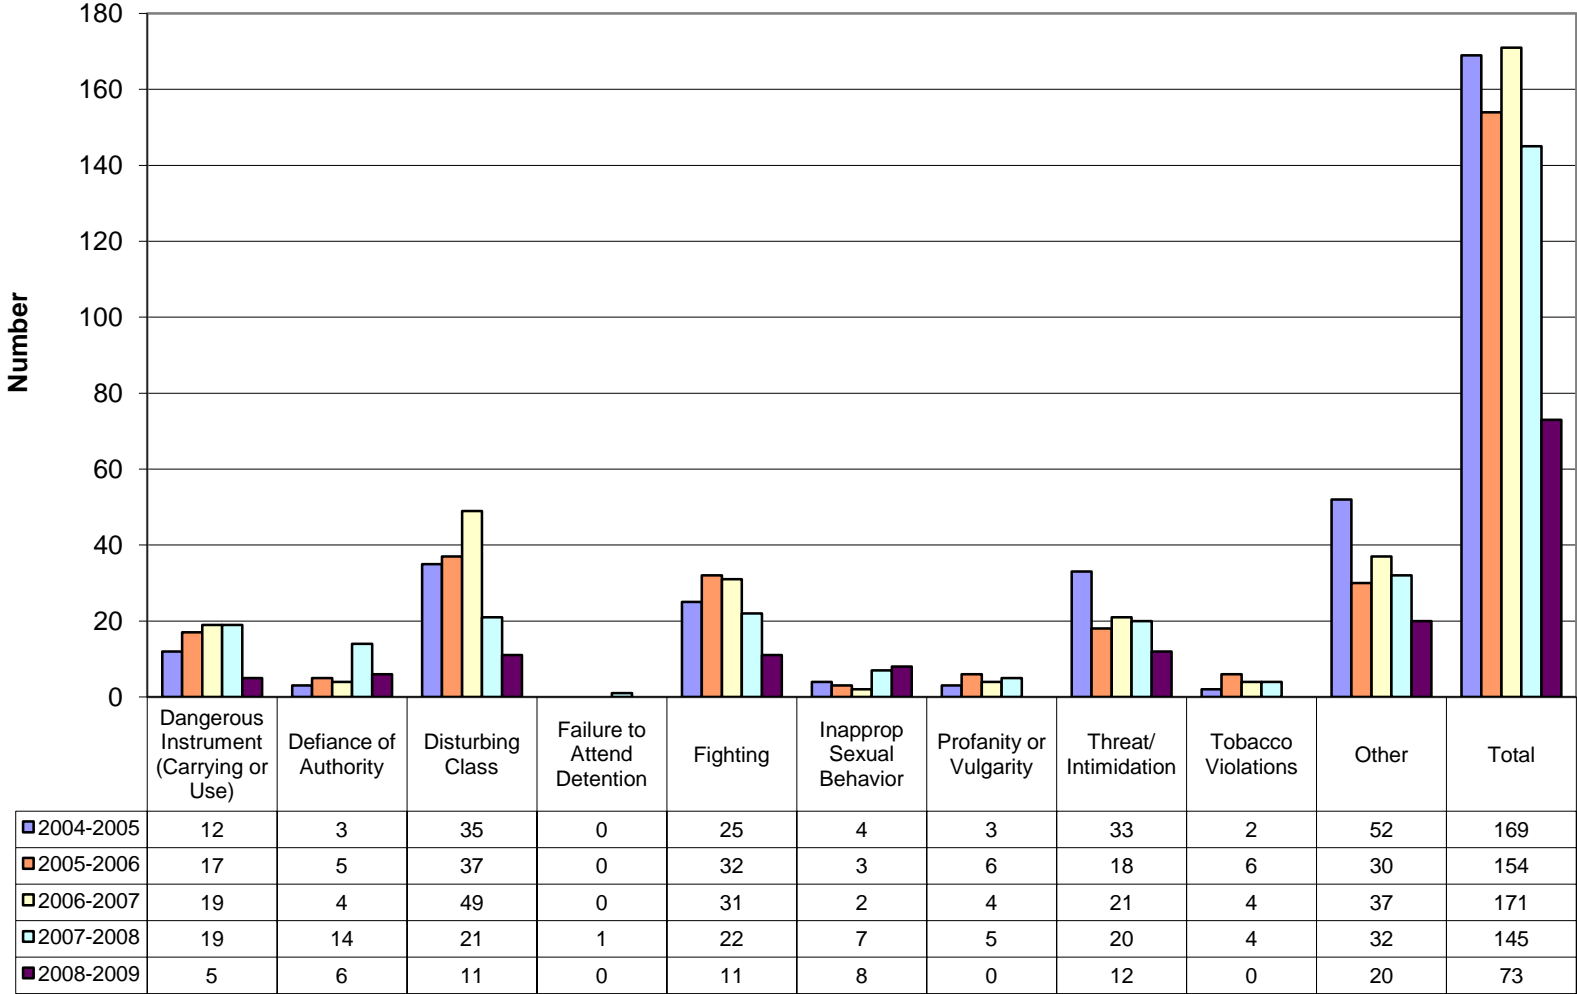

Appendix B

Additional Board Violation Charts

Total Disciplinary Actions for Board Violations (Rate per 100 students)

B1

Disciplinary Actions for Board Violations by Category (Rate per 100 studen B2

Comparison of Disciplinary Actions for Board Violations (Rate per 100 students) B3

Board Violations by Population Group (Rate per 100 students)

B4

Disciplinary Actions for Board Violations - Total

B5

Total Disciplinary Actions for Board Policy Violations by Population Group

Board Policy Violations Comparison of Disciplinary Actions

B7

Board Policy Violations Out-of-Schools Suspensions

B8

Board Policy Violations Expulsions with Services

B9

Board Policy Violations Expulsions without Services

Board Policy Violations Corporal Punishments

B11

Disciplinary Actions for Board Policy Violations by Gender 2008-2009

B12

Disciplinary Actions for Board Policy Violations by Race 2008-2009

B13

Disciplinary Actions for Males for Board Policy Violations by Race 2008-2009