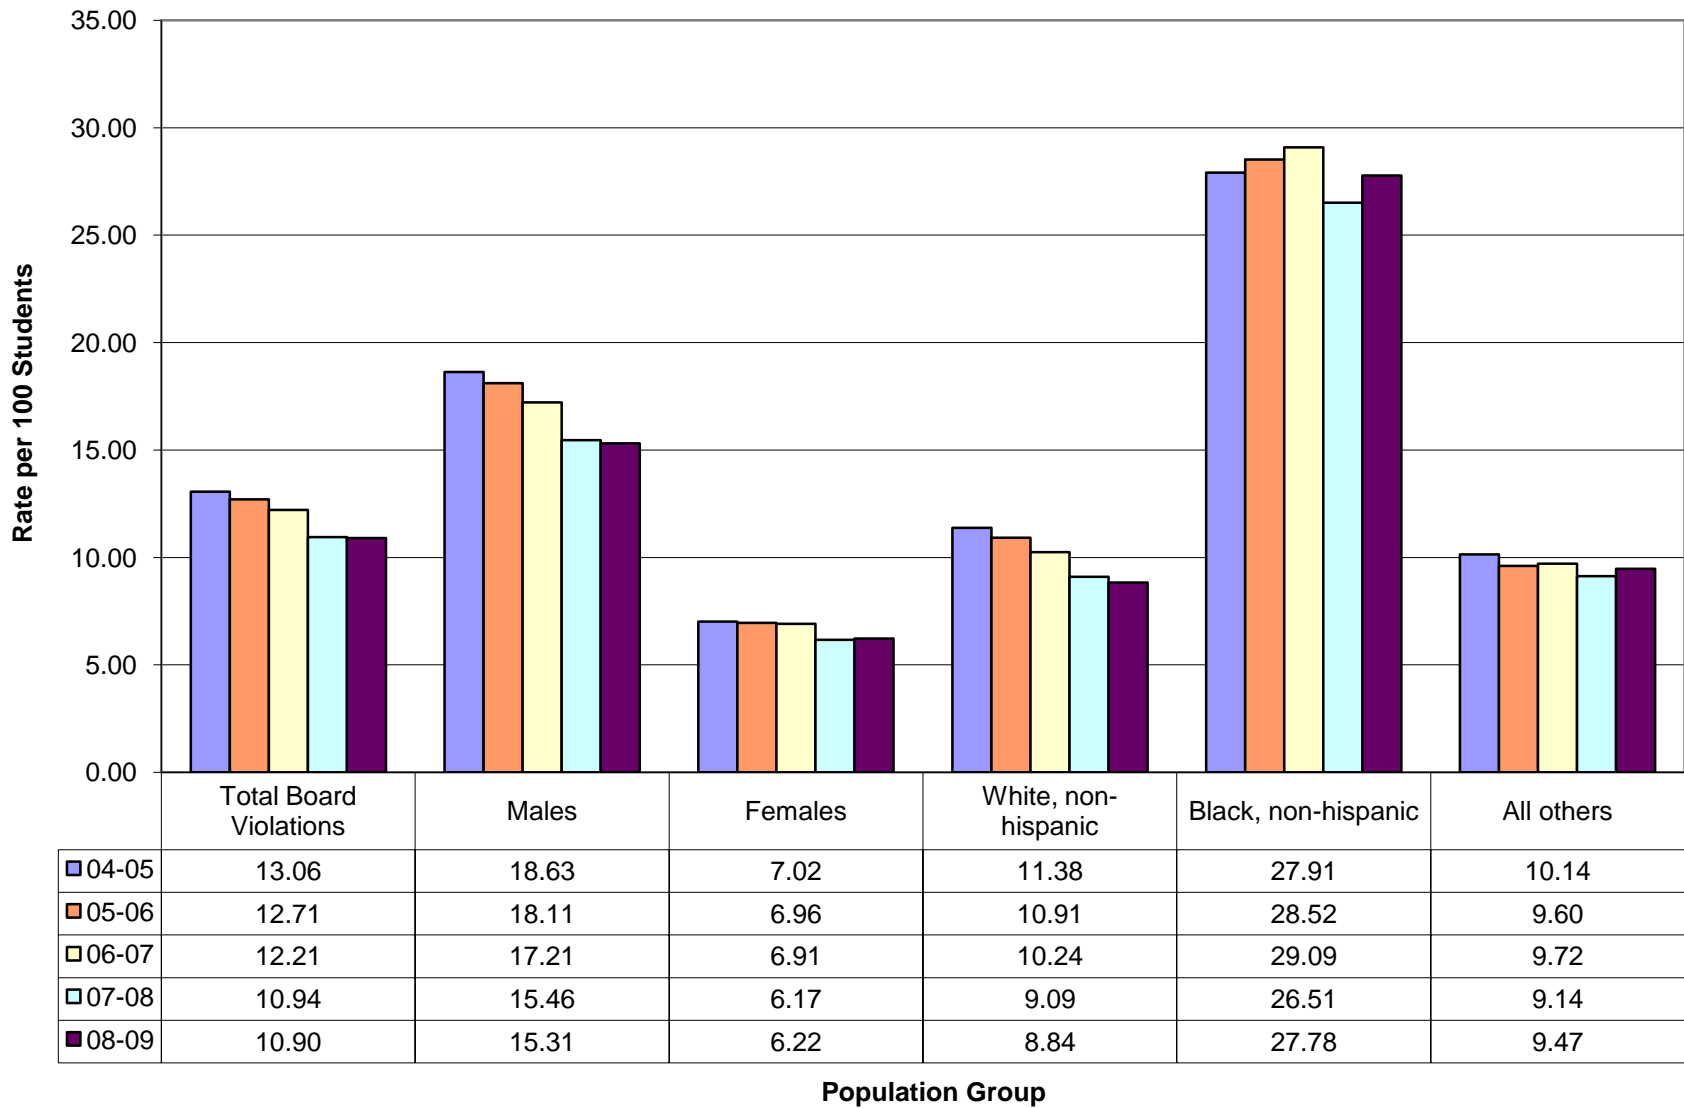

Appendix B

Additional Board Violation Charts

Total Disciplinary Actions for Board Violations (Rate per 100 students)

B1

Disciplinary Actions for Board Violations by Category (Rate per 100 studen B2

Comparison of Disciplinary Actions for Board Violations (Rate per 100 students) B3

Board Violations by Population Group (Rate per 100 students)

B4

Disciplinary Actions for Board Violations - Total

B5

Total Disciplinary Actions for Board Policy Violations by Population Group

Board Policy Violations Comparison of Disciplinary Actions