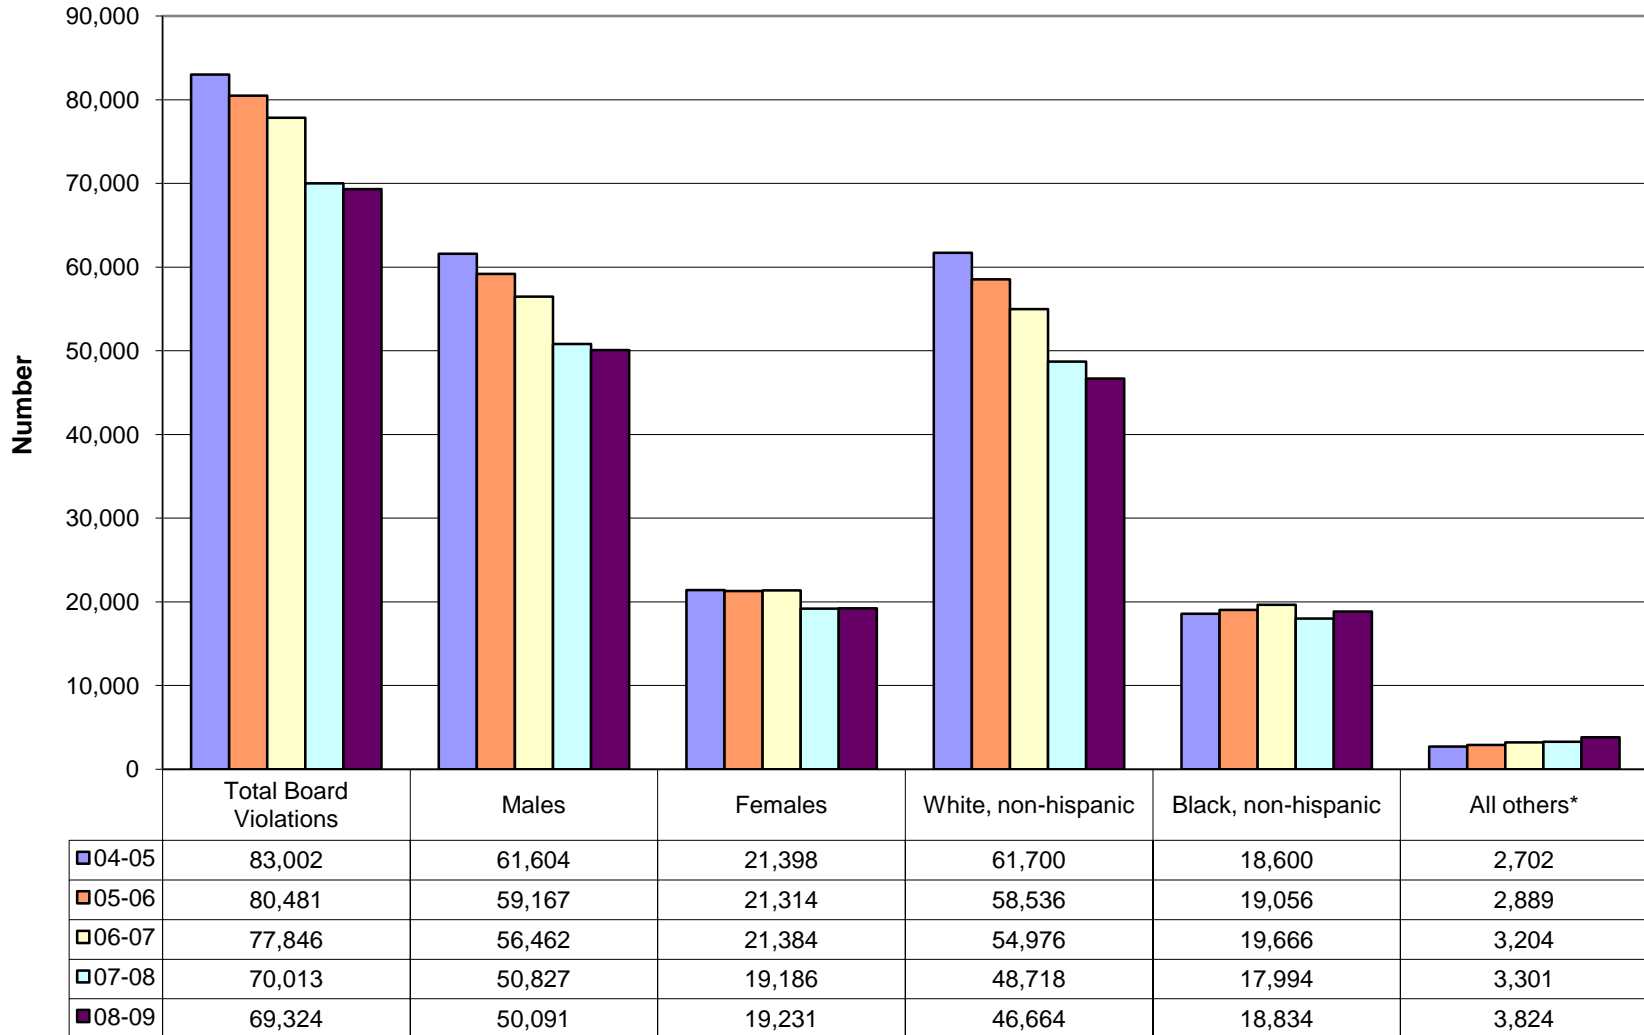

Appendix B

Additional Board Violation Charts

Total Disciplinary Actions for Board Violations (Rate per 100 students)

B1

Disciplinary Actions for Board Violations by Category (Rate per 100 studen B2

Comparison of Disciplinary Actions for Board Violations (Rate per 100 students) B3

Board Violations by Population Group (Rate per 100 students)

B4

Disciplinary Actions for Board Violations - Total

B5

Total Disciplinary Actions for Board Policy Violations by Population Group

Board Policy Violations Comparison of Disciplinary Actions