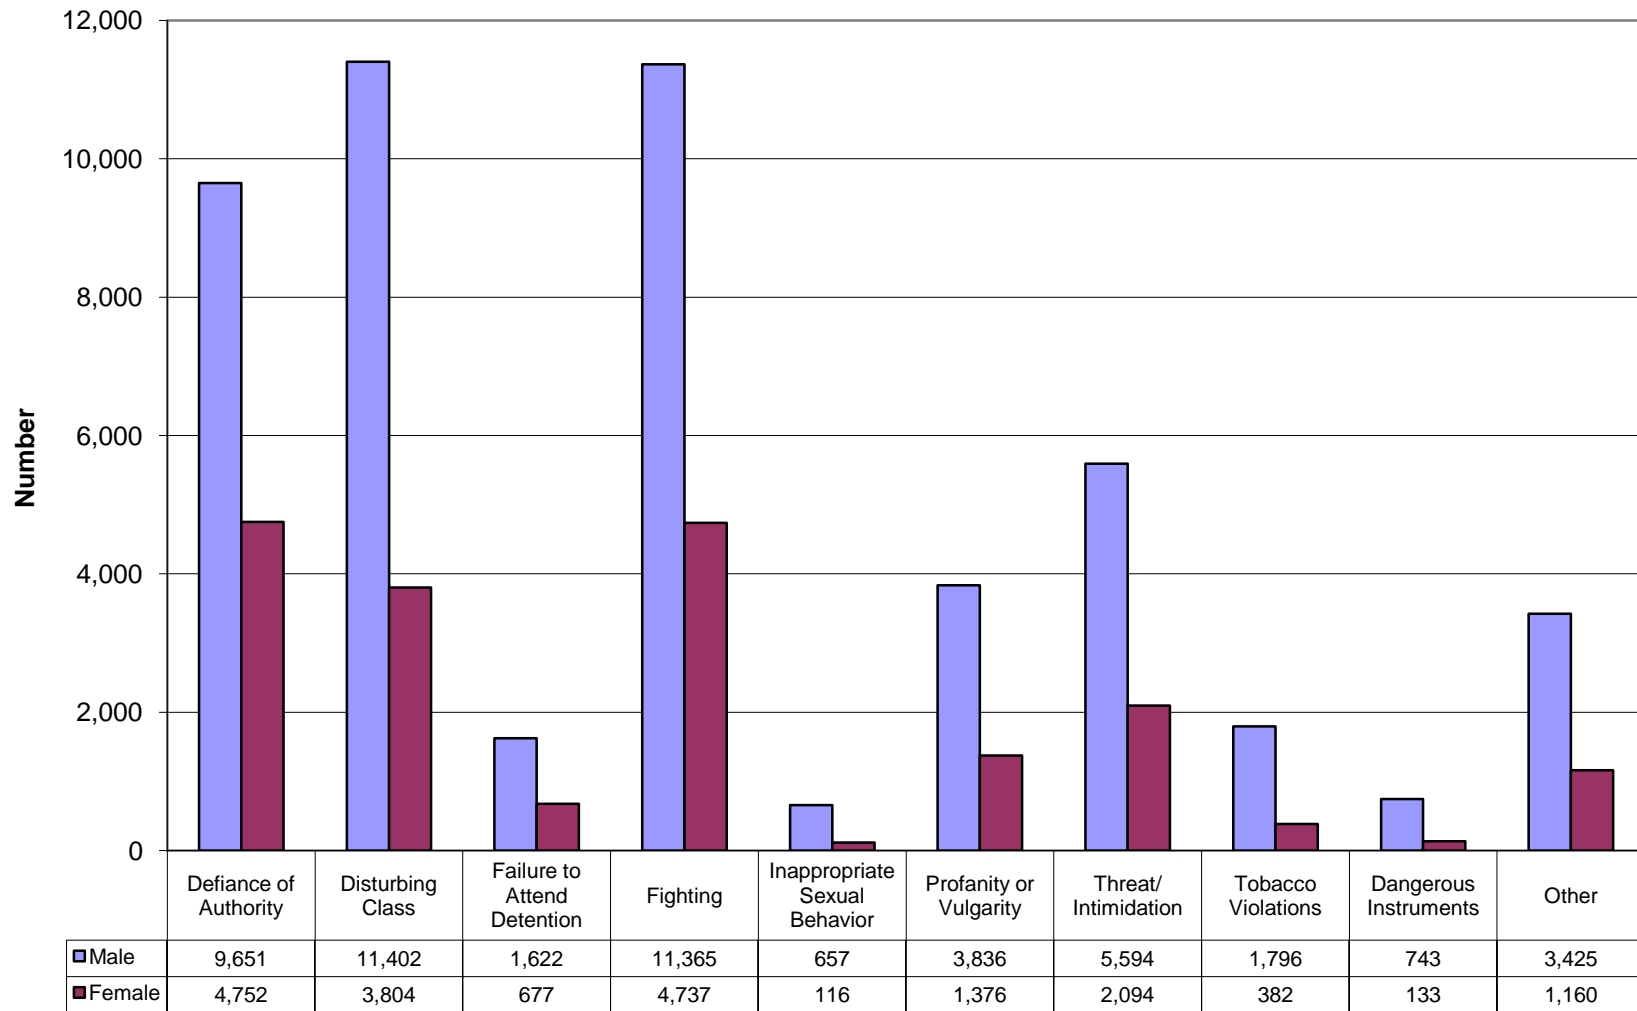

Disciplinary Actions for Board Policy Violations by Gender 2008-2009

B12