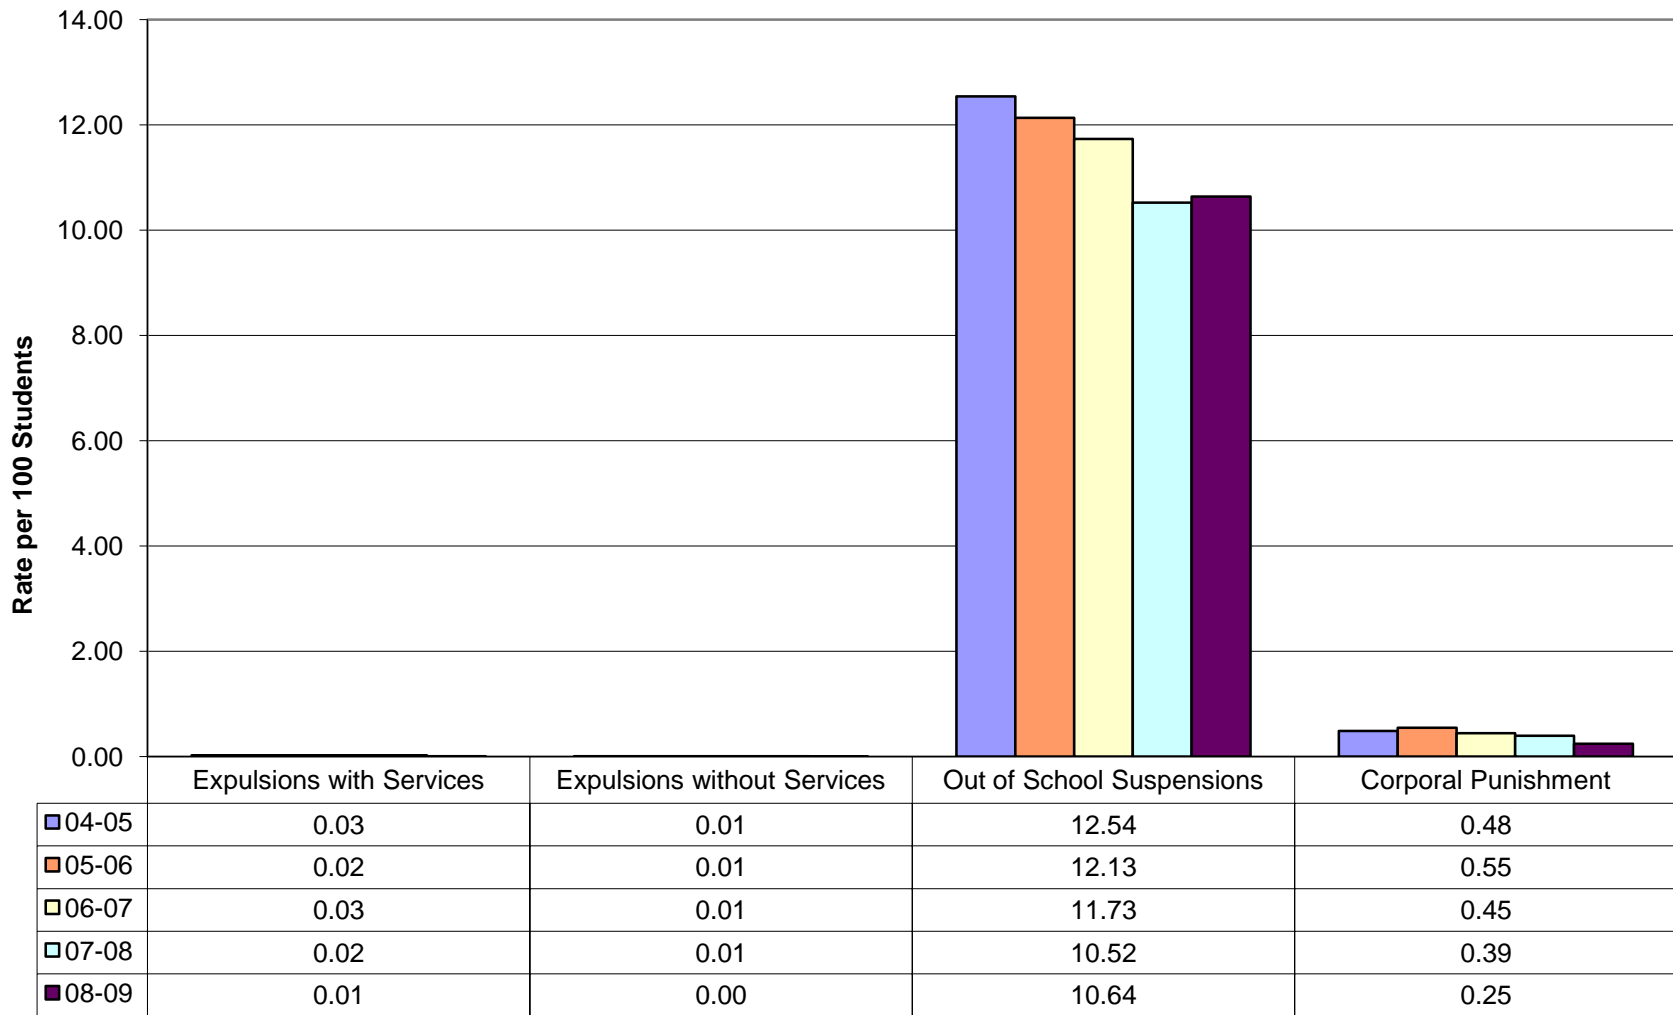

Appendix B

Additional Board Violation Charts

Total Disciplinary Actions for Board Violations (Rate per 100 students)

B1

Disciplinary Actions for Board Violations by Category (Rate per 100 studen B2

Comparison of Disciplinary Actions for Board Violations (Rate per 100 students) B3

Board Violations by Population Group (Rate per 100 students)

B4

Disciplinary Actions for Board Violations - Total

B5

Total Disciplinary Actions for Board Policy Violations by Population Group

Board Policy Violations Comparison of Disciplinary Actions