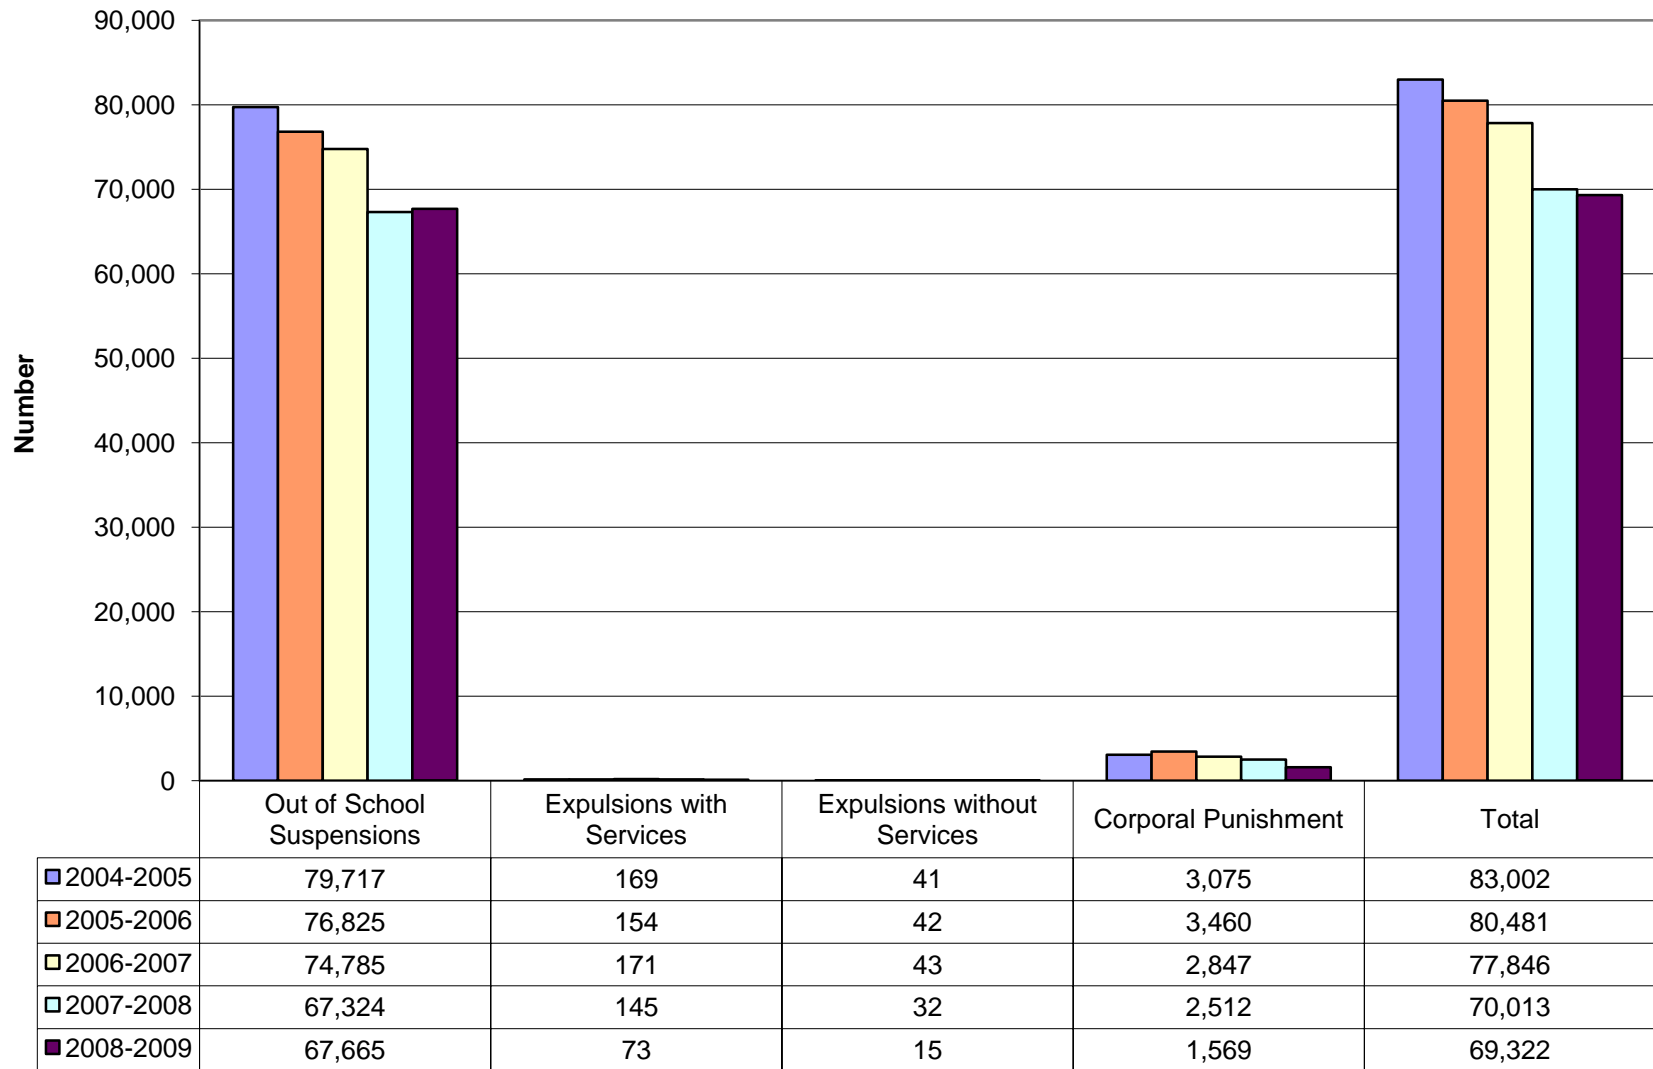

Appendix B

Additional Board Violation Charts

Total Disciplinary Actions for Board Violations (Rate per 100 students)

B1

Disciplinary Actions for Board Violations by Category (Rate per 100 studen B2

Comparison of Disciplinary Actions for Board Violations (Rate per 100 students) B3

Board Violations by Population Group (Rate per 100 students)

B4

Disciplinary Actions for Board Violations - Total

B5

Total Disciplinary Actions for Board Policy Violations by Population Group

Board Policy Violations Comparison of Disciplinary Actions

B7

Board Policy Violations Out-of-Schools Suspensions

B8

Board Policy Violations Expulsions with Services

B9

Board Policy Violations Expulsions without Services

Board Policy Violations Corporal Punishments

B11