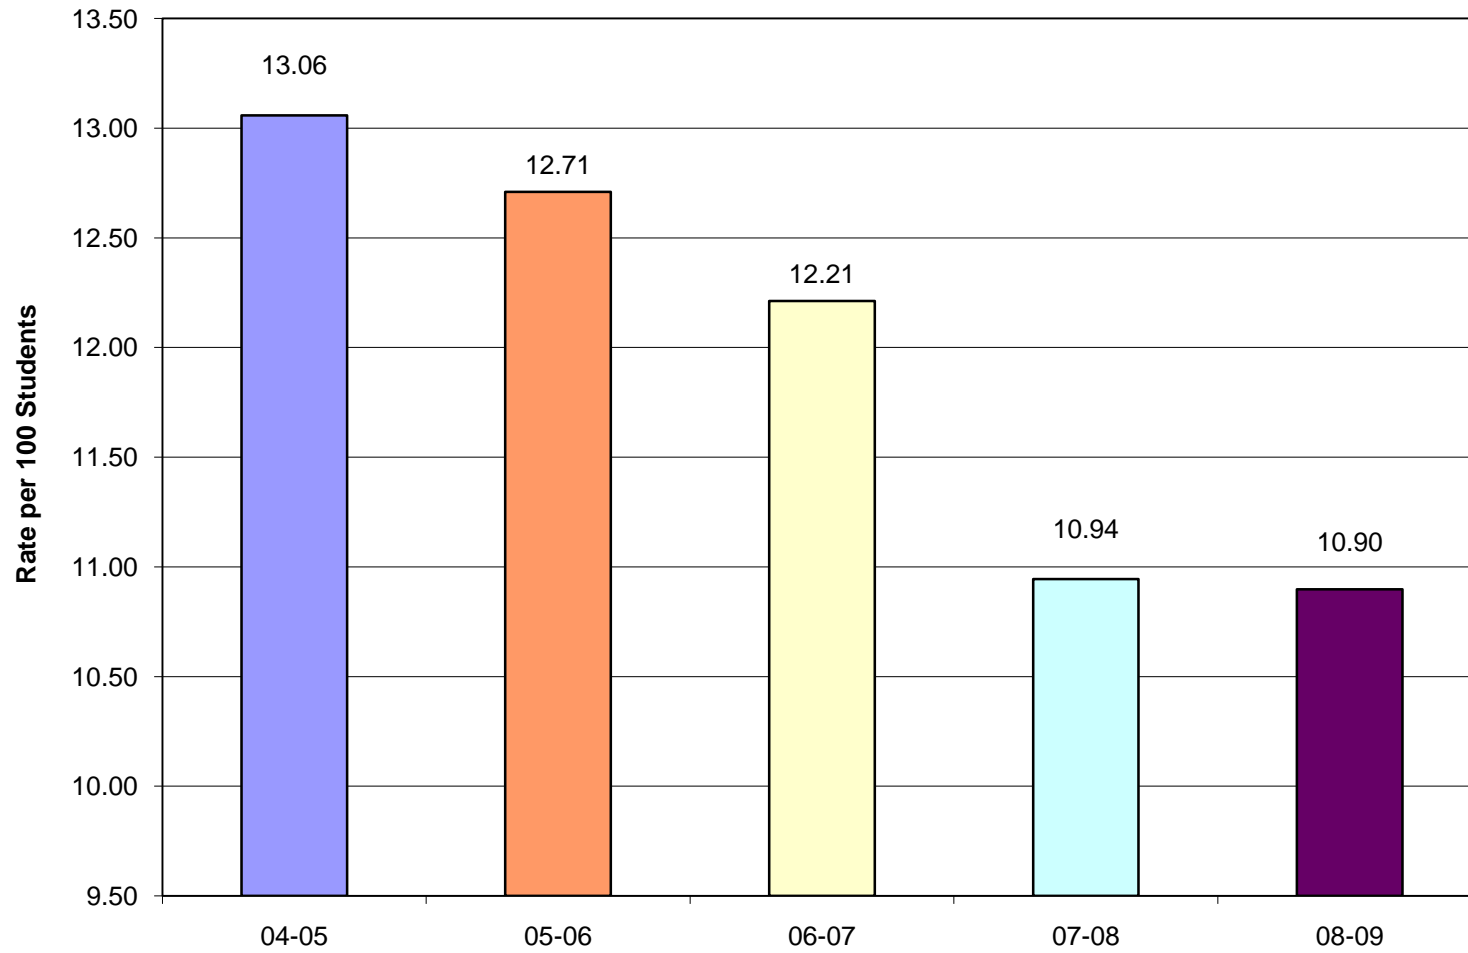

Appendix B

Additional Board Violation Charts

Total Disciplinary Actions for Board Violations (Rate per 100 students)

B1

Disciplinary Actions for Board Violations by Category (Rate per 100 studen B2

Comparison of Disciplinary Actions for Board Violations (Rate per 100 students) B3

Board Violations by Population Group (Rate per 100 students)

B4

Disciplinary Actions for Board Violations - Total

B5

Total Disciplinary Actions for Board Policy Violations by Population Group

Board Policy Violations Comparison of Disciplinary Actions