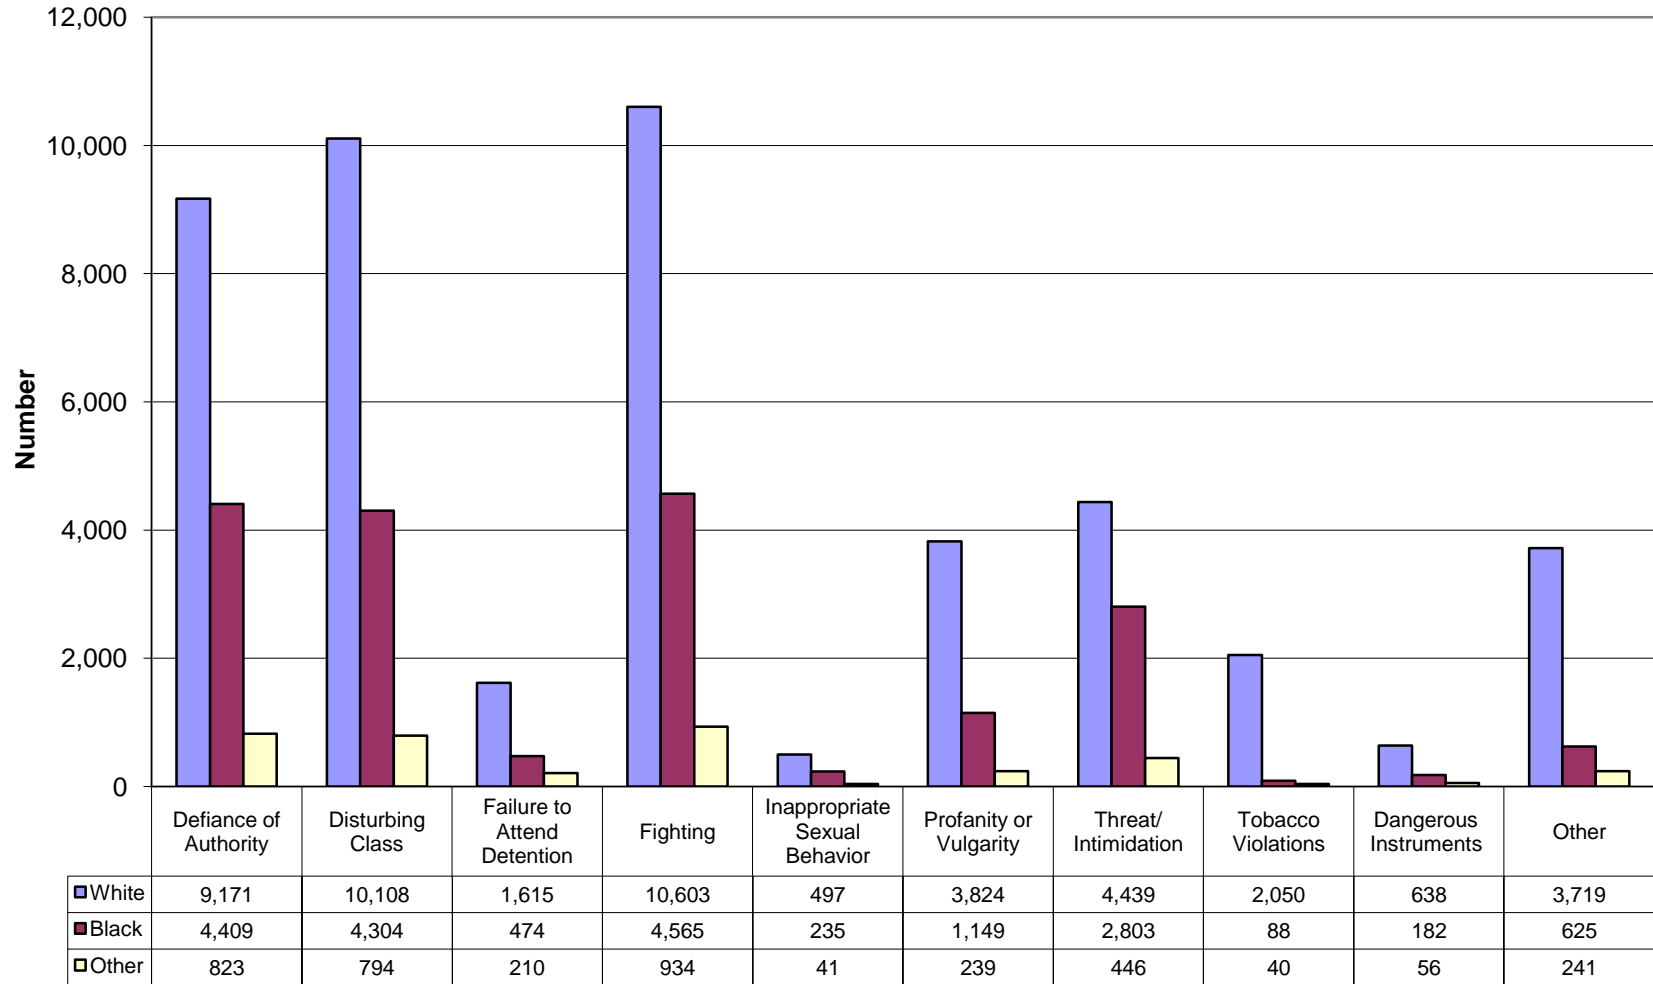

Appendix B

Additional Board Violation Charts

Total Disciplinary Actions for Board Violations (Rate per 100 students)

B1

Disciplinary Actions for Board Violations by Category (Rate per 100 studen B2

Comparison of Disciplinary Actions for Board Violations (Rate per 100 students) B3

Board Violations by Population Group (Rate per 100 students)

B4

Disciplinary Actions for Board Violations - Total

B5

Total Disciplinary Actions for Board Policy Violations by Population Group

Board Policy Violations Comparison of Disciplinary Actions

B7

Board Policy Violations Out-of-Schools Suspensions

B8

Board Policy Violations Expulsions with Services

B9

Board Policy Violations Expulsions without Services

Board Policy Violations Corporal Punishments

B11

Disciplinary Actions for Board Policy Violations by Gender 2008-2009

B12

Disciplinary Actions for Board Policy Violations by Race 2008-2009

B13

Disciplinary Actions for Males for Board Policy Violations by Race 2008-2009