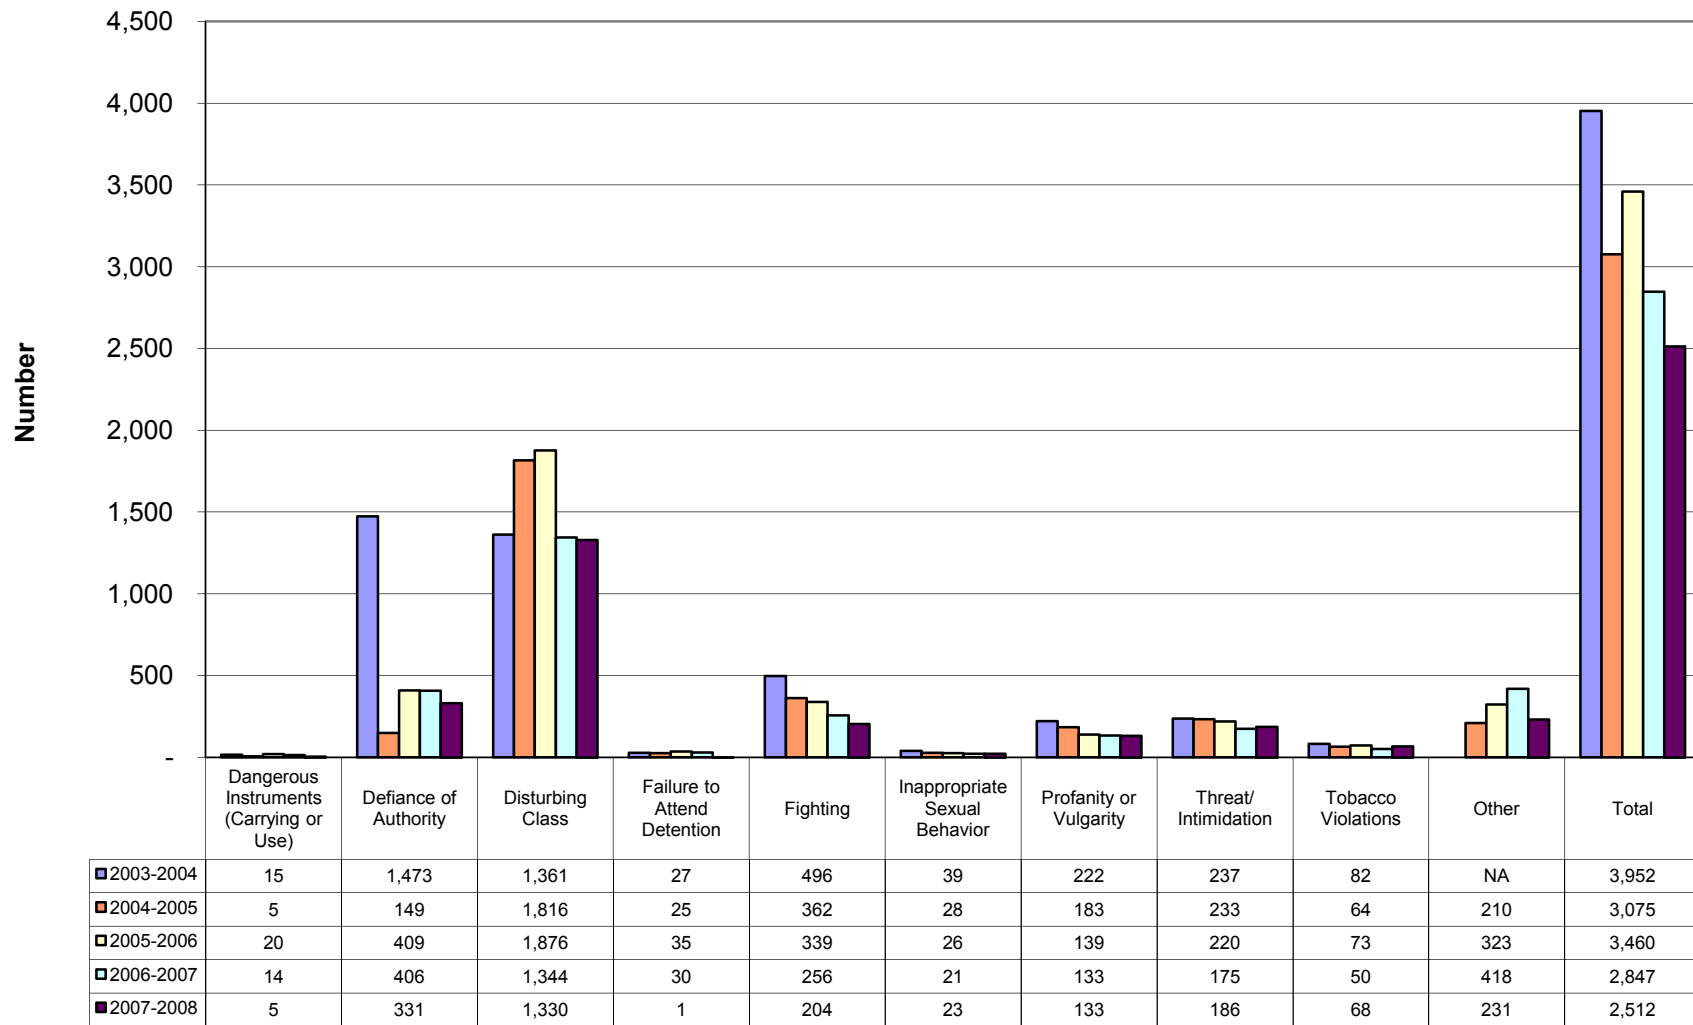

Appendix B

Additional Board Violation Charts

Rate of Total Disciplinary Actions for Board Violations

B1

Rate of Disciplinary Actions for Board Violations by Category

B2

Rate of Board Policy Violations Comparison of Disciplinary Actions **B3**

Rate of Board Violations by Population Group

B4

Population Group

Disciplinary Actions for Board Violations - Total

B5

Total Disciplinary Actions for Board Policy Violations by Population Group

B6

Board Policy Violations Comparison of Disciplinary Actions

B7

Board Policy Violations Out-of-Schools Suspensions

B8

Board Policy Violations Expulsions with Service

B9

Board Policy Violations Expulsions without Service

B10

Board Policy Violations Corporal Punishments

B11

Disciplinary Actions for Board Policy Violations by Gender 2007-2008

B12

Disciplinary Actions for Board Policy Violations by Race 2007-2008

B13

Board Policy Violation

Disciplinary Actions for Males for Board Policy Violations by Race 2007-2008