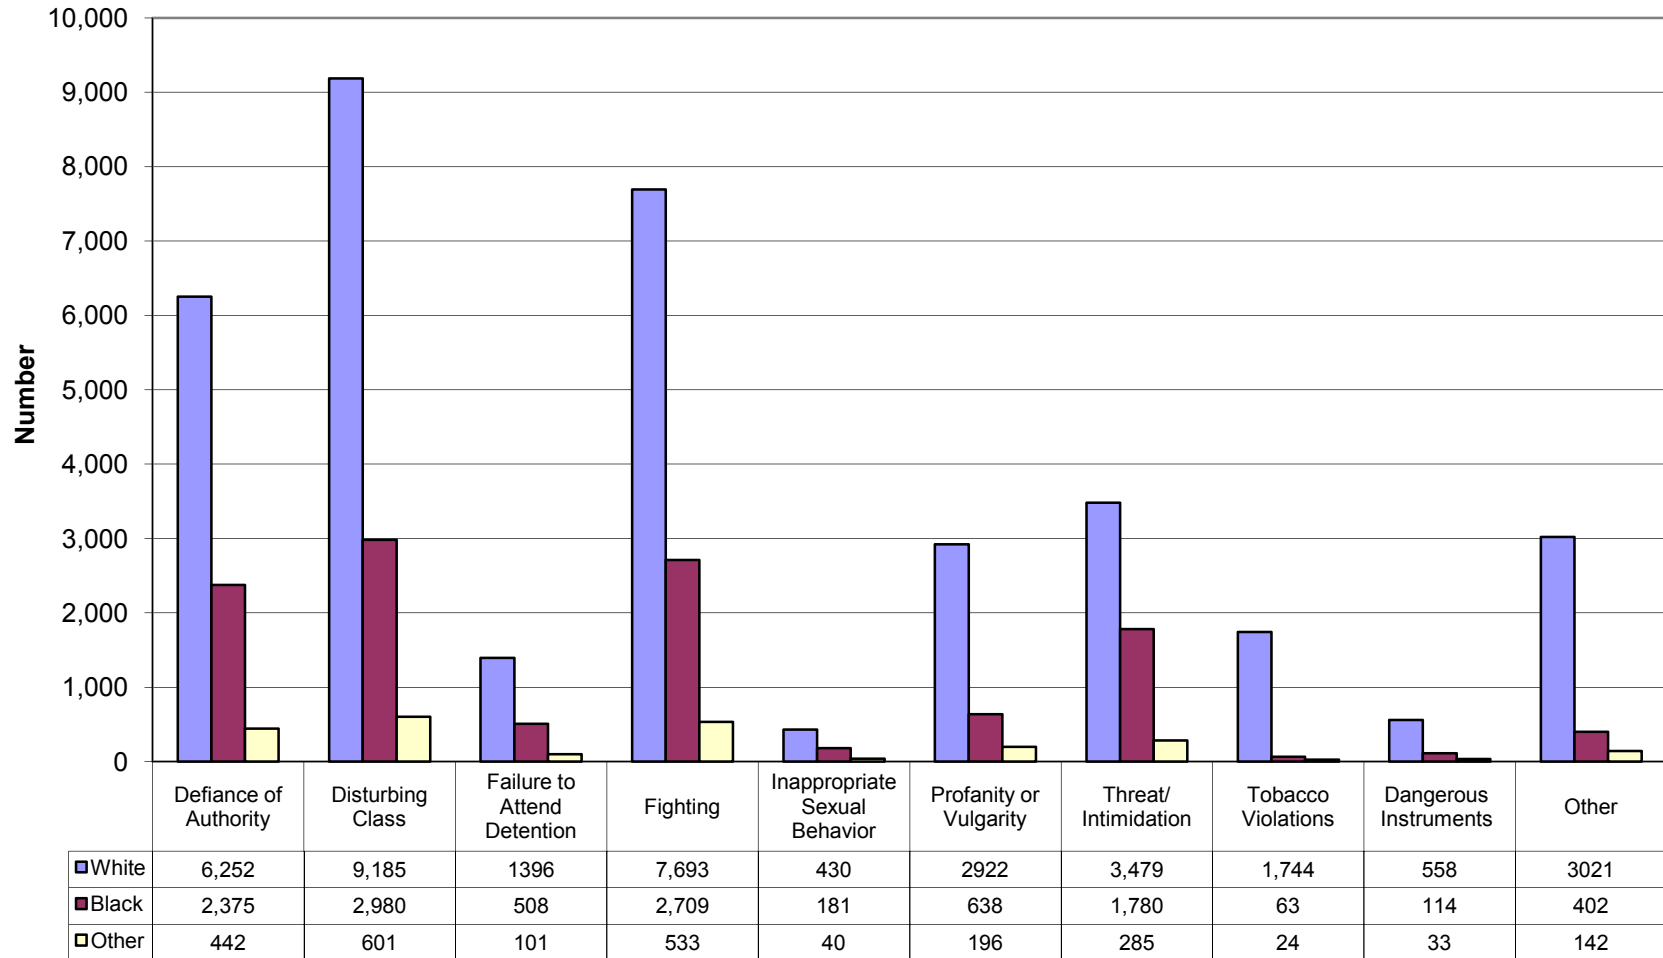

B11

Disciplinary Actions for Board Policy Violations by Gender 2007-2008

B12

Disciplinary Actions for Board Policy Violations by Race 2007-2008

B13

Board Policy Violation

Disciplinary Actions for Males for Board Policy Violations by Race 2007-2008

B14

Board Policy Violations

Disciplinary Actions for Females for Board Policy Violations 2007-2008

B15

Board Policy Violation