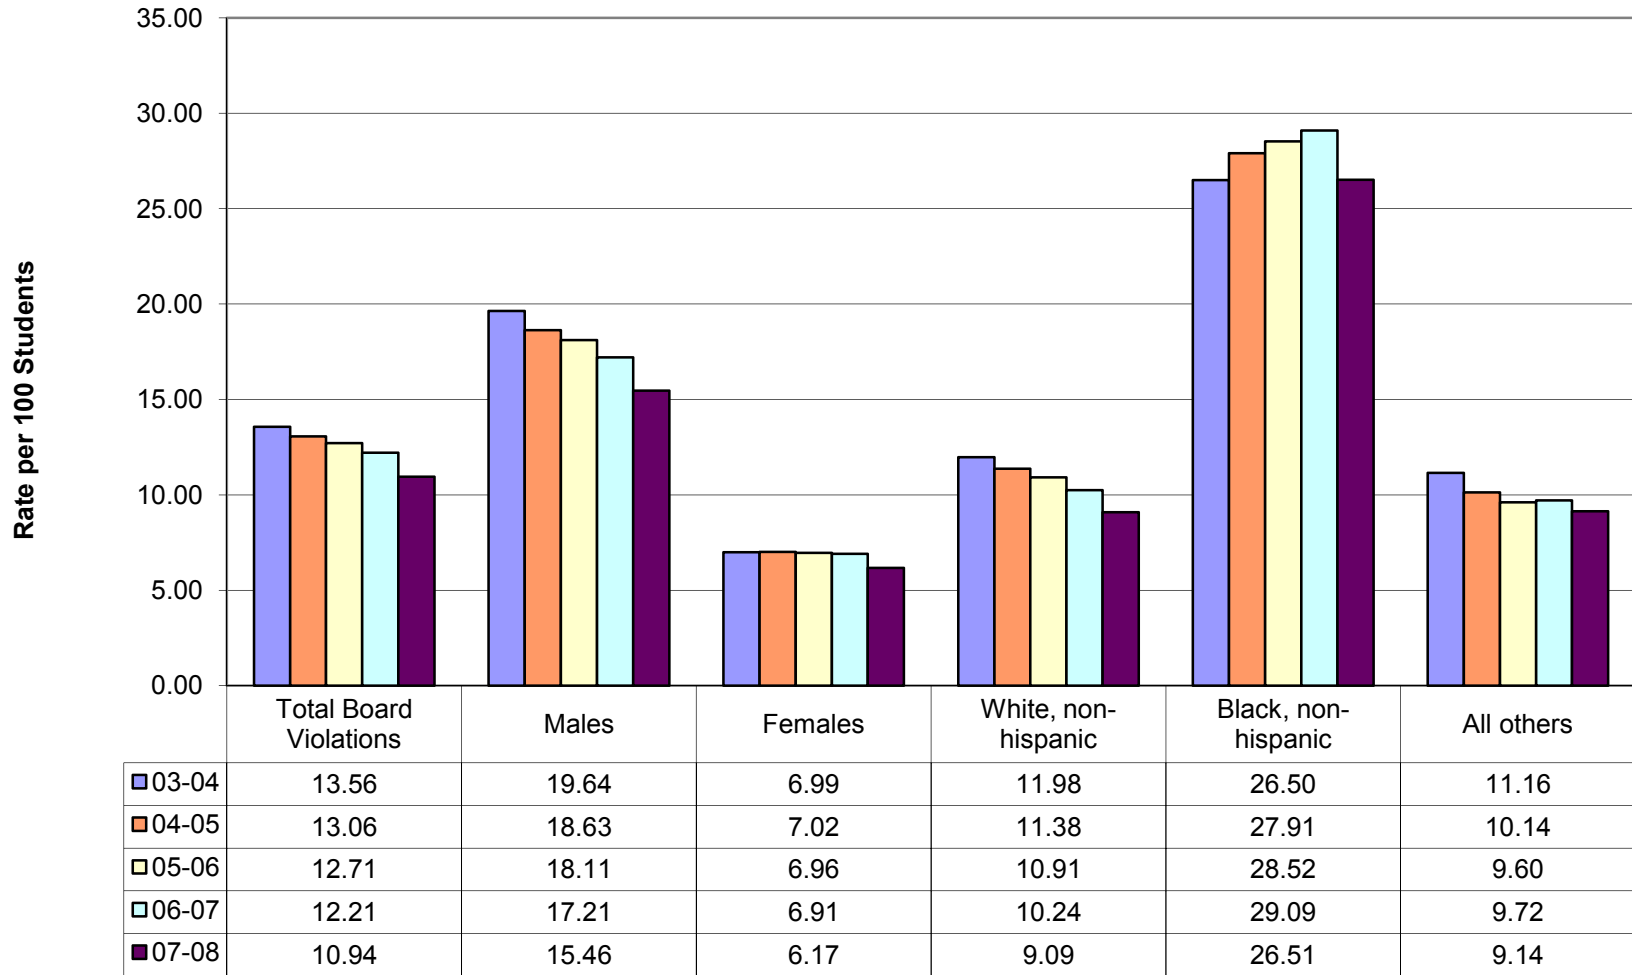

Appendix B

Additional Board Violation Charts

Rate of Total Disciplinary Actions for Board Violations

B1

Rate of Disciplinary Actions for Board Violations by Category

B2

Rate of Board Policy Violations Comparison of Disciplinary Actions **B3**

Rate of Board Violations by Population Group

B4

Population Group

Disciplinary Actions for Board Violations - Total

B5

Total Disciplinary Actions for Board Policy Violations by Population Group

B6

Board Policy Violations Comparison of Disciplinary Actions