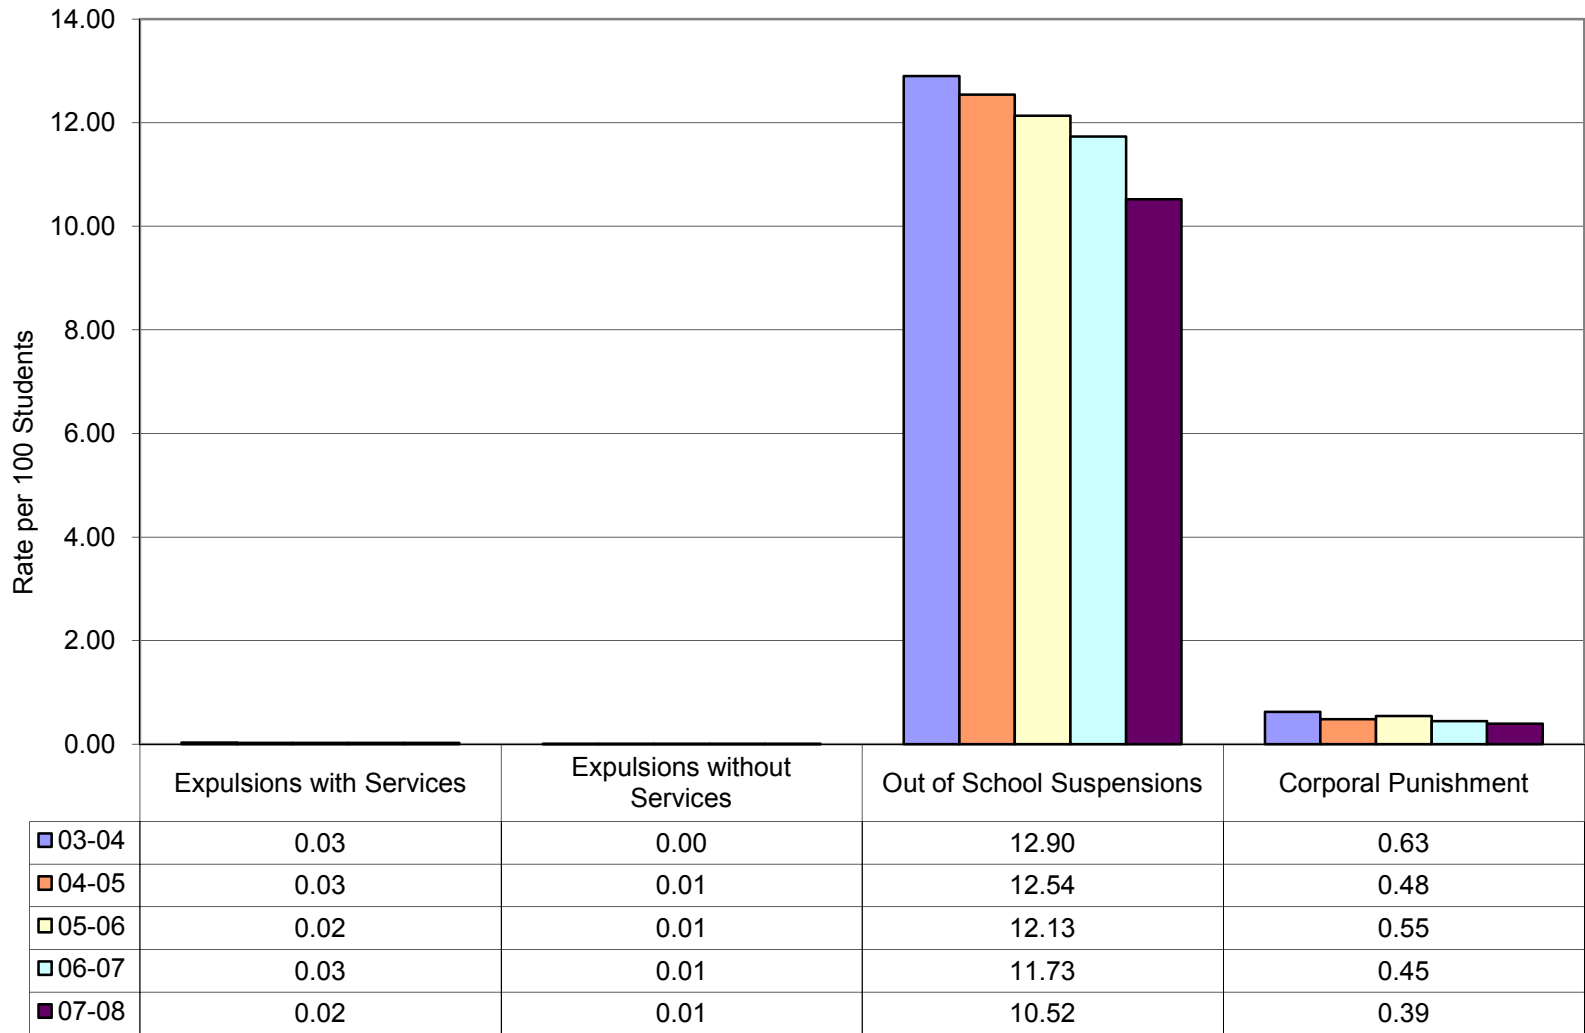

Appendix B

Additional Board Violation Charts

Rate of Total Disciplinary Actions for Board Violations

B1

Rate of Disciplinary Actions for Board Violations by Category

B2

Rate of Board Policy Violations Comparison of Disciplinary Actions **B3**

Rate of Board Violations by Population Group

B4

Population Group

Disciplinary Actions for Board Violations - Total

B5

Total Disciplinary Actions for Board Policy Violations by Population Group

B6

Board Policy Violations Comparison of Disciplinary Actions