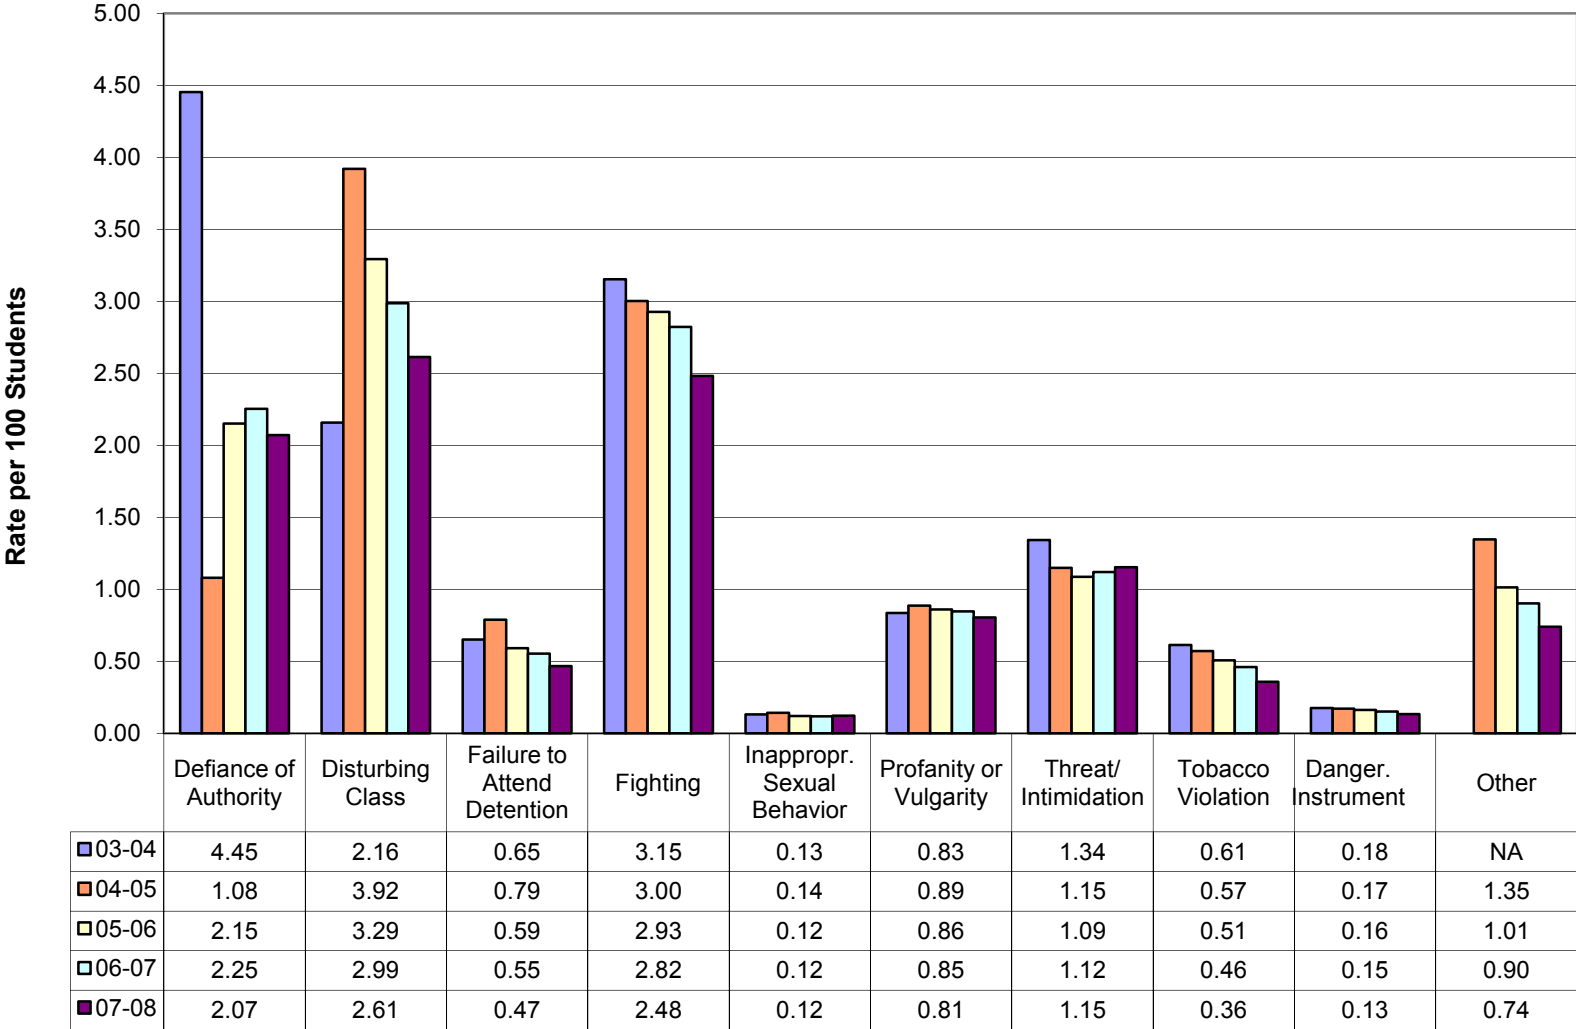

Appendix B

Additional Board Violation Charts

Rate of Total Disciplinary Actions for Board Violations

B1

Rate of Disciplinary Actions for Board Violations by Category

B2

Rate of Board Policy Violations Comparison of Disciplinary Actions **B3**

Rate of Board Violations by Population Group

B4

Population Group

Disciplinary Actions for Board Violations - Total

B5

Total Disciplinary Actions for Board Policy Violations by Population Group

B6

Board Policy Violations Comparison of Disciplinary Actions