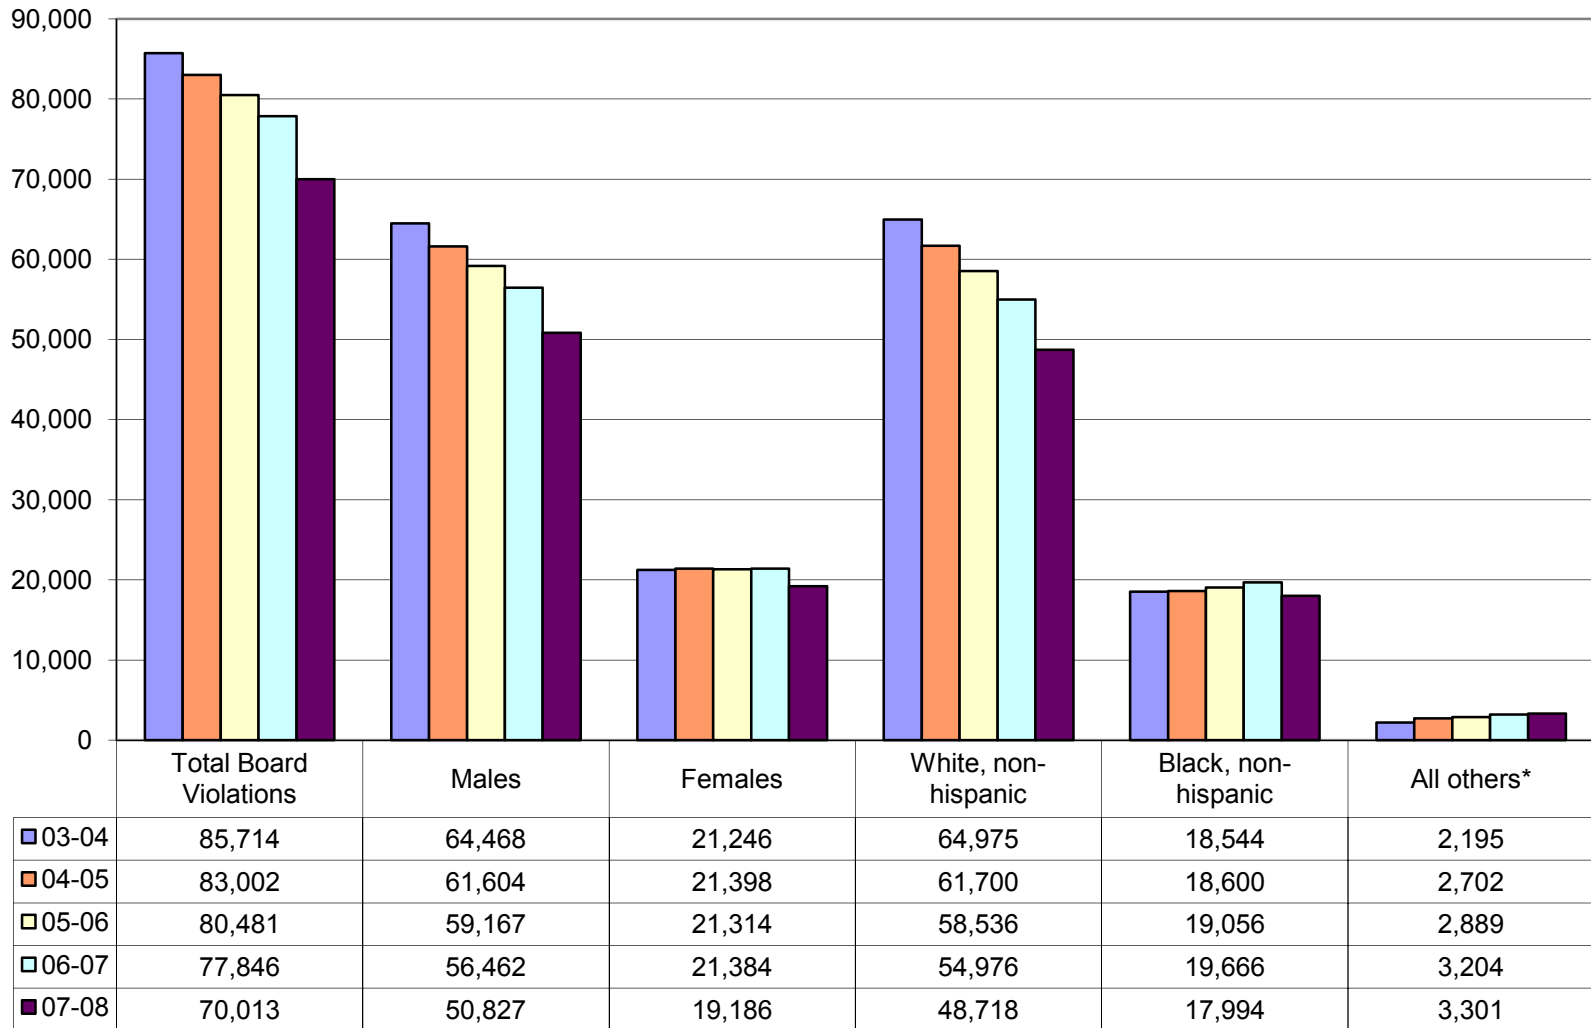

Appendix B

Additional Board Violation Charts

Rate of Total Disciplinary Actions for Board Violations

B1

Rate of Disciplinary Actions for Board Violations by Category

B2

Rate of Board Policy Violations Comparison of Disciplinary Actions **B3**

Rate of Board Violations by Population Group

B4

Population Group

Disciplinary Actions for Board Violations - Total

B5

Total Disciplinary Actions for Board Policy Violations by Population Group

B6

Board Policy Violations Comparison of Disciplinary Actions