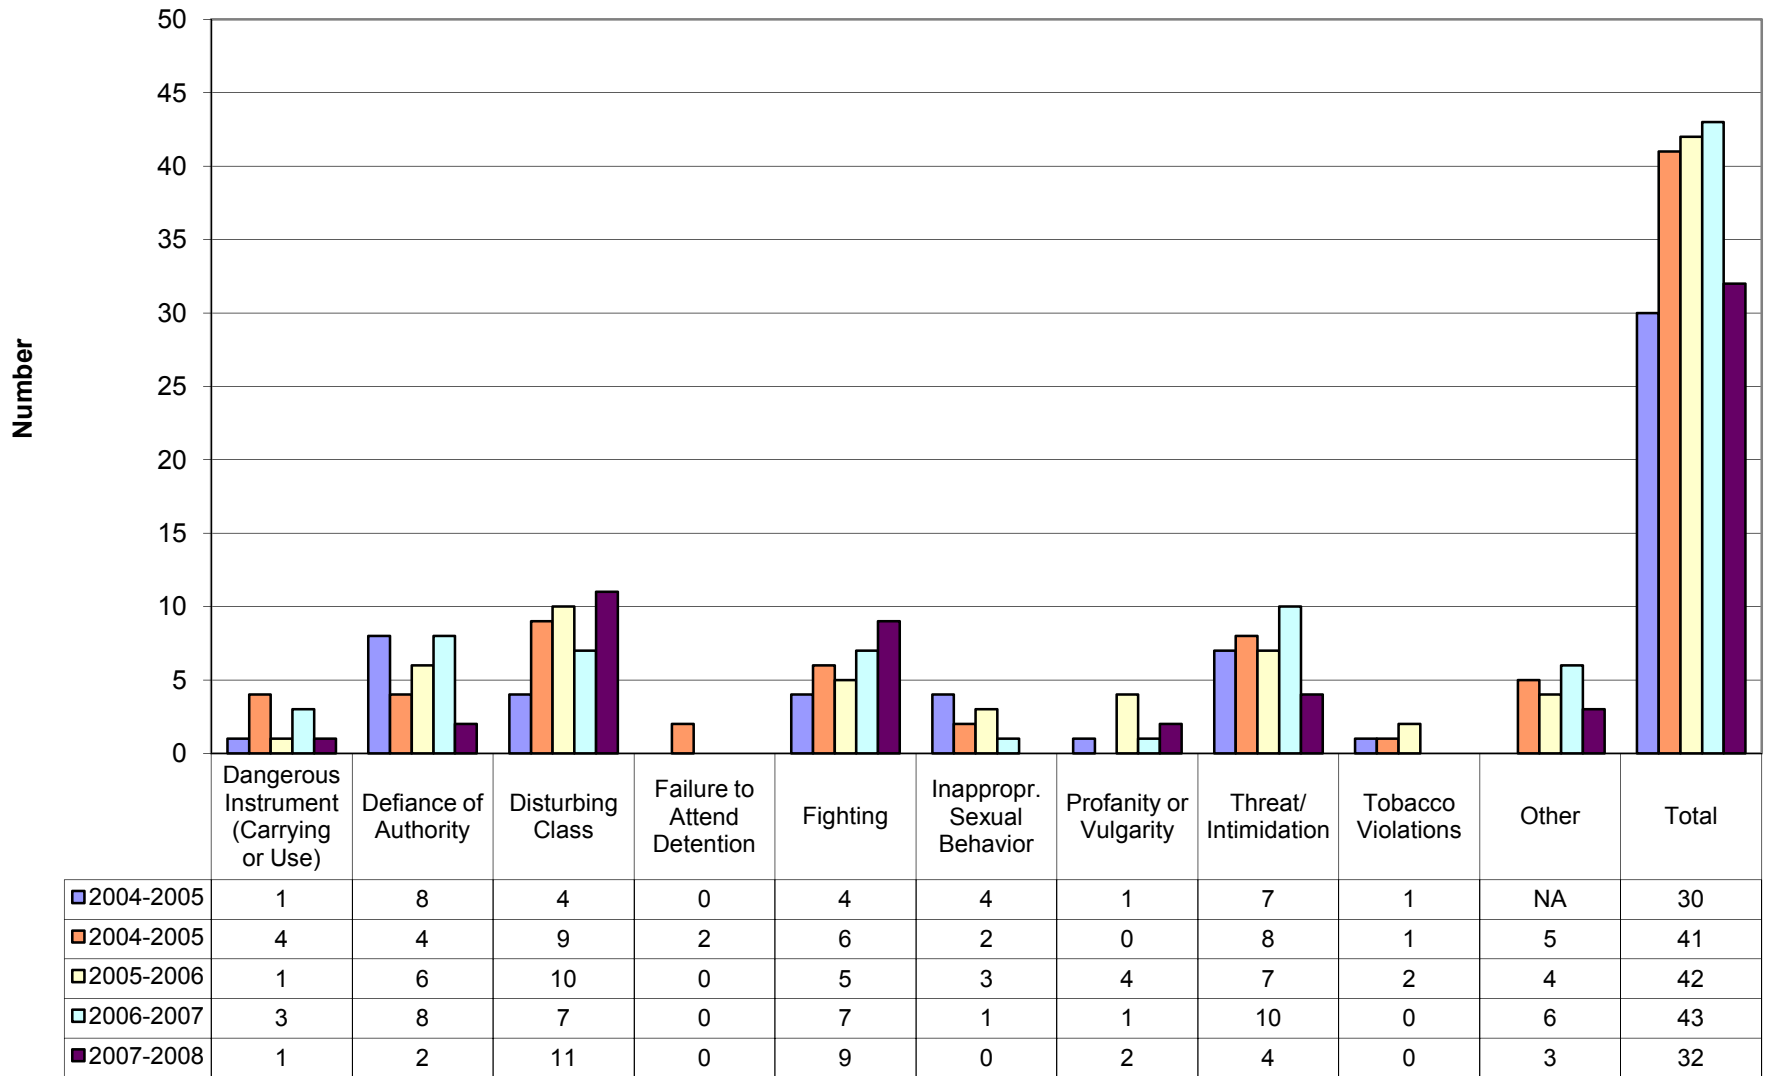

Appendix B

Additional Board Violation Charts

Rate of Total Disciplinary Actions for Board Violations

B1

Rate of Disciplinary Actions for Board Violations by Category

B2

Rate of Board Policy Violations Comparison of Disciplinary Actions **B3**

Rate of Board Violations by Population Group

B4

Population Group

Disciplinary Actions for Board Violations - Total

B5

Total Disciplinary Actions for Board Policy Violations by Population Group

B6

Board Policy Violations Comparison of Disciplinary Actions

B7

Board Policy Violations Out-of-Schools Suspensions

B8

Board Policy Violations Expulsions with Service

B9

Board Policy Violations Expulsions without Service

B10

Board Policy Violations Corporal Punishments

B11

Disciplinary Actions for Board Policy Violations by Gender 2007-2008

B12

Disciplinary Actions for Board Policy Violations by Race 2007-2008

B13

Board Policy Violation

Disciplinary Actions for Males for Board Policy Violations by Race 2007-2008