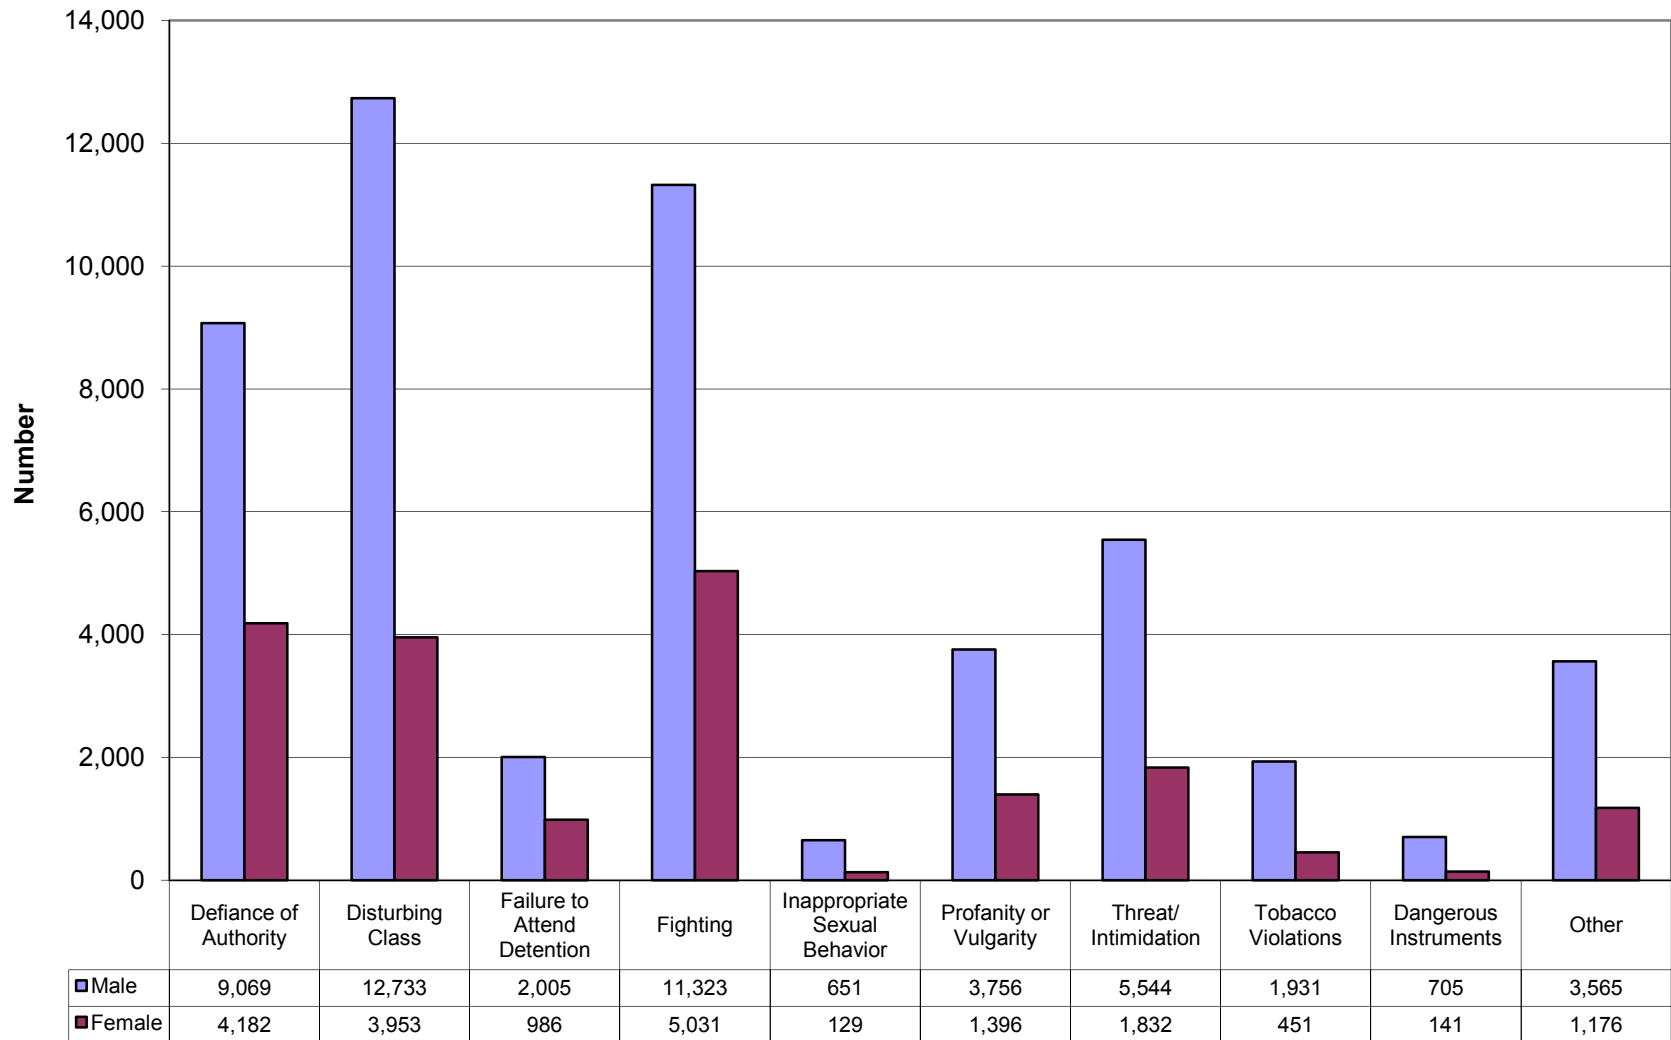

Appendix B

Additional Board Violation Charts

Rate of Total Disciplinary Actions for Board Violations

B1

Rate of Disciplinary Actions for Board Violations by Category

B2

Rate of Board Policy Violations Comparison of Disciplinary Actions **B3**

Rate of Board Violations by Population Group

B4

Population Group

Disciplinary Actions for Board Violations - Total

B5

Total Disciplinary Actions for Board Policy Violations by Population Group

B6

Board Policy Violations Comparison of Disciplinary Actions

B7

Board Policy Violations Out-of-Schools Suspensions

B8

Board Policy Violations Expulsions with Service

B9

Board Policy Violations Expulsions without Service

B10

Board Policy Violations Corporal Punishments

B11

Disciplinary Actions for Board Policy Violations by Gender 2007-2008

B12

Disciplinary Actions for Board Policy Violations by Race 2007-2008

B13

Board Policy Violation

Disciplinary Actions for Males for Board Policy Violations by Race 2007-2008