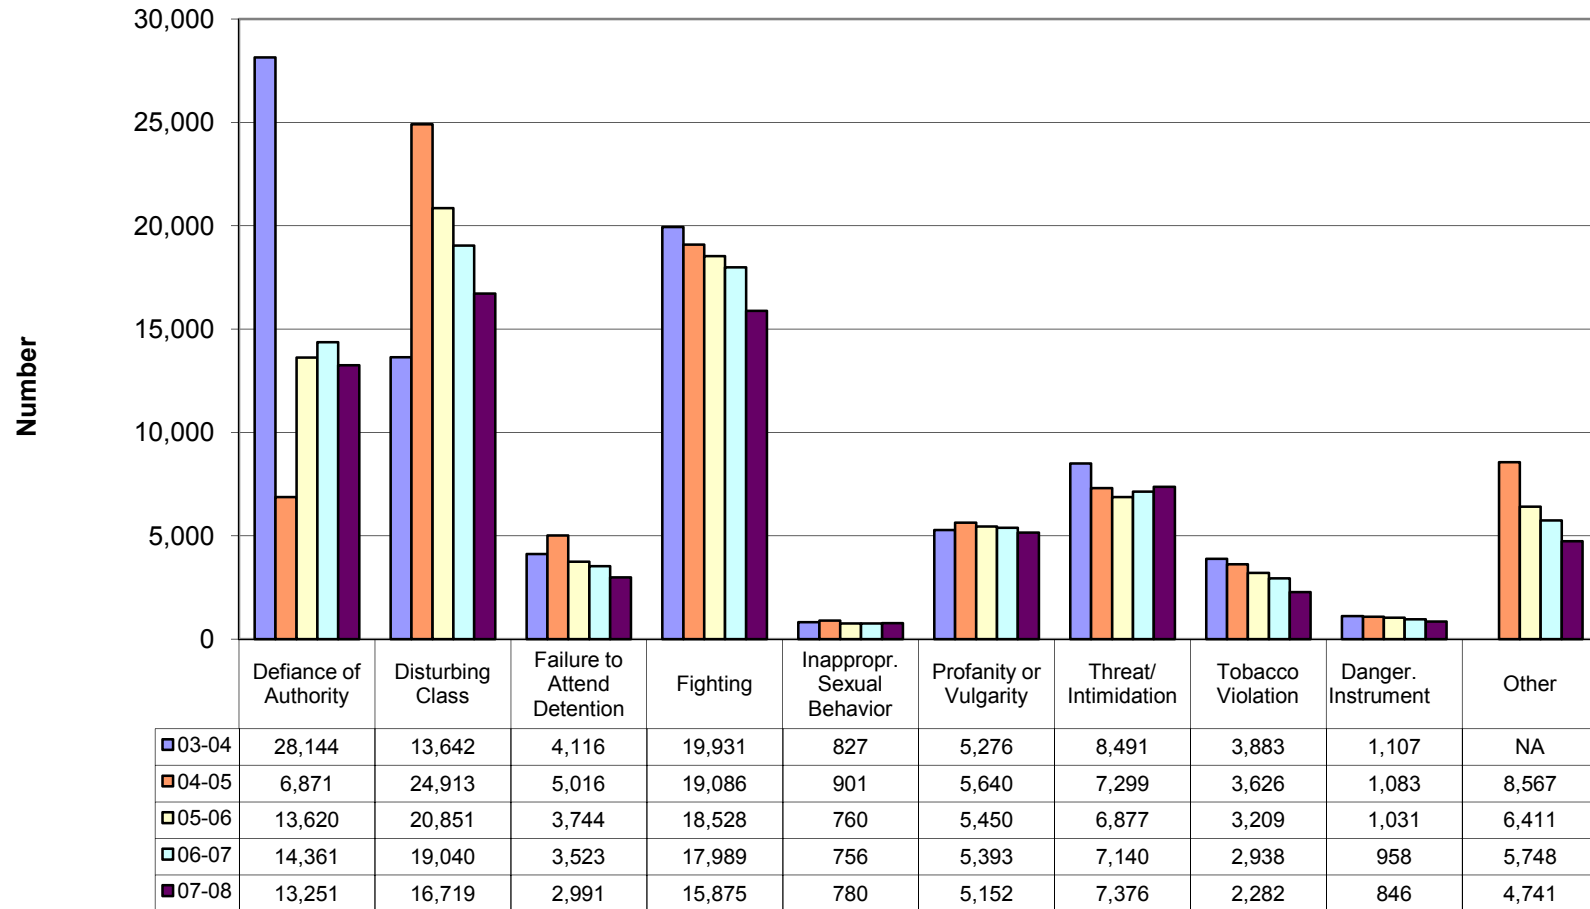

Appendix B

Additional Board Violation Charts

Rate of Total Disciplinary Actions for Board Violations

B1

Rate of Disciplinary Actions for Board Violations by Category

B2

Rate of Board Policy Violations Comparison of Disciplinary Actions **B3**

Rate of Board Violations by Population Group

B4

Population Group

Disciplinary Actions for Board Violations - Total

B5

Total Disciplinary Actions for Board Policy Violations by Population Group

B6

Board Policy Violations Comparison of Disciplinary Actions