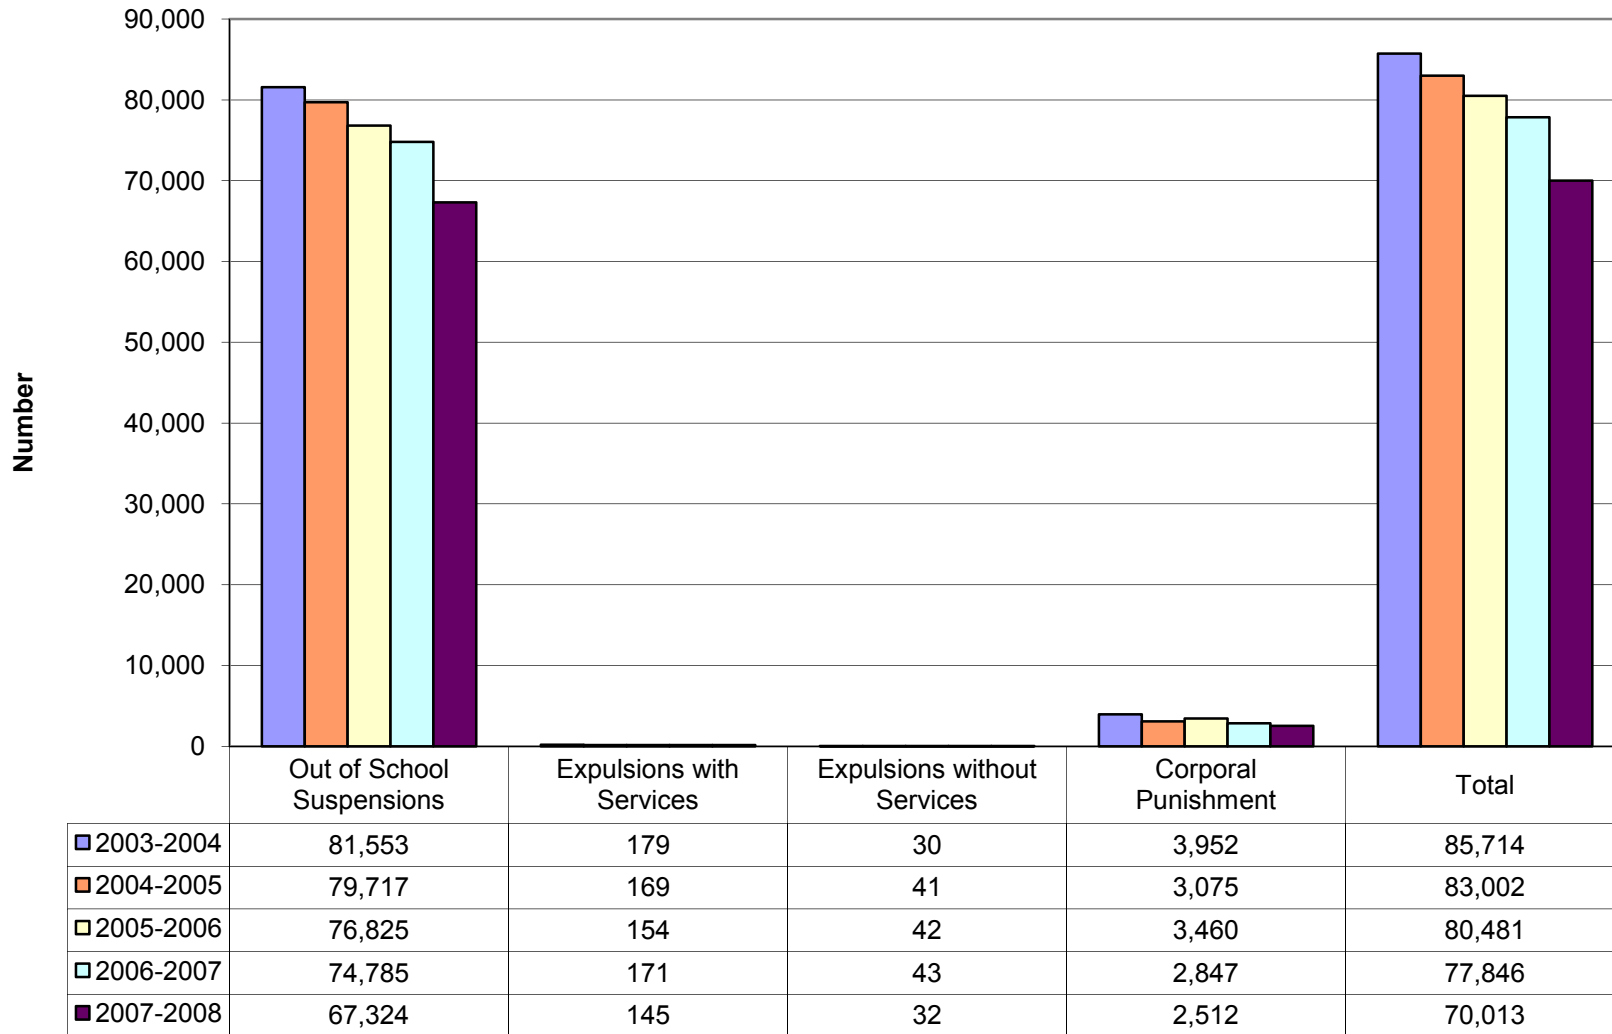

Board Policy Violations Comparison of Disciplinary Actions

B7