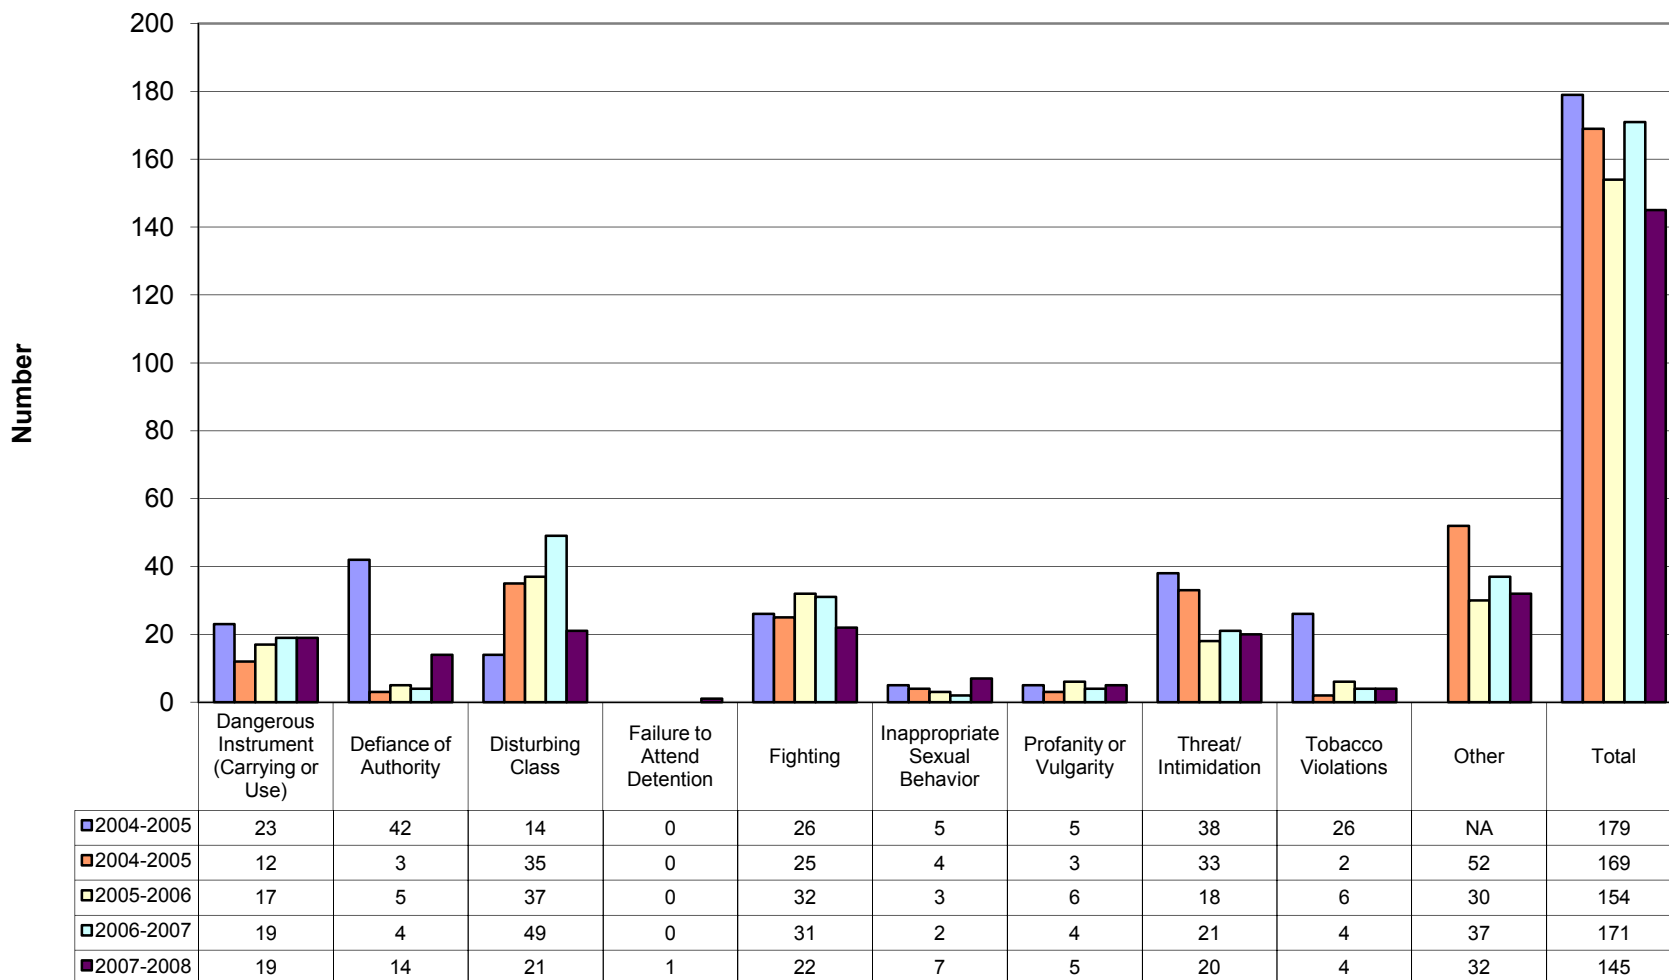

Appendix B

Additional Board Violation Charts

Rate of Total Disciplinary Actions for Board Violations

B1

Rate of Disciplinary Actions for Board Violations by Category

B2

Rate of Board Policy Violations Comparison of Disciplinary Actions **B3**

Rate of Board Violations by Population Group

B4

Population Group

Disciplinary Actions for Board Violations - Total

B5

Total Disciplinary Actions for Board Policy Violations by Population Group

B6

Board Policy Violations Comparison of Disciplinary Actions

B7

Board Policy Violations Out-of-Schools Suspensions

B8

Board Policy Violations Expulsions with Service

B9

Board Policy Violations Expulsions without Service

B10

Board Policy Violations Corporal Punishments

B11

Disciplinary Actions for Board Policy Violations by Gender 2007-2008

B12

Disciplinary Actions for Board Policy Violations by Race 2007-2008

B13

Board Policy Violation

Disciplinary Actions for Males for Board Policy Violations by Race 2007-2008