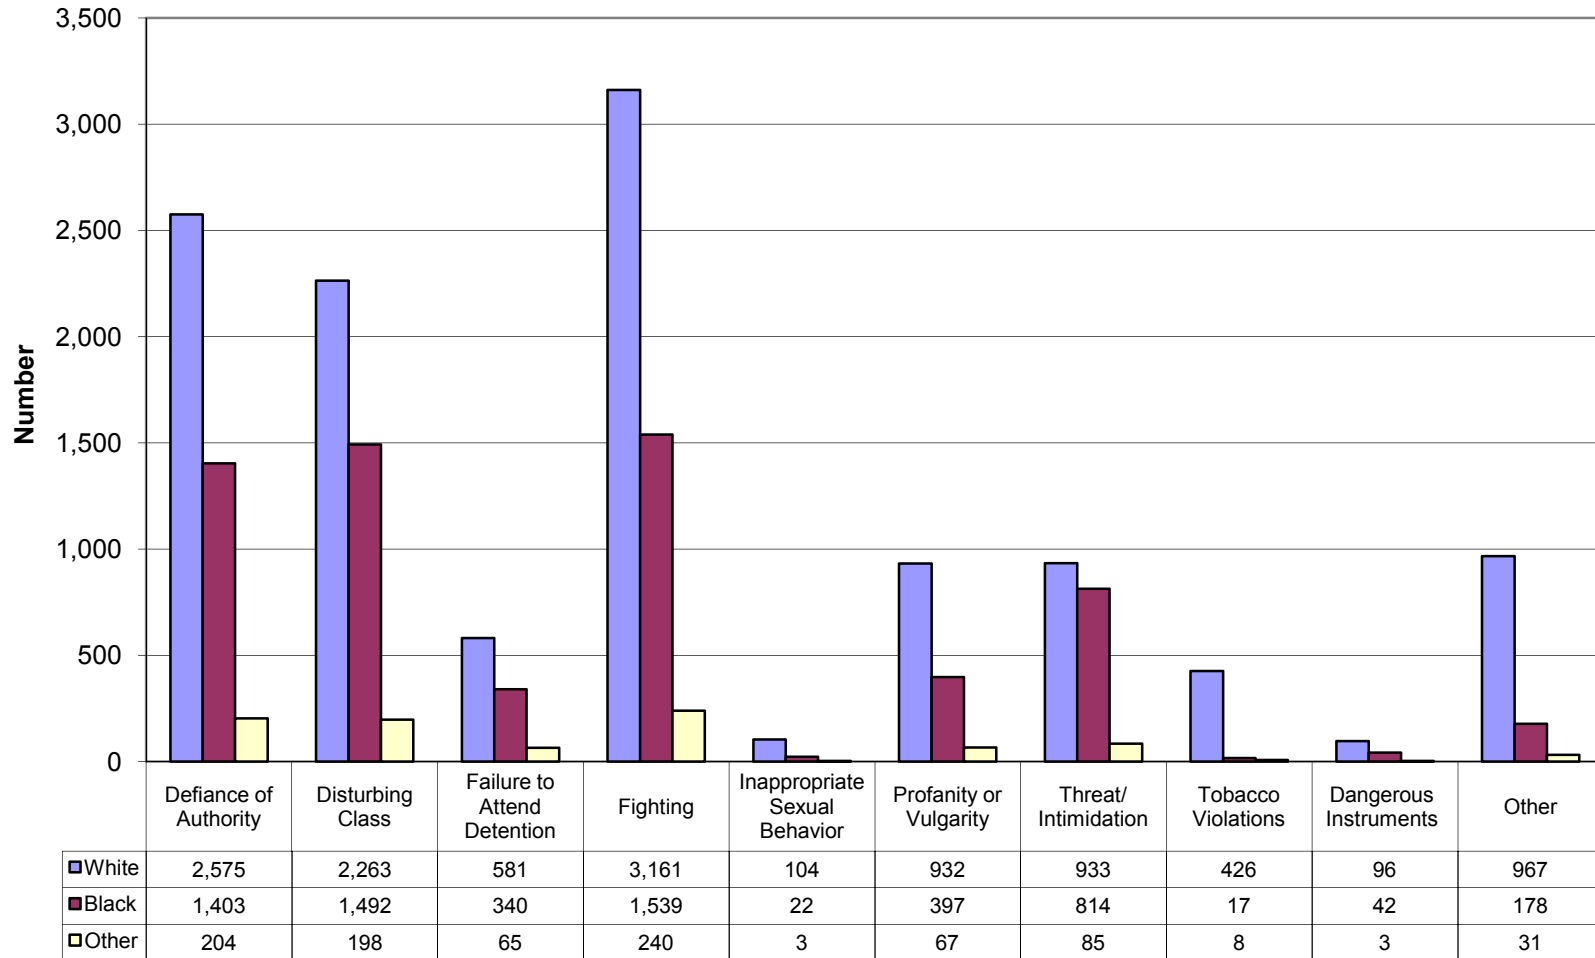

B7

Board Policy Violations Out-of-Schools Suspensions

B8

Board Policy Violations Expulsions with Service

B9

Board Policy Violations Expulsions without Service

B10

Board Policy Violations Corporal Punishments

B11

Disciplinary Actions for Board Policy Violations by Gender 2007-2008

B12

Disciplinary Actions for Board Policy Violations by Race 2007-2008

B13

Board Policy Violation

Disciplinary Actions for Males for Board Policy Violations by Race 2007-2008

B14

Board Policy Violations

Disciplinary Actions for Females for Board Policy Violations 2007-2008

B15

Board Policy Violation