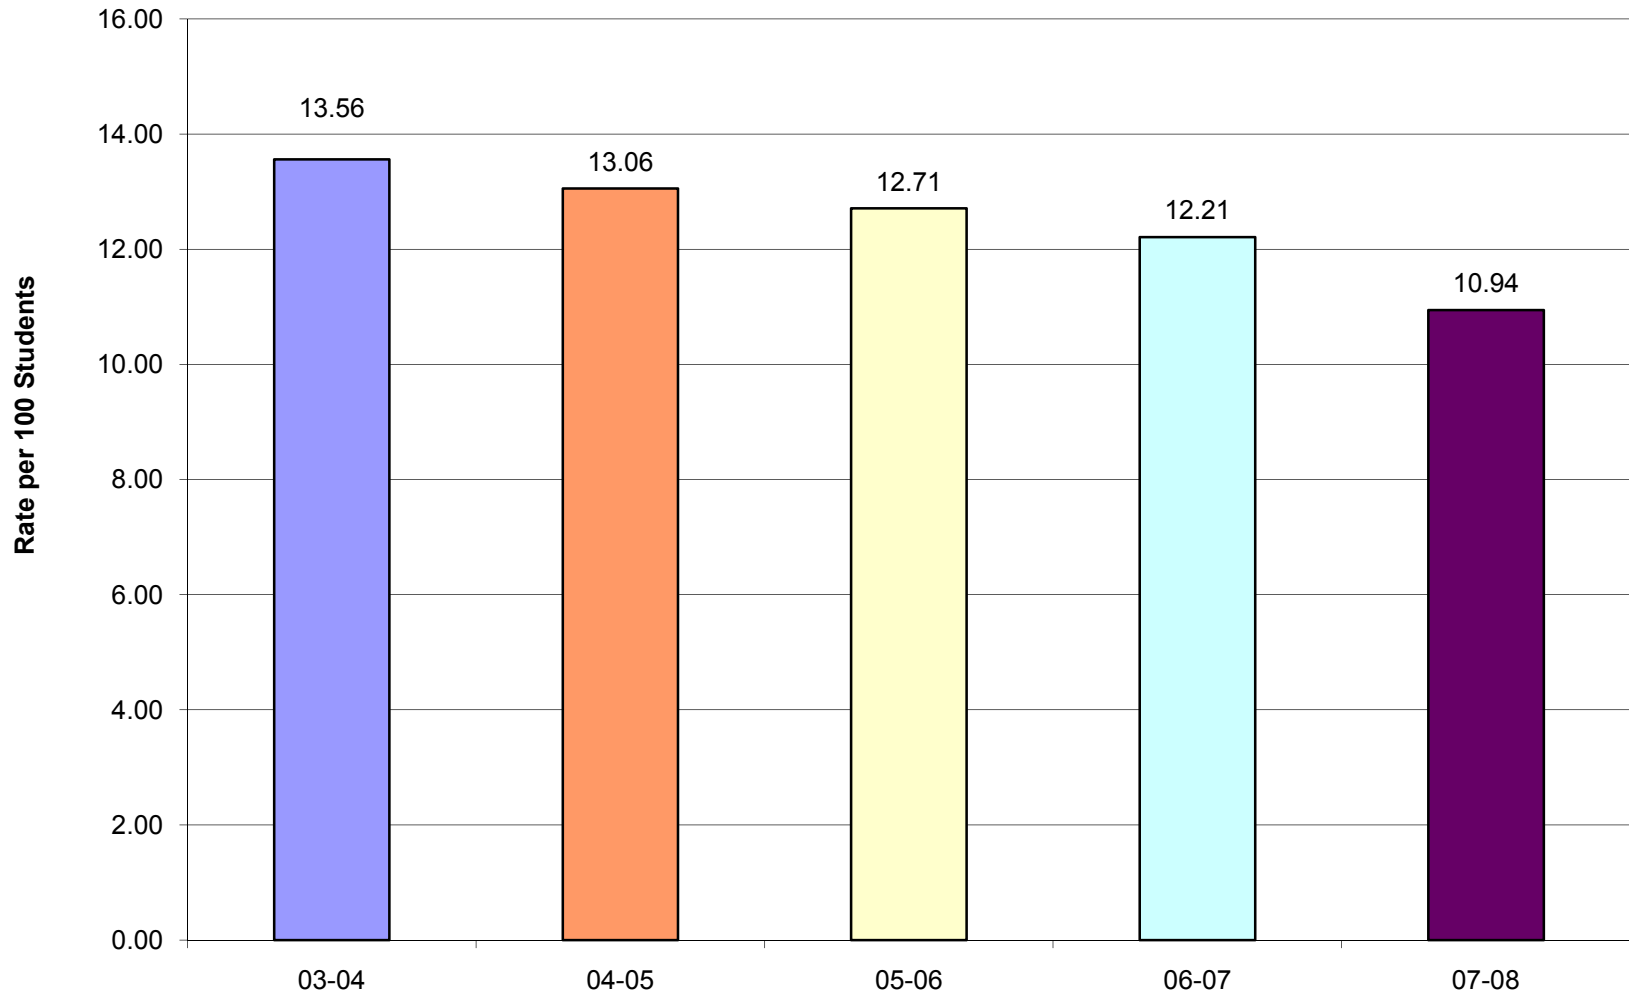

Appendix B

Additional Board Violation Charts

Rate of Total Disciplinary Actions for Board Violations

B1

Rate of Disciplinary Actions for Board Violations by Category

B2

Rate of Board Policy Violations Comparison of Disciplinary Actions **B3**

Rate of Board Violations by Population Group

B4

Population Group

Disciplinary Actions for Board Violations - Total

B5

Total Disciplinary Actions for Board Policy Violations by Population Group

B6

Board Policy Violations Comparison of Disciplinary Actions