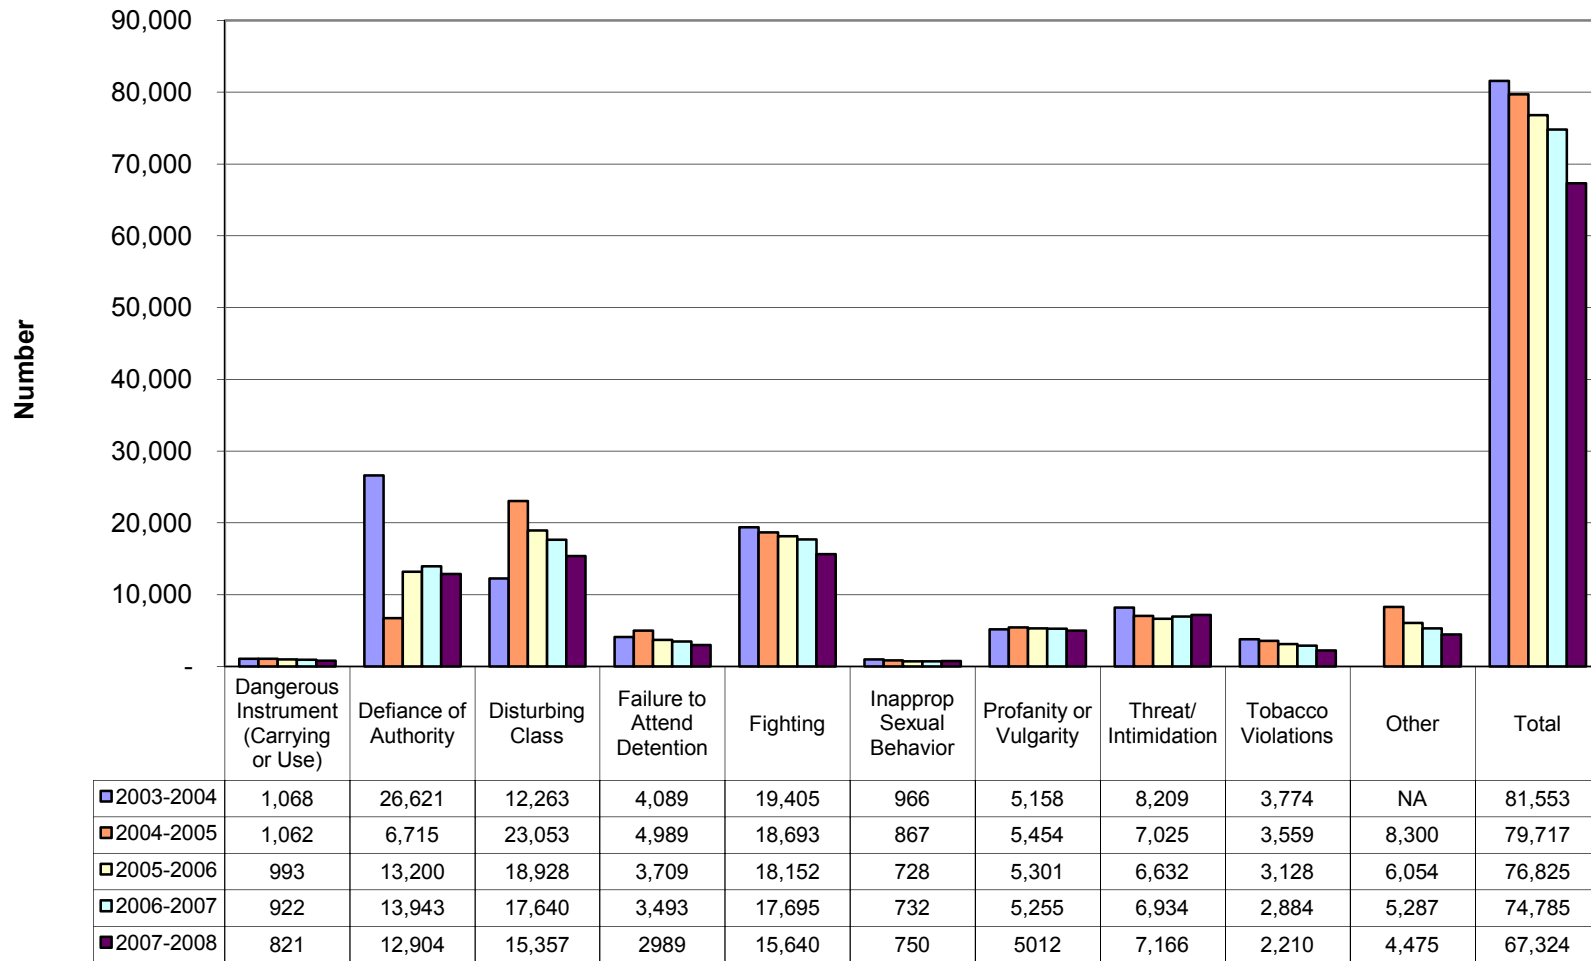

Board Policy Violations Out-of-Schools Suspensions

B8