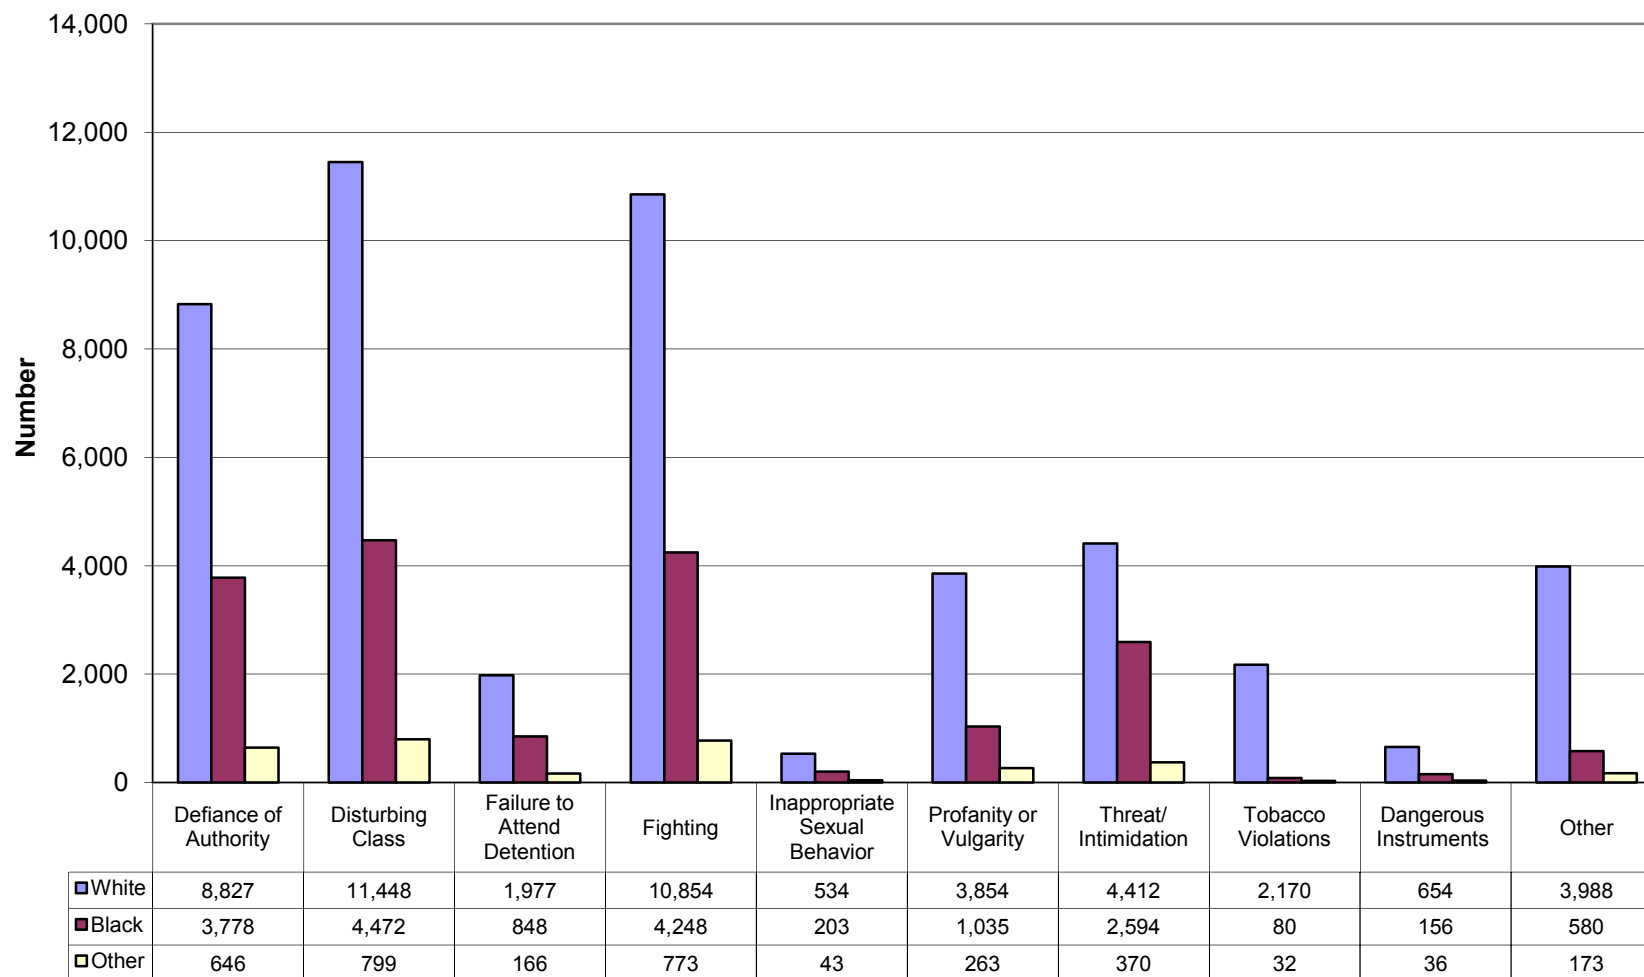

Rate of Board Violations by Population Group

B4

Population Group

Disciplinary Actions for Board Violations - Total

B5

Total Disciplinary Actions for Board Policy Violations by Population Group

B6

Board Policy Violations Comparison of Disciplinary Actions

B7

Board Policy Violations Out-of-Schools Suspensions

B8

Board Policy Violations Expulsions with Service

B9

Board Policy Violations Expulsions without Service

B10

Board Policy Violations Corporal Punishments

B11

Disciplinary Actions for Board Policy Violations by Gender 2007-2008

B12

Disciplinary Actions for Board Policy Violations by Race 2007-2008

B13

Board Policy Violation

Disciplinary Actions for Males for Board Policy Violations by Race 2007-2008

B14

Board Policy Violations

Disciplinary Actions for Females for Board Policy Violations 2007-2008

B15

Board Policy Violation