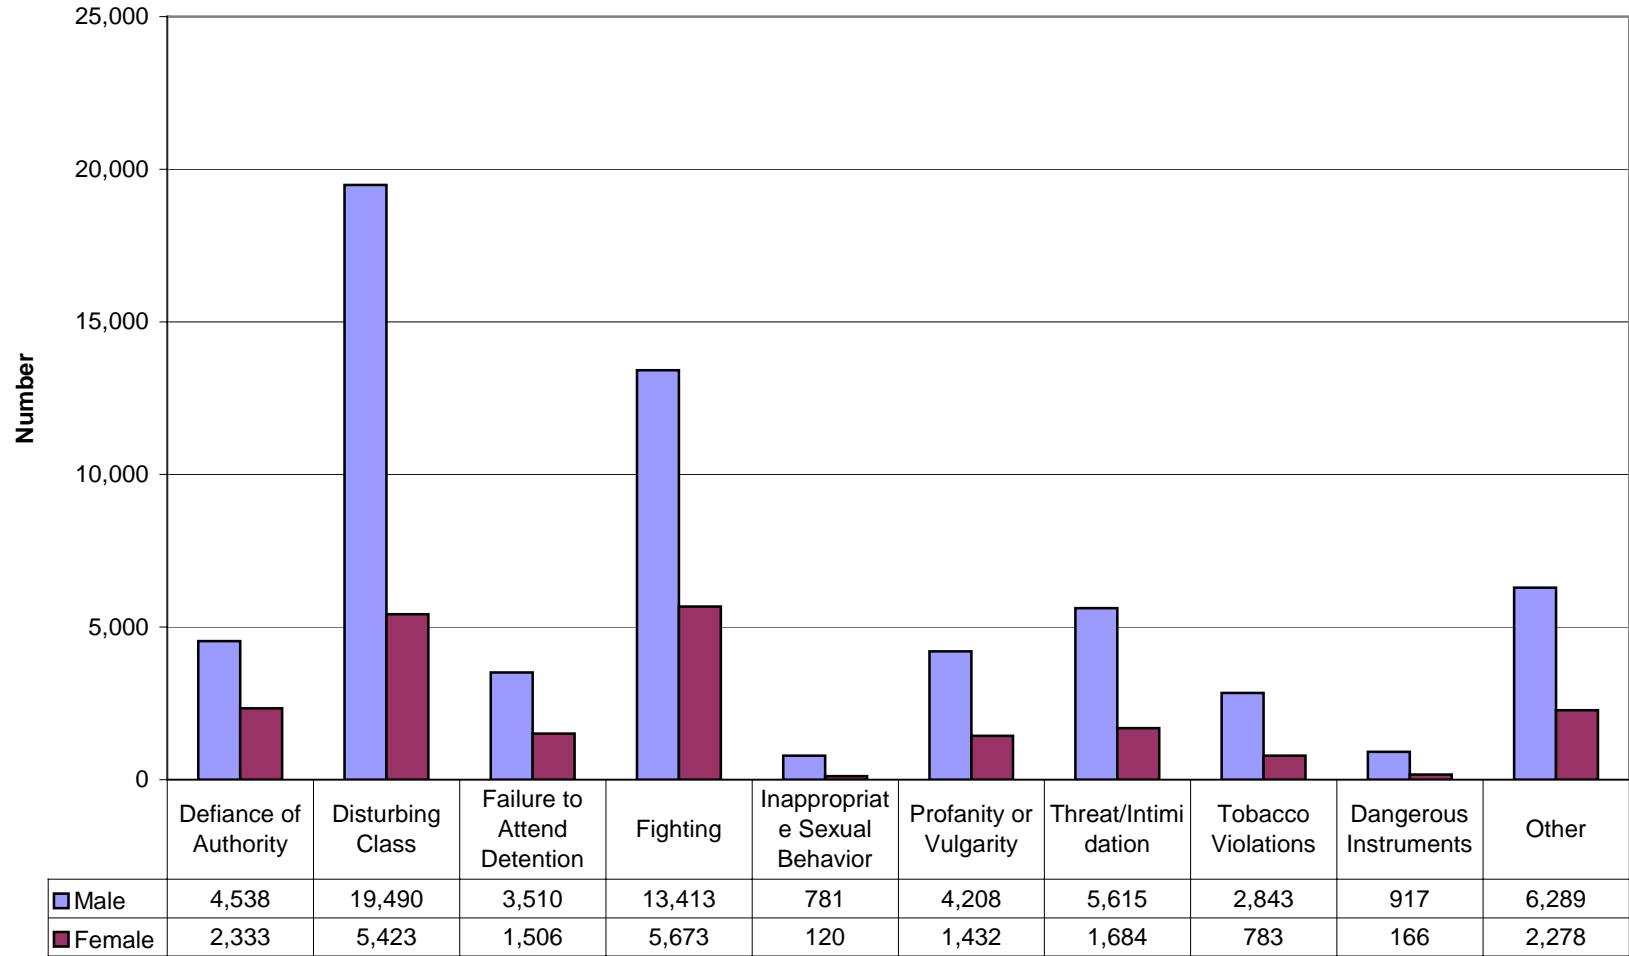

Appendix B

Board Policy Violations Out-of-School Suspensions

B1

Total Disciplinary Actions for Board Policy Violations by Population Group

Board Policy Violations Comparison of Disciplinary Actions

Board Policy Violations Out-of-School Suspensions

B4

Board Policy Violations Expulsions with Service

B5

Board Policy Violations Expulsions without Services

B6

Board Policy Violations Corporal Punishments

Disciplinary Actions for Board Policy Violations by Gender 2004-2005

Disciplinary Actions for Board Policy Violations by Race 2004-2005

Board Policy Violation

Disciplinary Actions for Males for Board Policy Violations by Race 2004-2005

Board Policy Violations

Disciplinary Actions for Females for Board Policy Violations 2004-2005