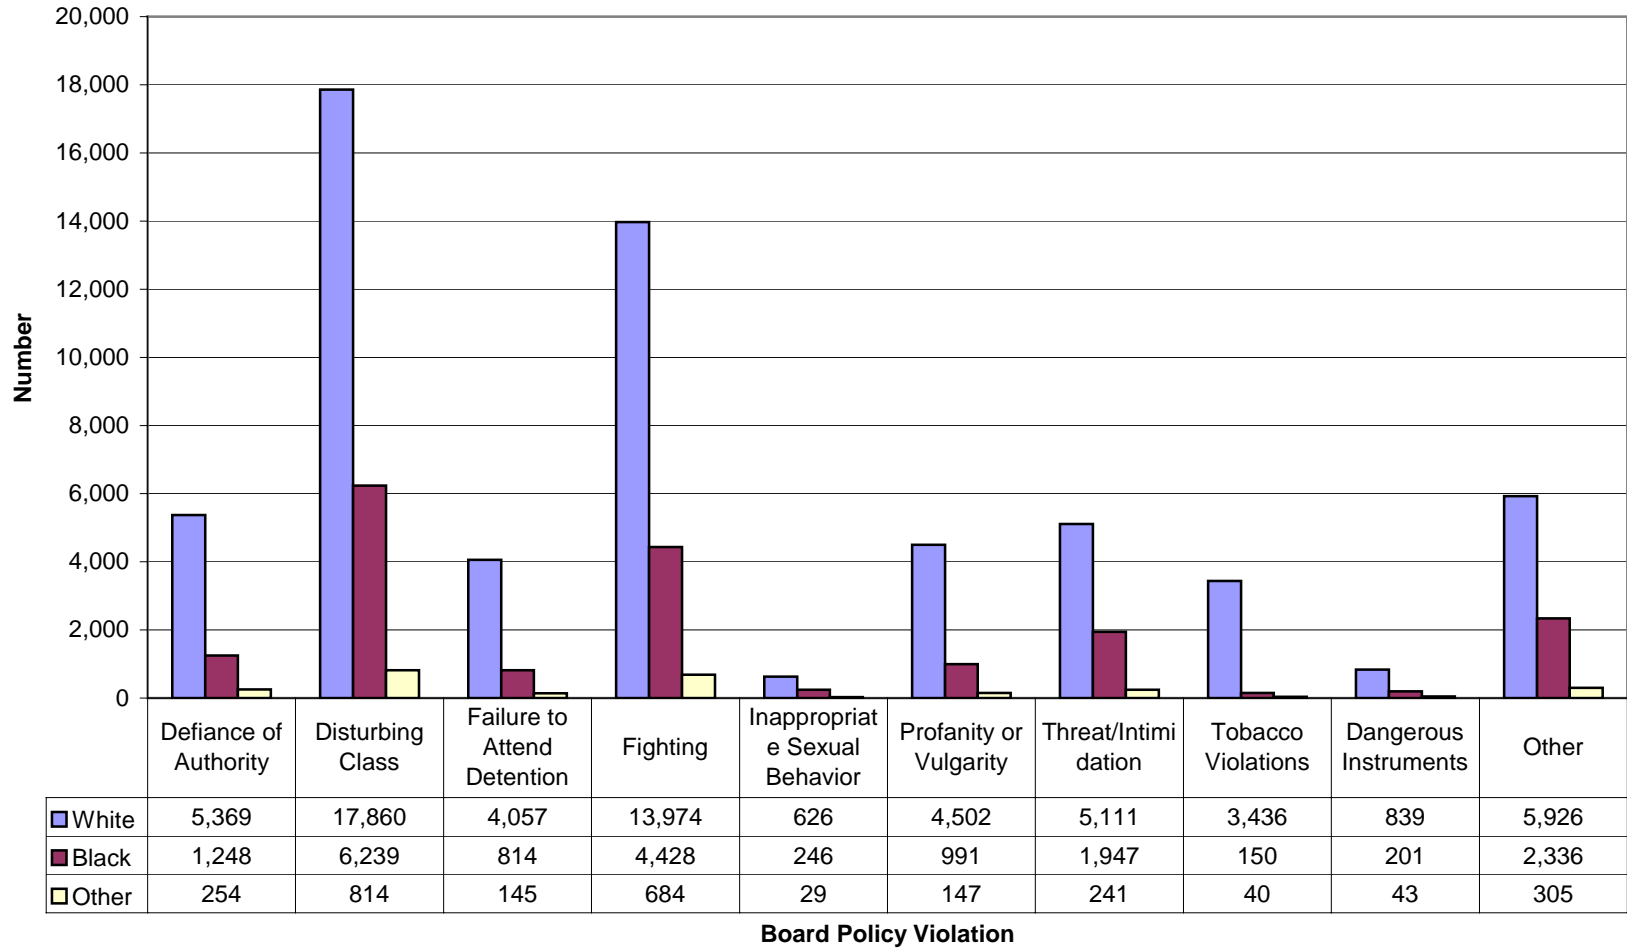

Appendix B

Board Policy Violations Out-of-School Suspensions

B1

Total Disciplinary Actions for Board Policy Violations by Population Group

Board Policy Violations Comparison of Disciplinary Actions

Board Policy Violations Out-of-School Suspensions

B4

Board Policy Violations Expulsions with Service

B5

Board Policy Violations Expulsions without Services

B6

Board Policy Violations Corporal Punishments

Disciplinary Actions for Board Policy Violations by Gender 2004-2005

Disciplinary Actions for Board Policy Violations by Race 2004-2005

Board Policy Violation

Disciplinary Actions for Males for Board Policy Violations by Race 2004-2005

Board Policy Violations

Disciplinary Actions for Females for Board Policy Violations 2004-2005