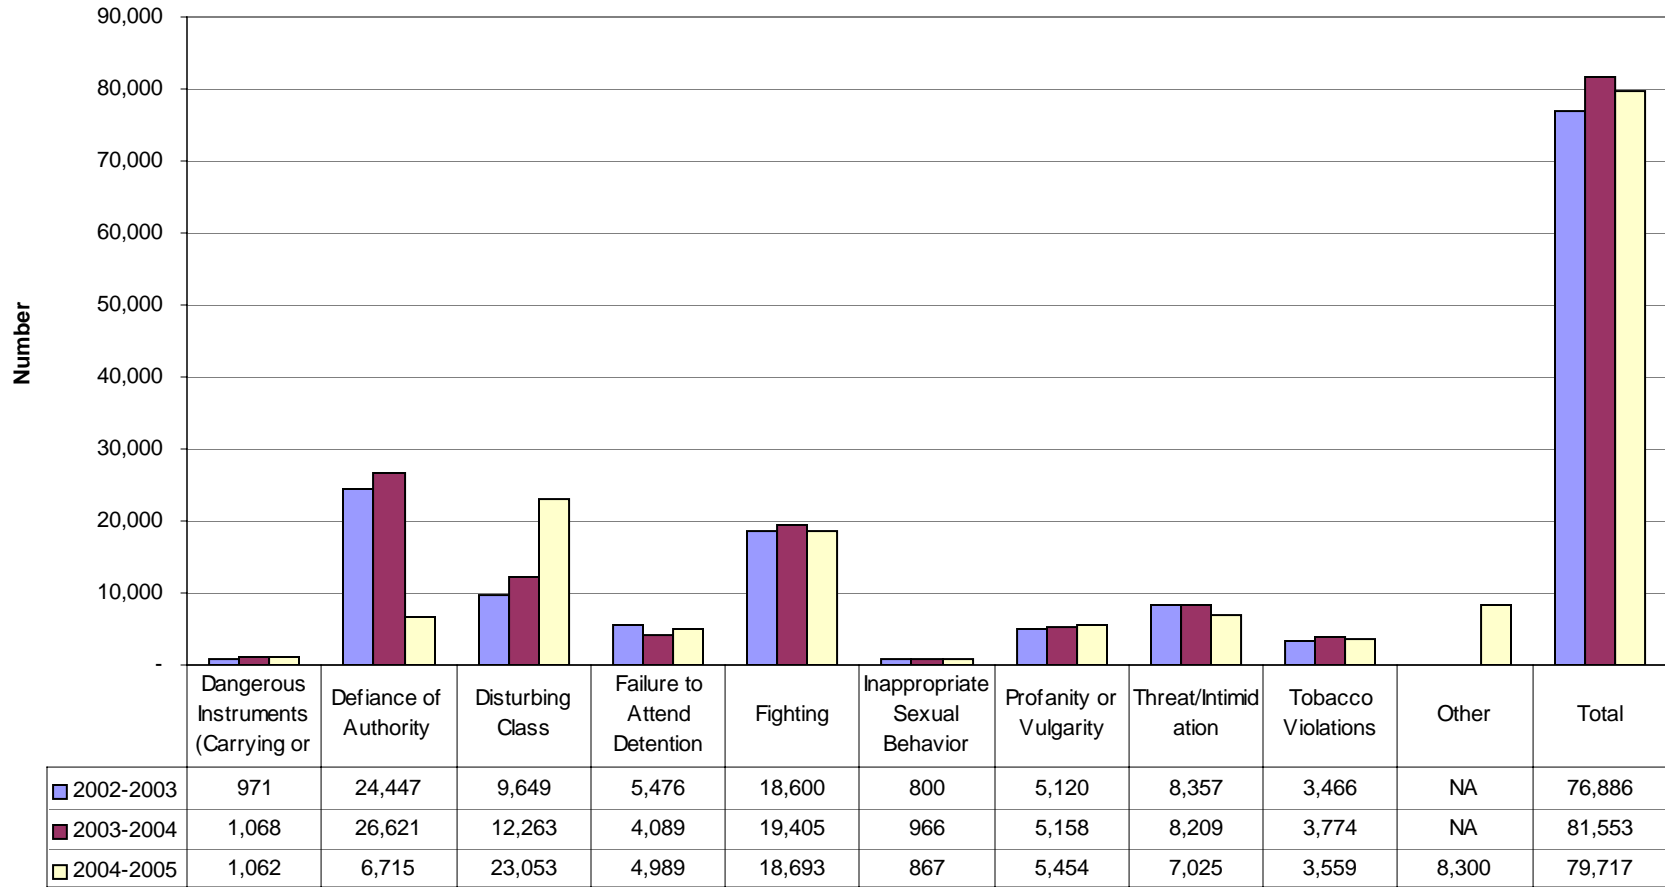

Appendix B

Board Policy Violations Out-of-School Suspensions

B1

Total Disciplinary Actions for Board Policy Violations by Population Group

Board Policy Violations Comparison of Disciplinary Actions

Board Policy Violations Out-of-School Suspensions

B4

Board Policy Violations Expulsions with Service

B5

Board Policy Violations Expulsions without Services

B6

Board Policy Violations Corporal Punishments

Disciplinary Actions for Board Policy Violations by Gender 2004-2005

Disciplinary Actions for Board Policy Violations by Race 2004-2005

Board Policy Violation

Disciplinary Actions for Males for Board Policy Violations by Race 2004-2005

Board Policy Violations

Disciplinary Actions for Females for Board Policy Violations 2004-2005