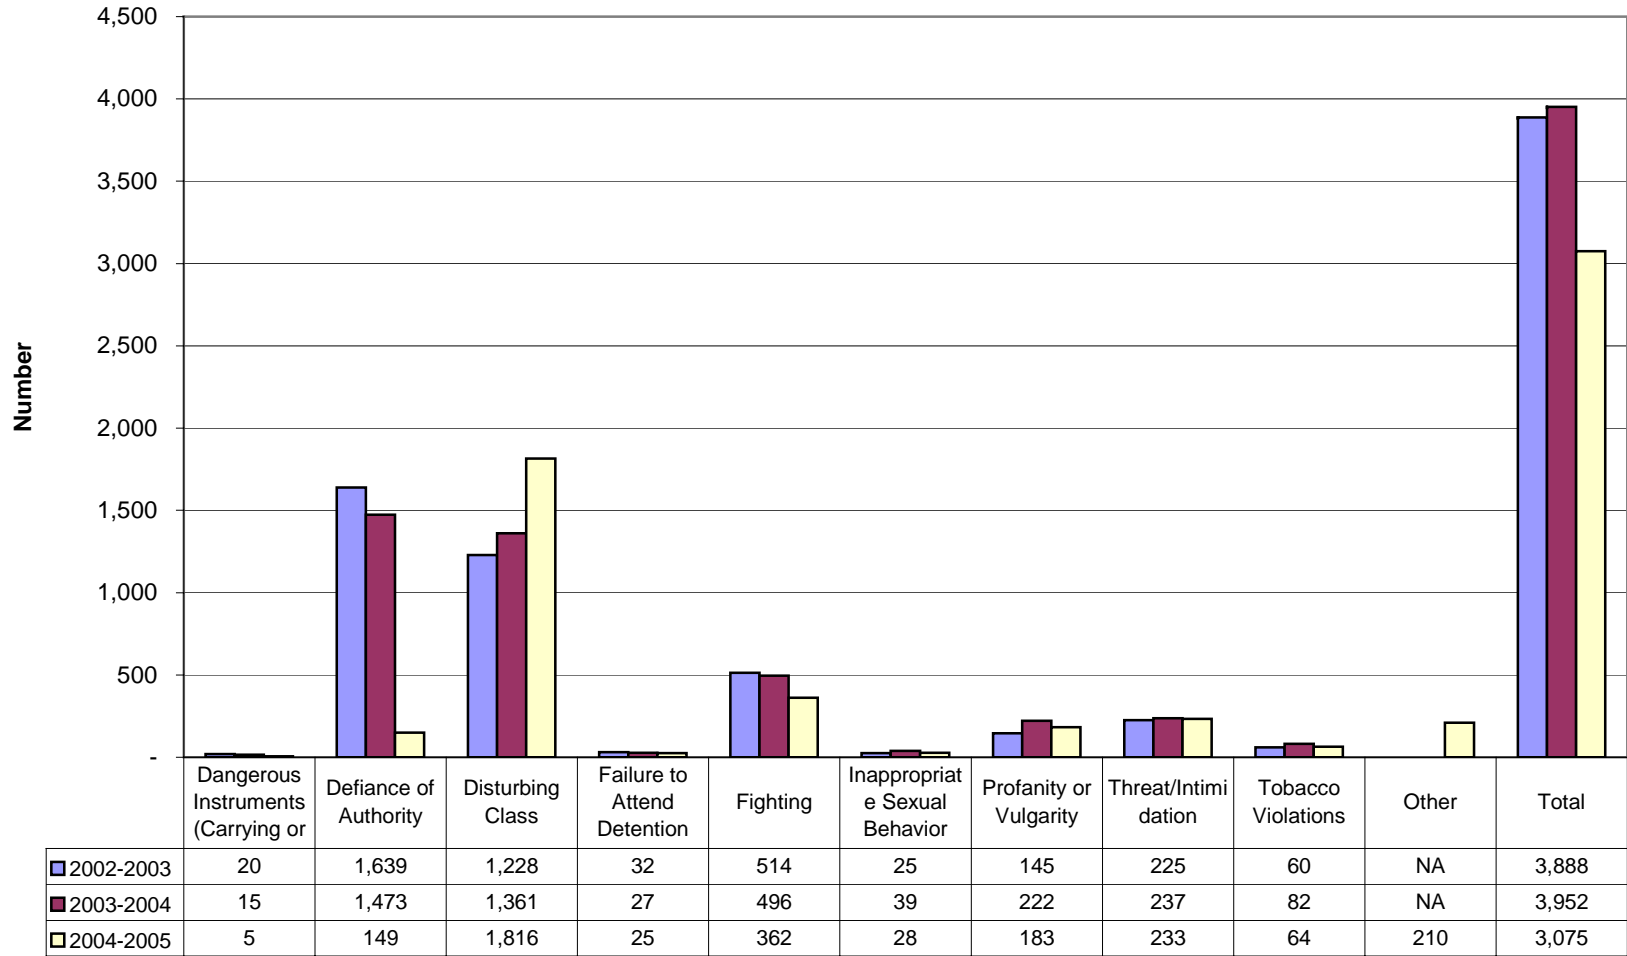

Appendix B

Board Policy Violations Out-of-School Suspensions

B1

Total Disciplinary Actions for Board Policy Violations by Population Group

Board Policy Violations Comparison of Disciplinary Actions

Board Policy Violations Out-of-School Suspensions

B4

Board Policy Violations Expulsions with Service

B5

Board Policy Violations Expulsions without Services

B6

Board Policy Violations Corporal Punishments

Disciplinary Actions for Board Policy Violations by Gender 2004-2005

Disciplinary Actions for Board Policy Violations by Race 2004-2005

Board Policy Violation

Disciplinary Actions for Males for Board Policy Violations by Race 2004-2005

Board Policy Violations

Disciplinary Actions for Females for Board Policy Violations 2004-2005