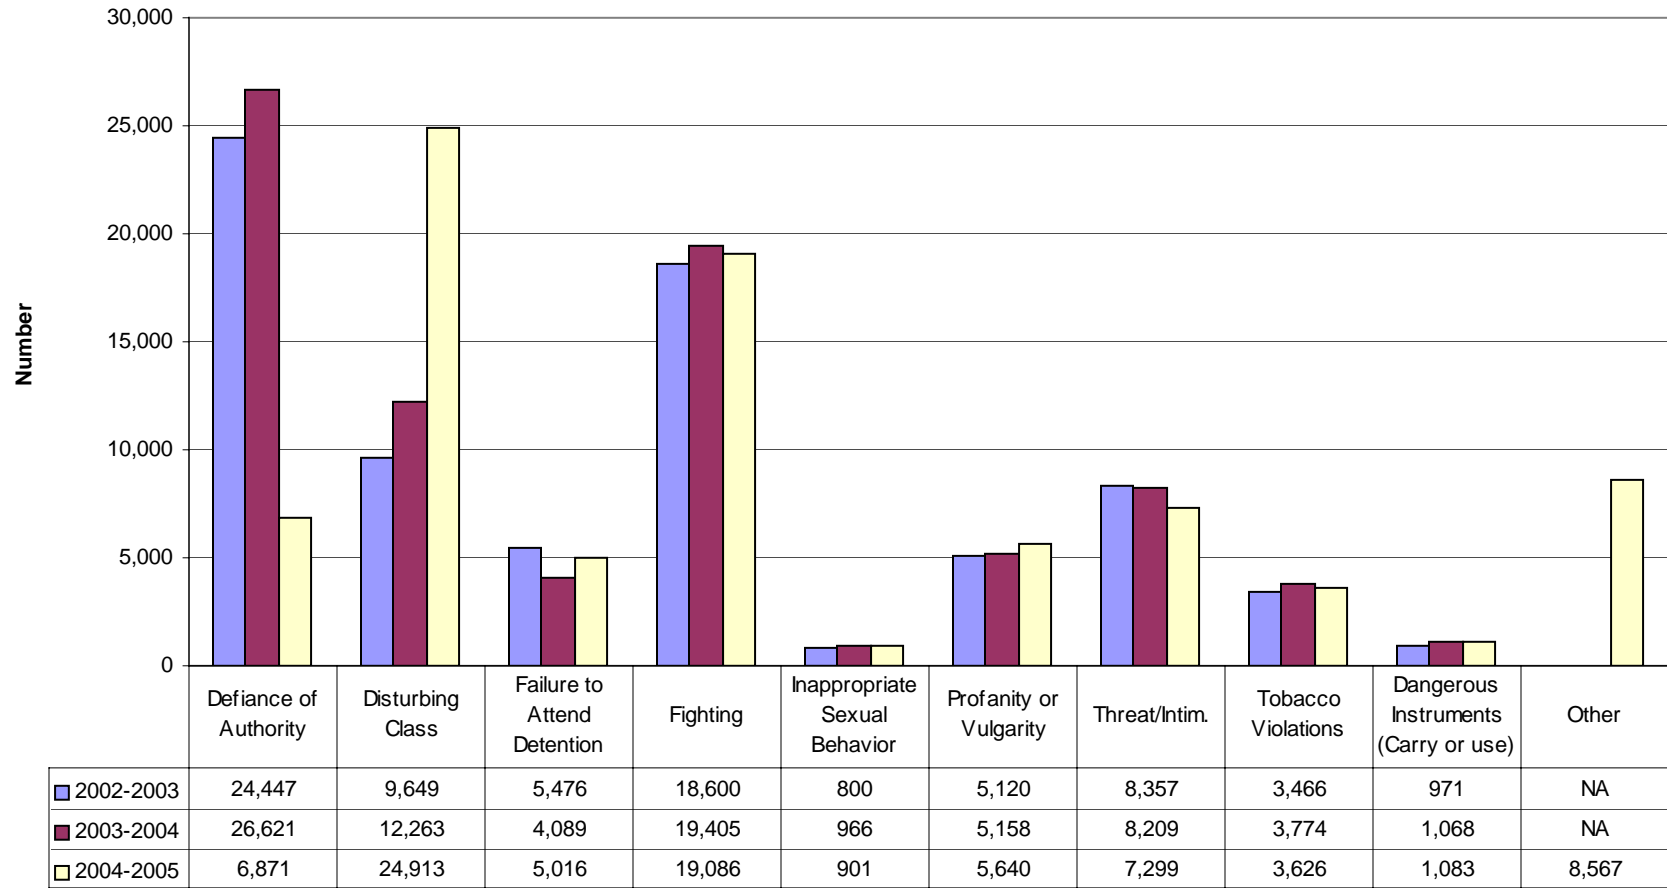

Appendix B

Board Policy Violations Out-of-School Suspensions

B1

Total Disciplinary Actions for Board Policy Violations by Population Group

Board Policy Violations Comparison of Disciplinary Actions

Board Policy Violations Out-of-School Suspensions

B4

Board Policy Violations Expulsions with Service

B5

Board Policy Violations Expulsions without Services

B6

Board Policy Violations Corporal Punishments

Disciplinary Actions for Board Policy Violations by Gender 2004-2005

Disciplinary Actions for Board Policy Violations by Race 2004-2005

Board Policy Violation

Disciplinary Actions for Males for Board Policy Violations by Race 2004-2005

Board Policy Violations

Disciplinary Actions for Females for Board Policy Violations 2004-2005