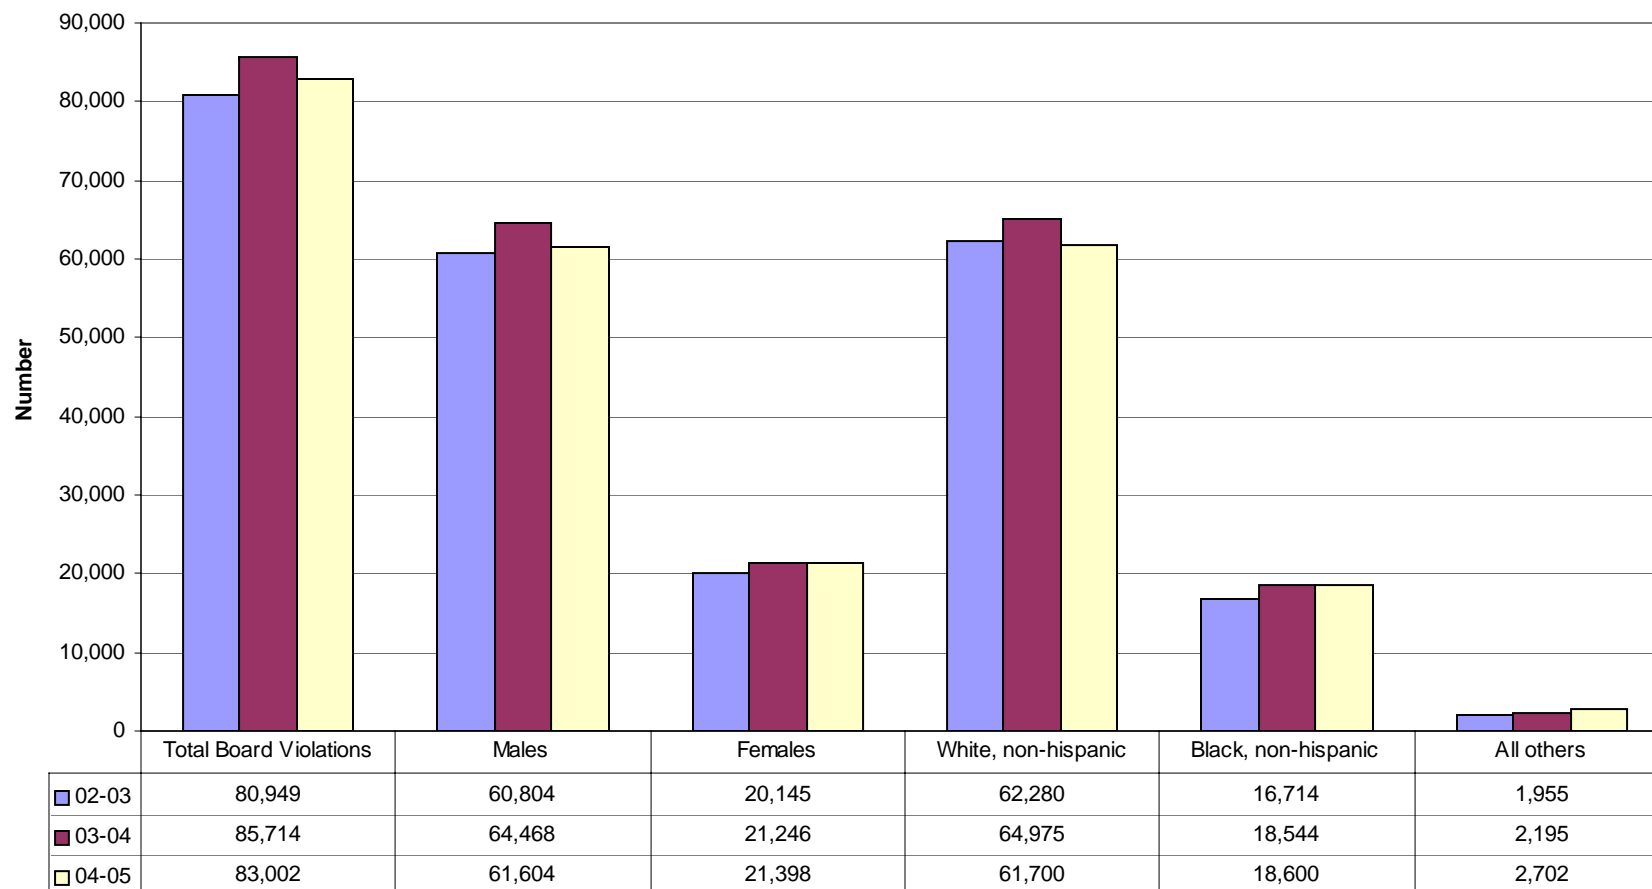

Appendix B

Board Policy Violations Out-of-School Suspensions

B1

Total Disciplinary Actions for Board Policy Violations by Population Group

Board Policy Violations Comparison of Disciplinary Actions

Board Policy Violations Out-of-School Suspensions

B4

Board Policy Violations Expulsions with Service

B5

Board Policy Violations Expulsions without Services

B6

Board Policy Violations Corporal Punishments

Disciplinary Actions for Board Policy Violations by Gender 2004-2005

Disciplinary Actions for Board Policy Violations by Race 2004-2005

Board Policy Violation

Disciplinary Actions for Males for Board Policy Violations by Race 2004-2005

Board Policy Violations

Disciplinary Actions for Females for Board Policy Violations 2004-2005