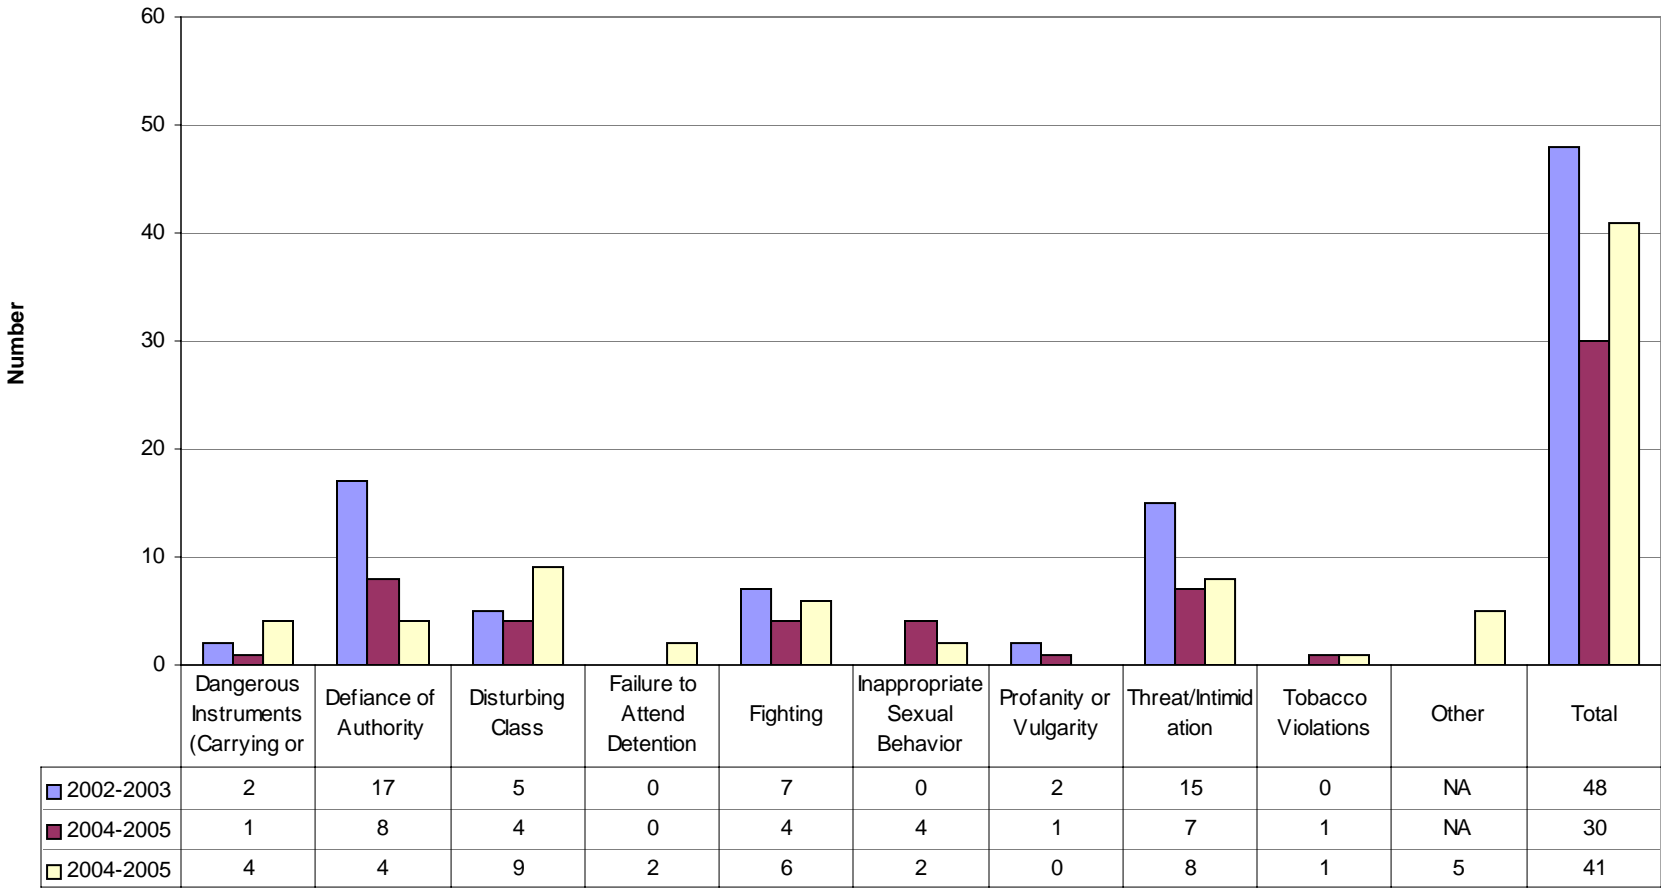

Appendix B

Board Policy Violations Out-of-School Suspensions

B1

Total Disciplinary Actions for Board Policy Violations by Population Group

Board Policy Violations Comparison of Disciplinary Actions

Board Policy Violations Out-of-School Suspensions

B4

Board Policy Violations Expulsions with Service

B5

Board Policy Violations Expulsions without Services

B6

Board Policy Violations Corporal Punishments

Disciplinary Actions for Board Policy Violations by Gender 2004-2005

Disciplinary Actions for Board Policy Violations by Race 2004-2005

Board Policy Violation

Disciplinary Actions for Males for Board Policy Violations by Race 2004-2005

Board Policy Violations

Disciplinary Actions for Females for Board Policy Violations 2004-2005

Board Policy Violation