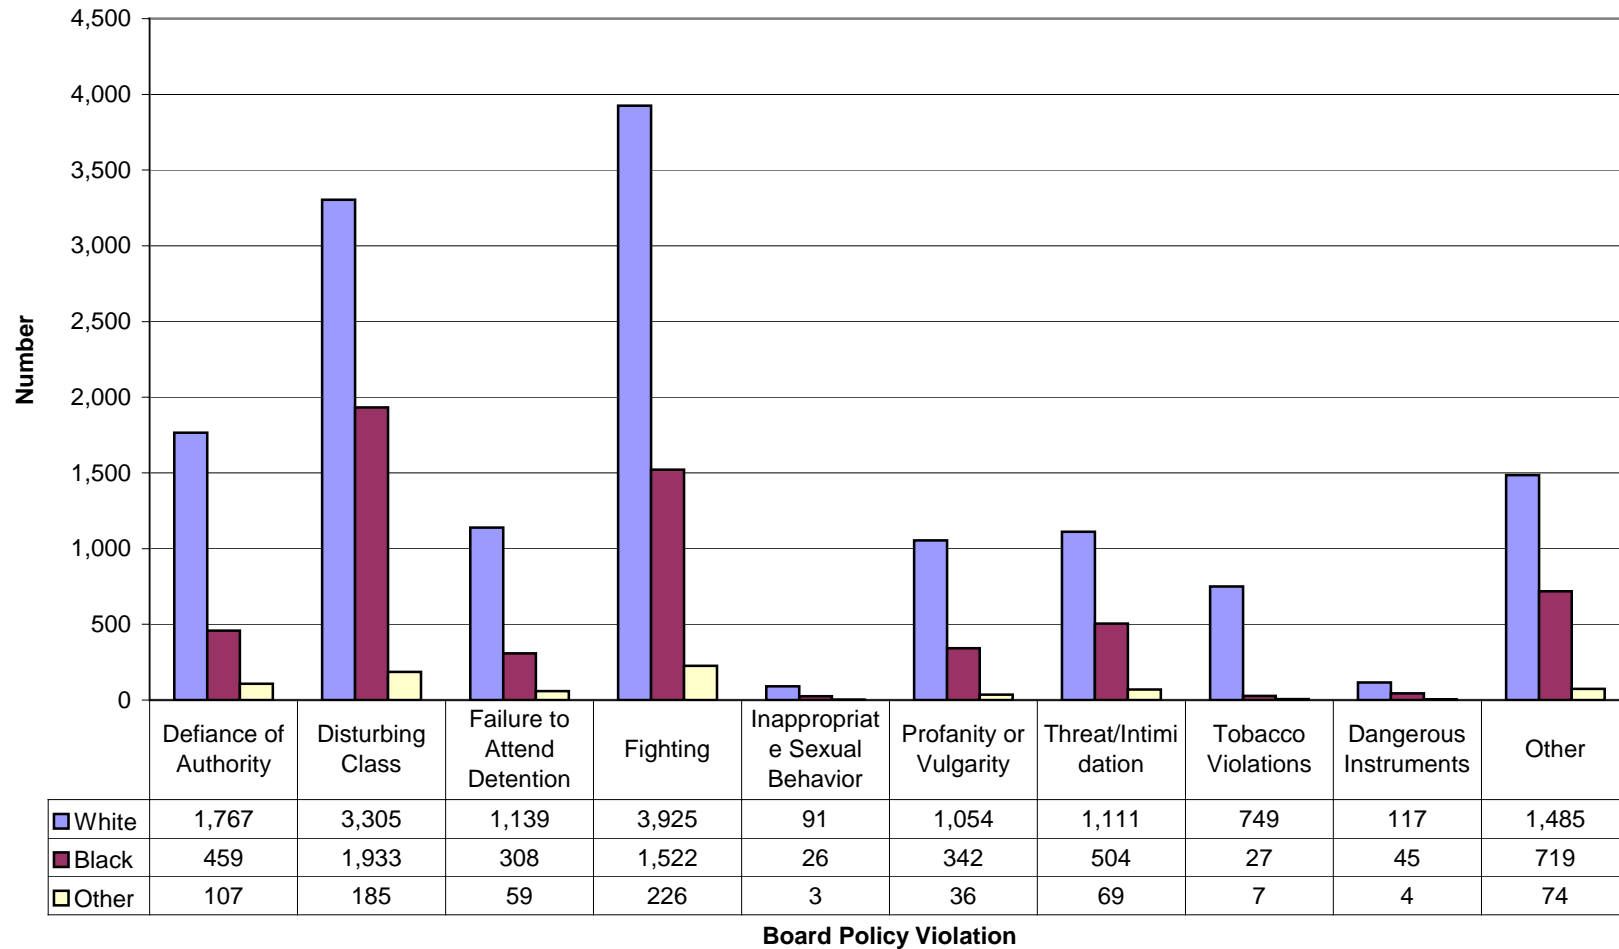

Appendix B

Board Policy Violations Out-of-School Suspensions

B1

Total Disciplinary Actions for Board Policy Violations by Population Group

Board Policy Violations Comparison of Disciplinary Actions

Board Policy Violations Out-of-School Suspensions

B4

Board Policy Violations Expulsions with Service

B5

Board Policy Violations Expulsions without Services

B6

Board Policy Violations Corporal Punishments

Disciplinary Actions for Board Policy Violations by Gender 2004-2005

Disciplinary Actions for Board Policy Violations by Race 2004-2005

Board Policy Violation

Disciplinary Actions for Males for Board Policy Violations by Race 2004-2005

Board Policy Violations

Disciplinary Actions for Females for Board Policy Violations 2004-2005

Board Policy Violation