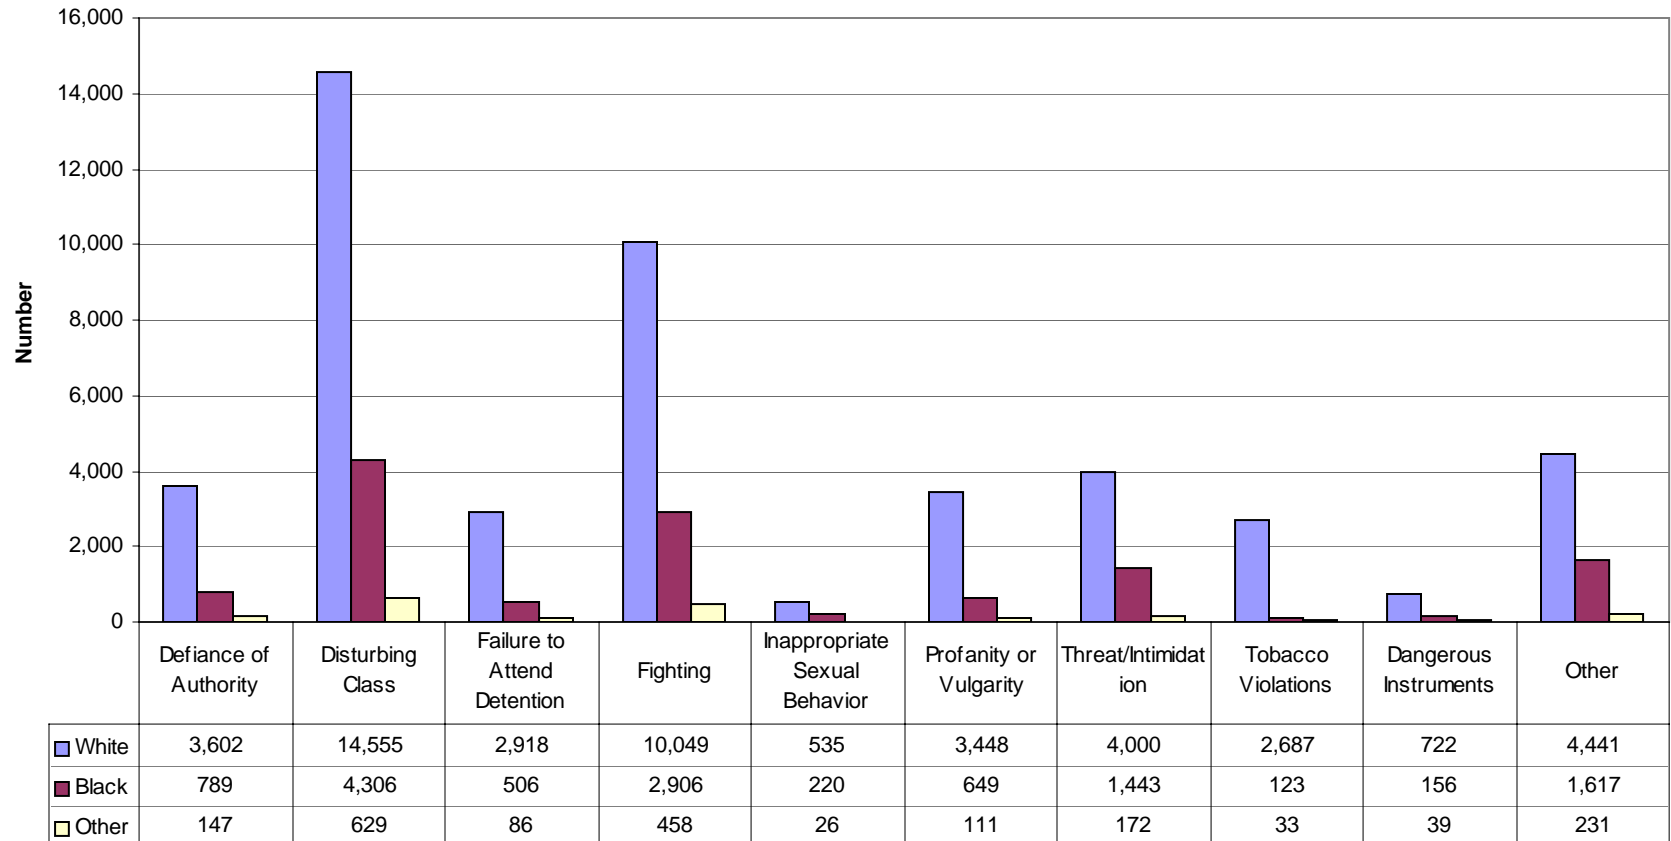

Appendix B

Board Policy Violations Out-of-School Suspensions

B1

Total Disciplinary Actions for Board Policy Violations by Population Group

Board Policy Violations Comparison of Disciplinary Actions

Board Policy Violations Out-of-School Suspensions

B4

Board Policy Violations Expulsions with Service

B5

Board Policy Violations Expulsions without Services

B6

Board Policy Violations Corporal Punishments

Disciplinary Actions for Board Policy Violations by Gender 2004-2005

Disciplinary Actions for Board Policy Violations by Race 2004-2005

Board Policy Violation

Disciplinary Actions for Males for Board Policy Violations by Race 2004-2005

Board Policy Violations

Disciplinary Actions for Females for Board Policy Violations 2004-2005