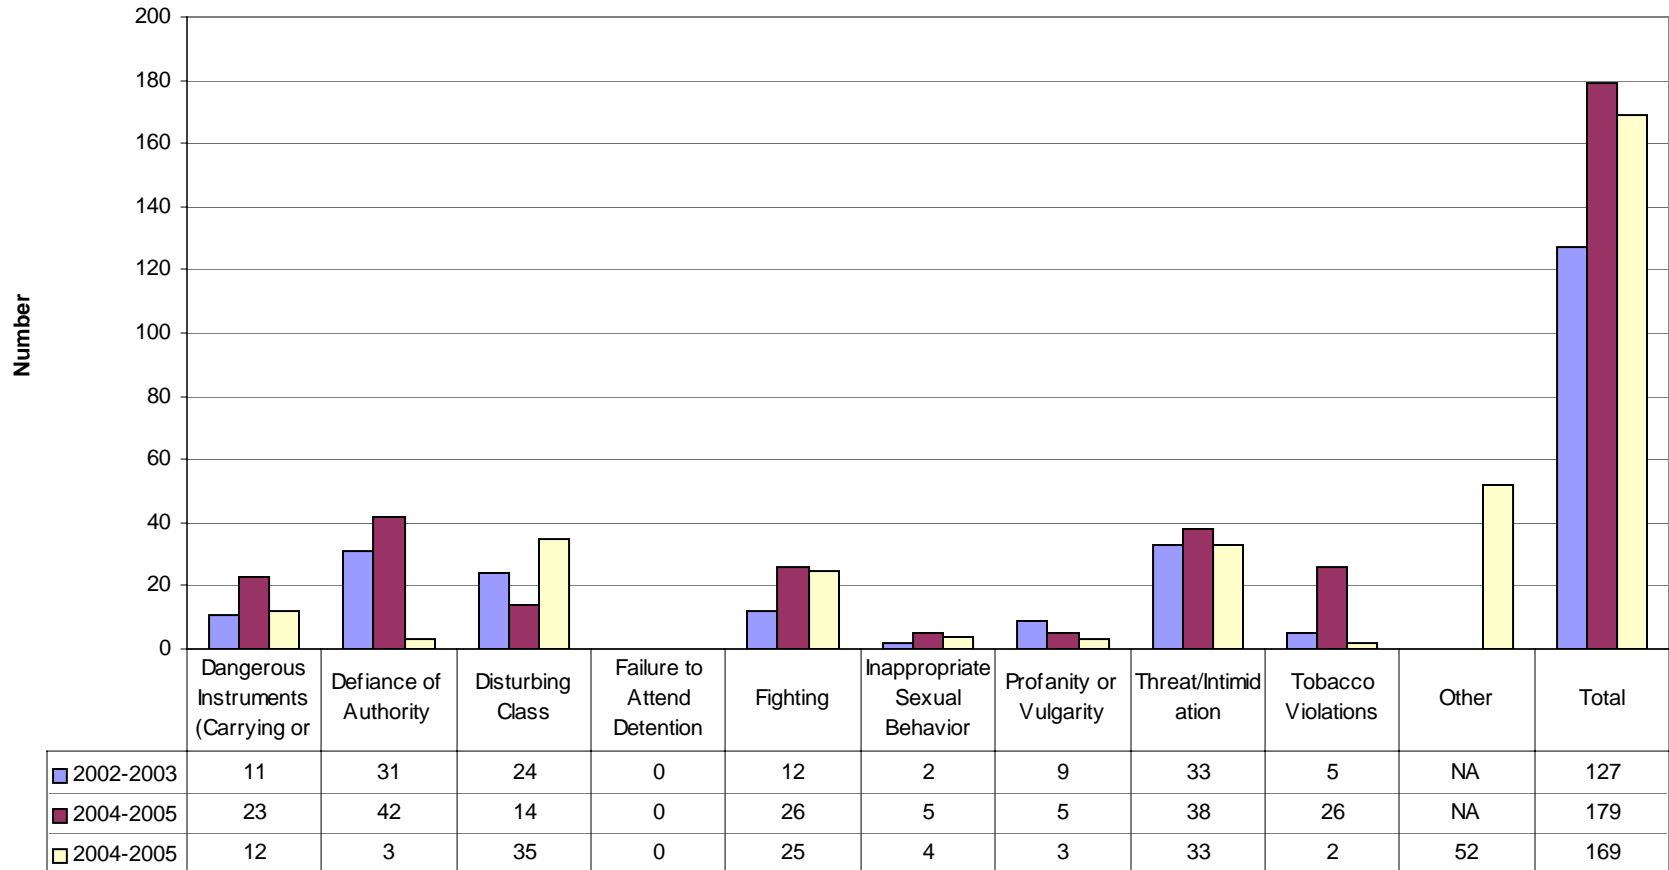

Appendix B

Board Policy Violations Out-of-School Suspensions

B1

Total Disciplinary Actions for Board Policy Violations by Population Group

Board Policy Violations Comparison of Disciplinary Actions

Board Policy Violations Out-of-School Suspensions

B4

Board Policy Violations Expulsions with Service

B5

Board Policy Violations Expulsions without Services

B6

Board Policy Violations Corporal Punishments

Disciplinary Actions for Board Policy Violations by Gender 2004-2005

Disciplinary Actions for Board Policy Violations by Race 2004-2005

Board Policy Violation

Disciplinary Actions for Males for Board Policy Violations by Race 2004-2005

Board Policy Violations

Disciplinary Actions for Females for Board Policy Violations 2004-2005