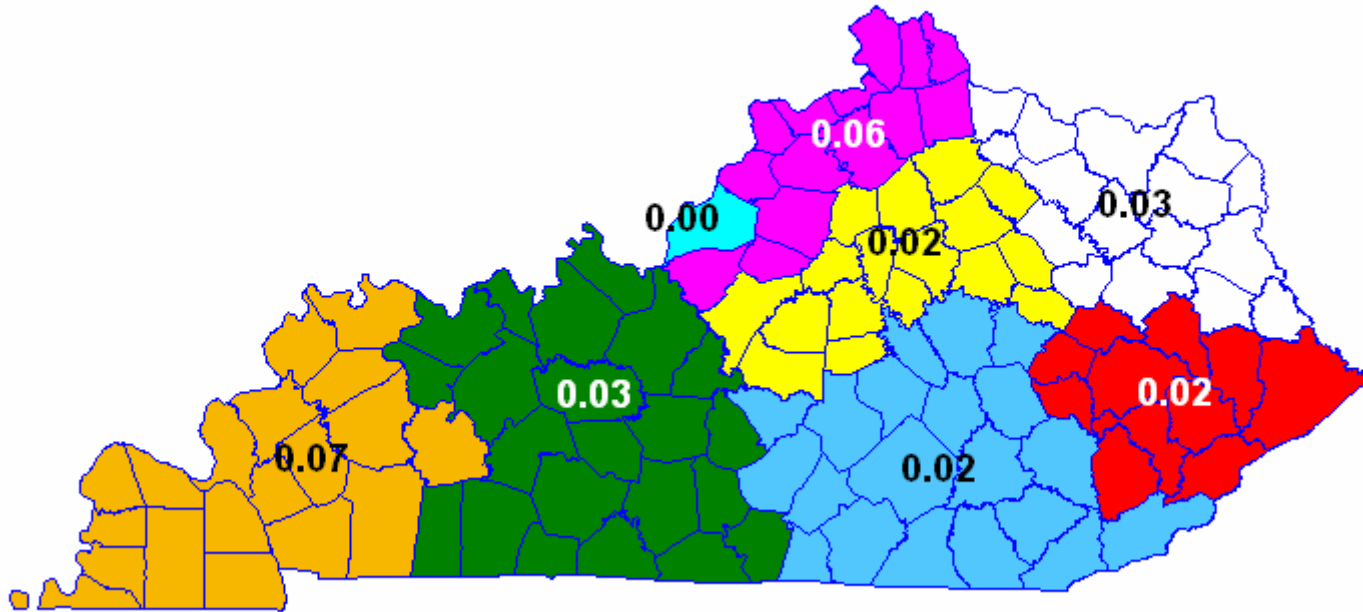

## Region Maps

**Expulsion (with or without services) for Law Violations:  
Regional Rate per 100 Students  
2005-2006 School Year**

**Statewide Rate = .03**

**Suspensions for Law Violations:  
Regional Rate per 100 Students  
2005-2006 School Year**

**Statewide Rate = .75**

**Expulsions (with and without services) for Board Violations:  
Regional Rate per 100 Students  
2005-2006 School Year**

**Statewide Rate = .03**

**Suspensions for Board Violations:  
Regional Rate per 100 Students  
2005-2006 School Year**