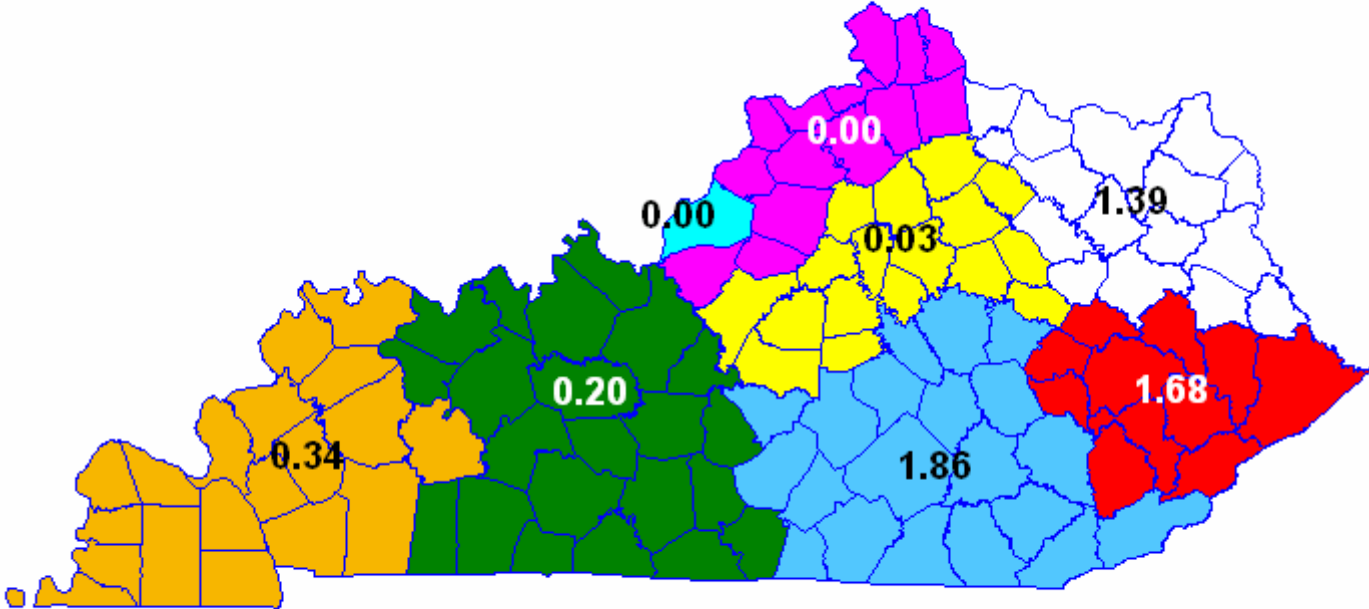

**Corporal Punishments for Board Violations:
Regional Rate per 100 Students
2005-2006 School Year**

Statewide Rate = .55