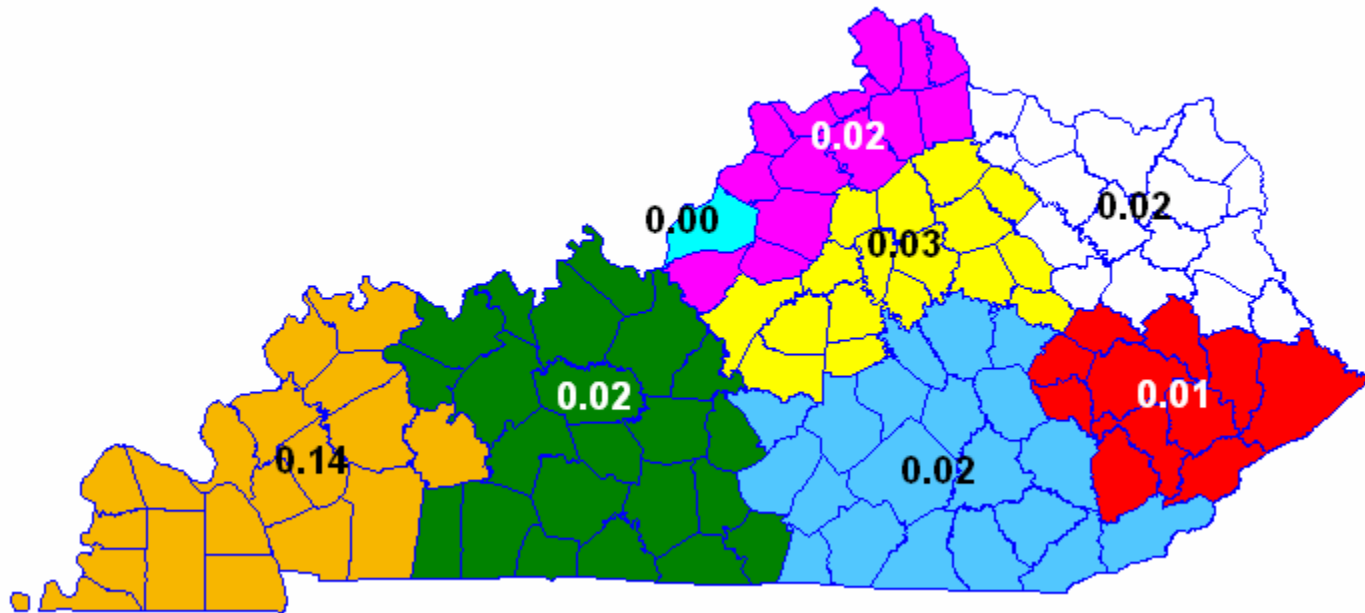

## Region Maps

**Expulsion (with or without services) for Law Violations:  
Regional Rate per 100 Students  
2005-2006 School Year**

**Statewide Rate = .03**

**Suspensions for Law Violations:  
Regional Rate per 100 Students  
2005-2006 School Year**

**Statewide Rate = .75**

**Expulsions (with and without services) for Board Violations:  
Regional Rate per 100 Students  
2005-2006 School Year**

**Statewide Rate = .03**

**Suspensions for Board Violations:  
Regional Rate per 100 Students  
2005-2006 School Year**