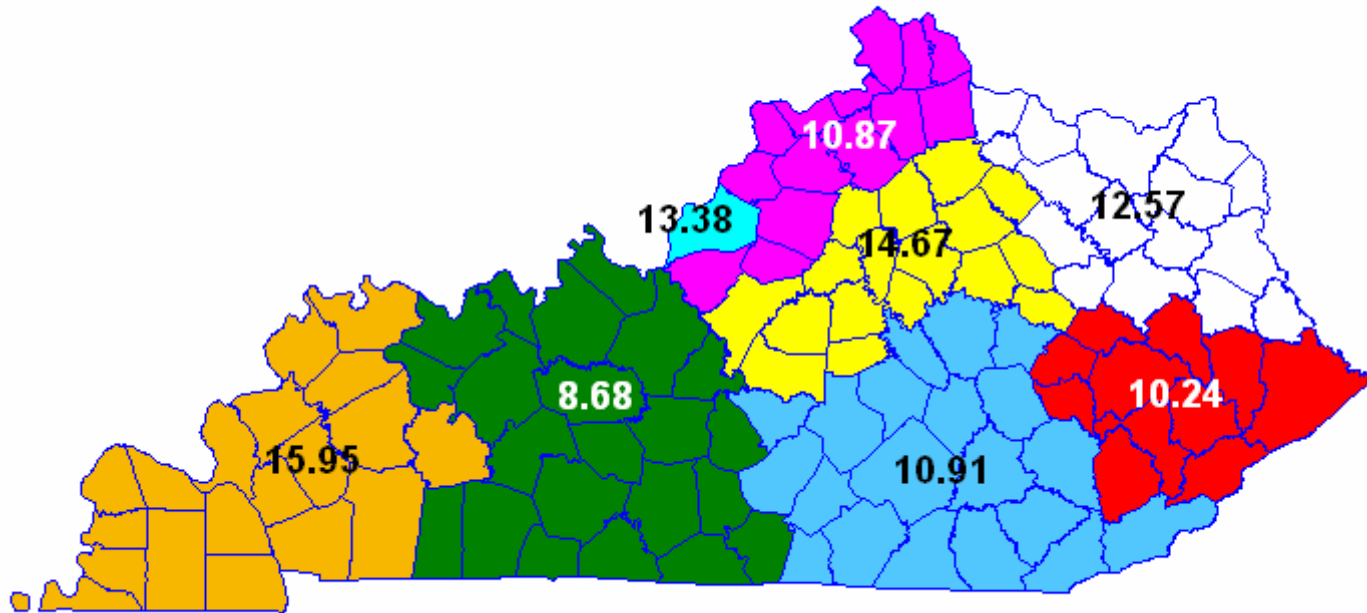

## Region Maps

**Expulsion (with or without services) for Law Violations:  
Regional Rate per 100 Students  
2005-2006 School Year**

**Statewide Rate = .03**

**Suspensions for Law Violations:  
Regional Rate per 100 Students  
2005-2006 School Year**

**Statewide Rate = .75**

**Expulsions (with and without services) for Board Violations:  
Regional Rate per 100 Students  
2005-2006 School Year**

**Statewide Rate = .03**

**Suspensions for Board Violations:  
Regional Rate per 100 Students  
2005-2006 School Year**