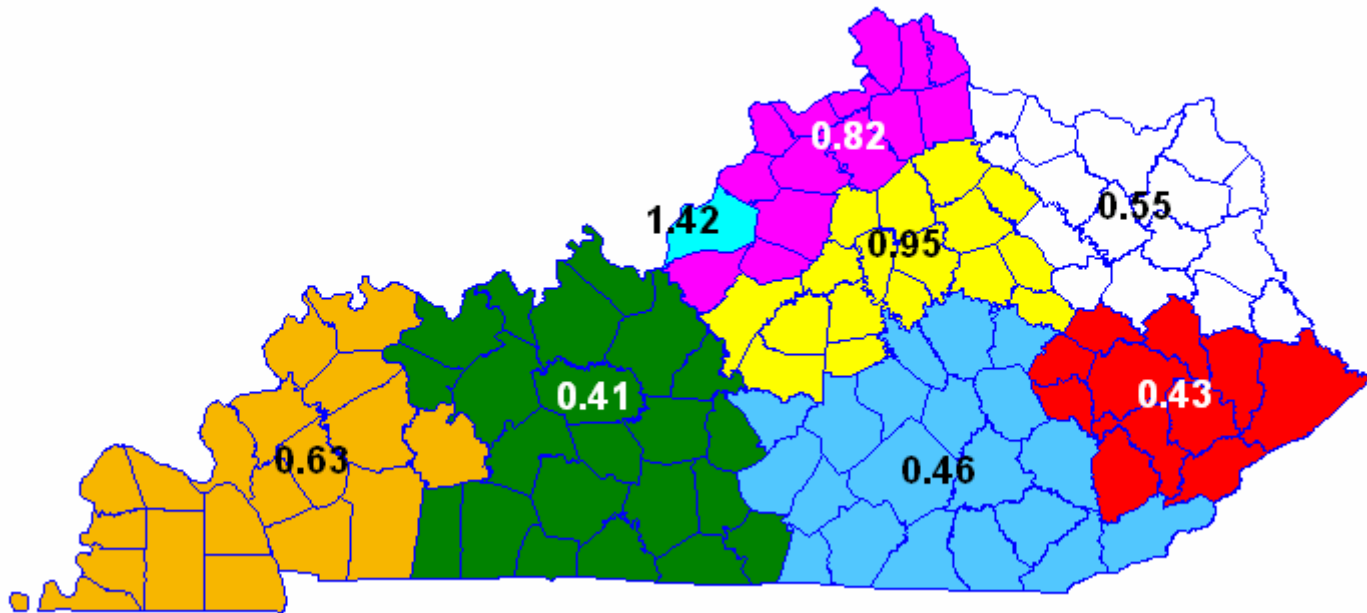

## Region Maps

**Expulsion (with or without services) for Law Violations:  
Regional Rate per 100 Students  
2005-2006 School Year**

**Statewide Rate = .03**

**Suspensions for Law Violations:  
Regional Rate per 100 Students  
2005-2006 School Year**

**Statewide Rate = .75**

**Expulsions (with and without services) for Board Violations:  
Regional Rate per 100 Students  
2005-2006 School Year**

**Statewide Rate = .03**

**Suspensions for Board Violations:  
Regional Rate per 100 Students  
2005-2006 School Year**