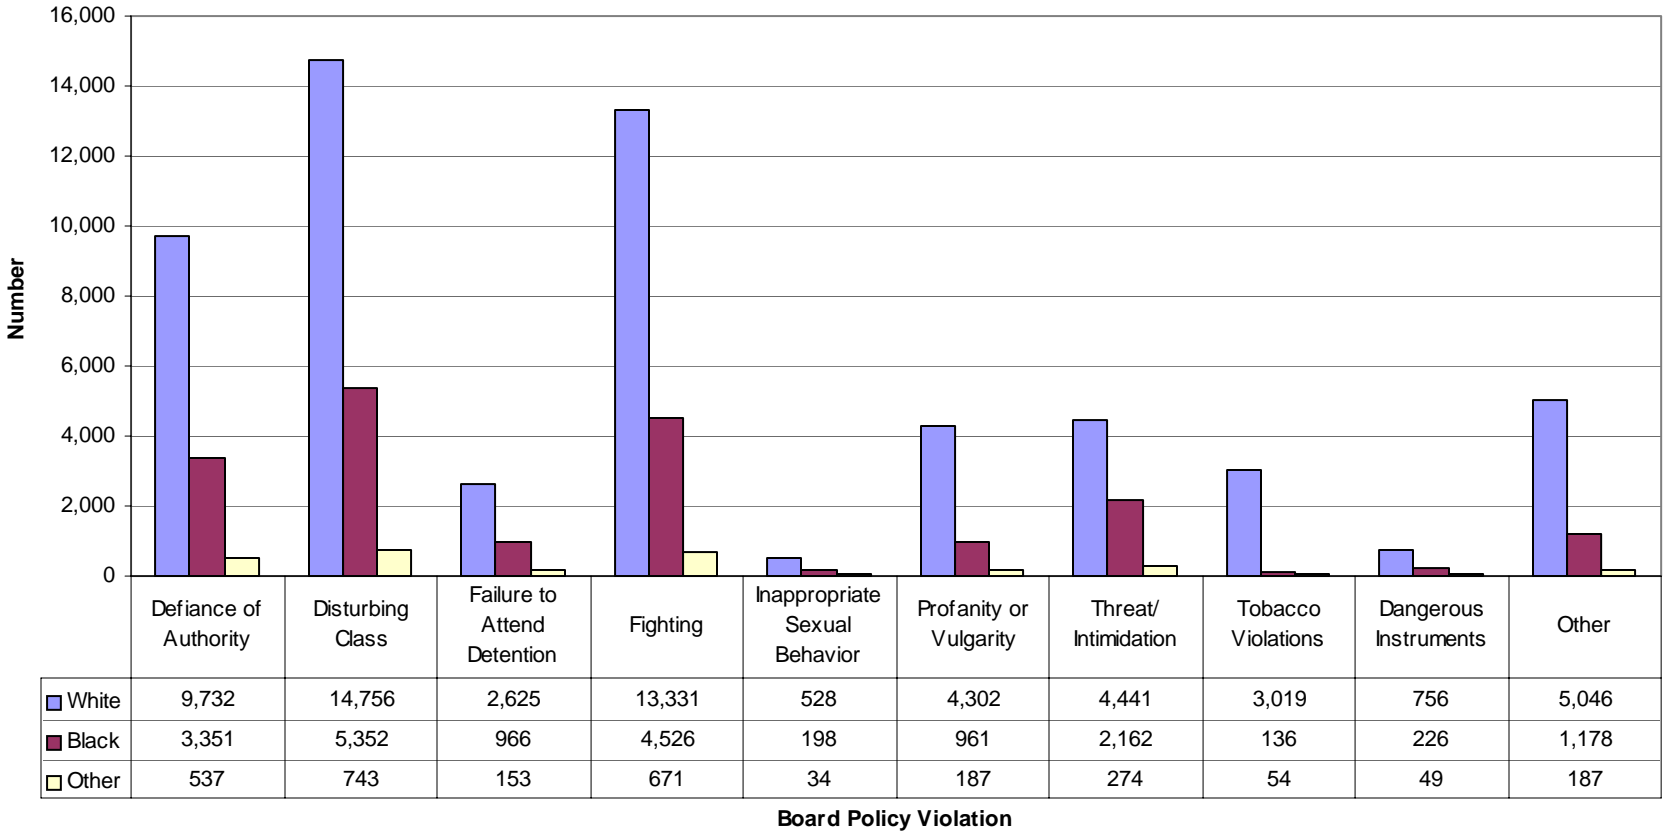

Appendix B

Additional Board Violation Charts

Rate of Total Disciplinary Actions for Board Violations

B1

Rate of Disciplinary Actions for Board Violations by Category

B2

Rate of Board Policy Violations Comparison of Disciplinary Actions

B3

Rate of Board Violations by Population Group

B4

Disciplinary Actions for Board Violations - Total

B5

Total Disciplinary Actions for Board Policy Violations by Population Group

Board Policy Violations Comparison of Disciplinary Actions

Board Policy Violations Out-of-Schools Suspensions

B8

Board Policy Violations Expulsions with Service

B9

Board Policy Violations Expulsions without Service

B10

Board Policy Violations Corporal Punishments

B11

Disciplinary Actions for Board Policy Violations by Gender 2005-2006

Disciplinary Actions for Board Policy Violations by Race 2005-2006

Disciplinary Actions for Males for Board Policy Violations by Race 2005-2006