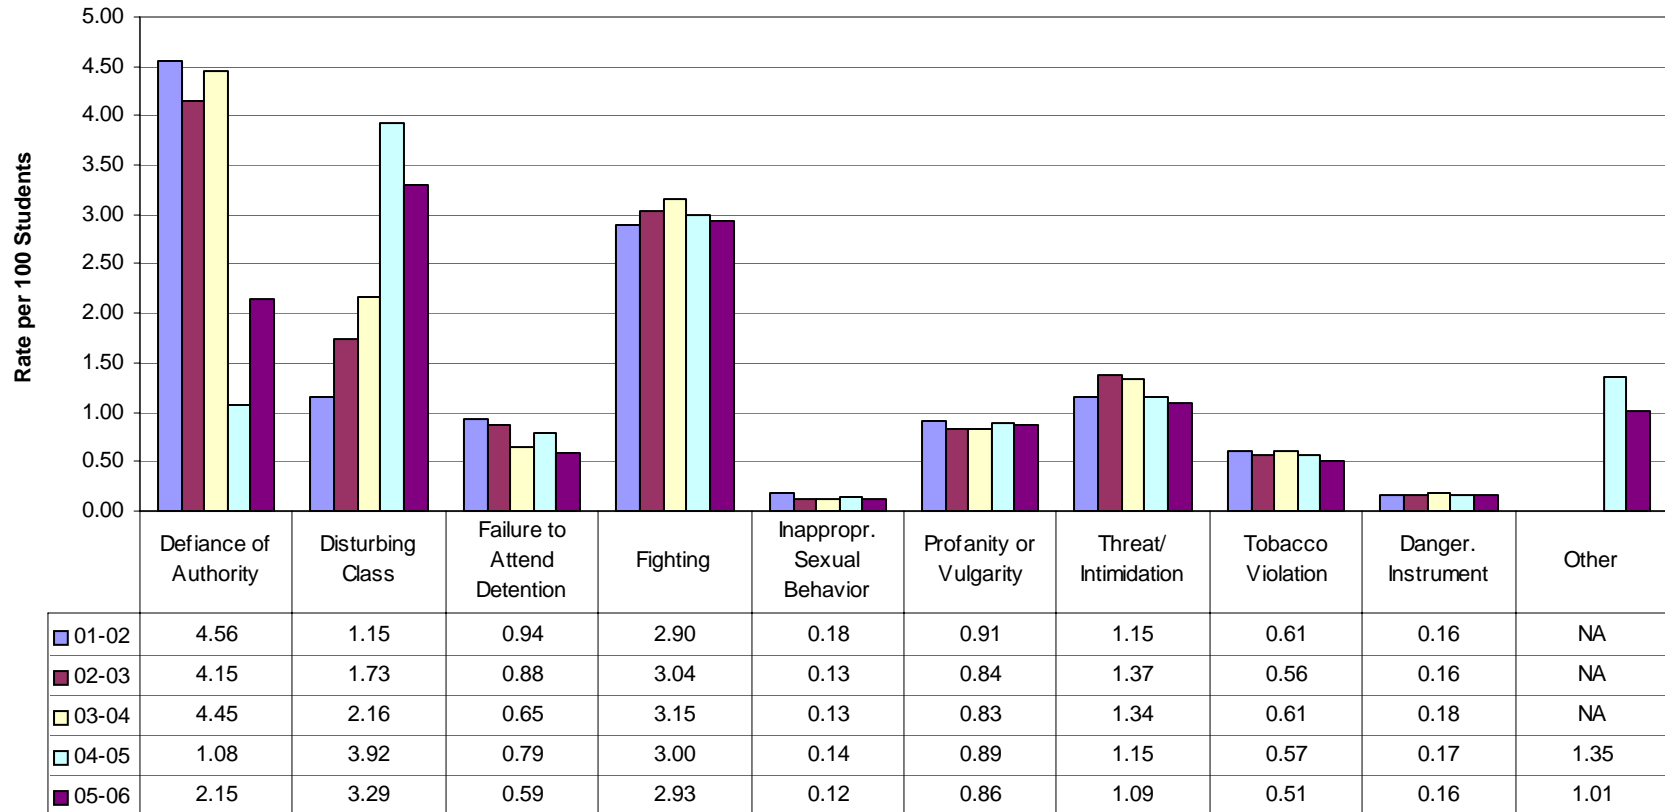

Appendix B

Additional Board Violation Charts

Rate of Total Disciplinary Actions for Board Violations

B1

Rate of Disciplinary Actions for Board Violations by Category

B2

Rate of Board Policy Violations Comparison of Disciplinary Actions

B3

Rate of Board Violations by Population Group

B4

Disciplinary Actions for Board Violations - Total

B5

Total Disciplinary Actions for Board Policy Violations by Population Group

Board Policy Violations Comparison of Disciplinary Actions