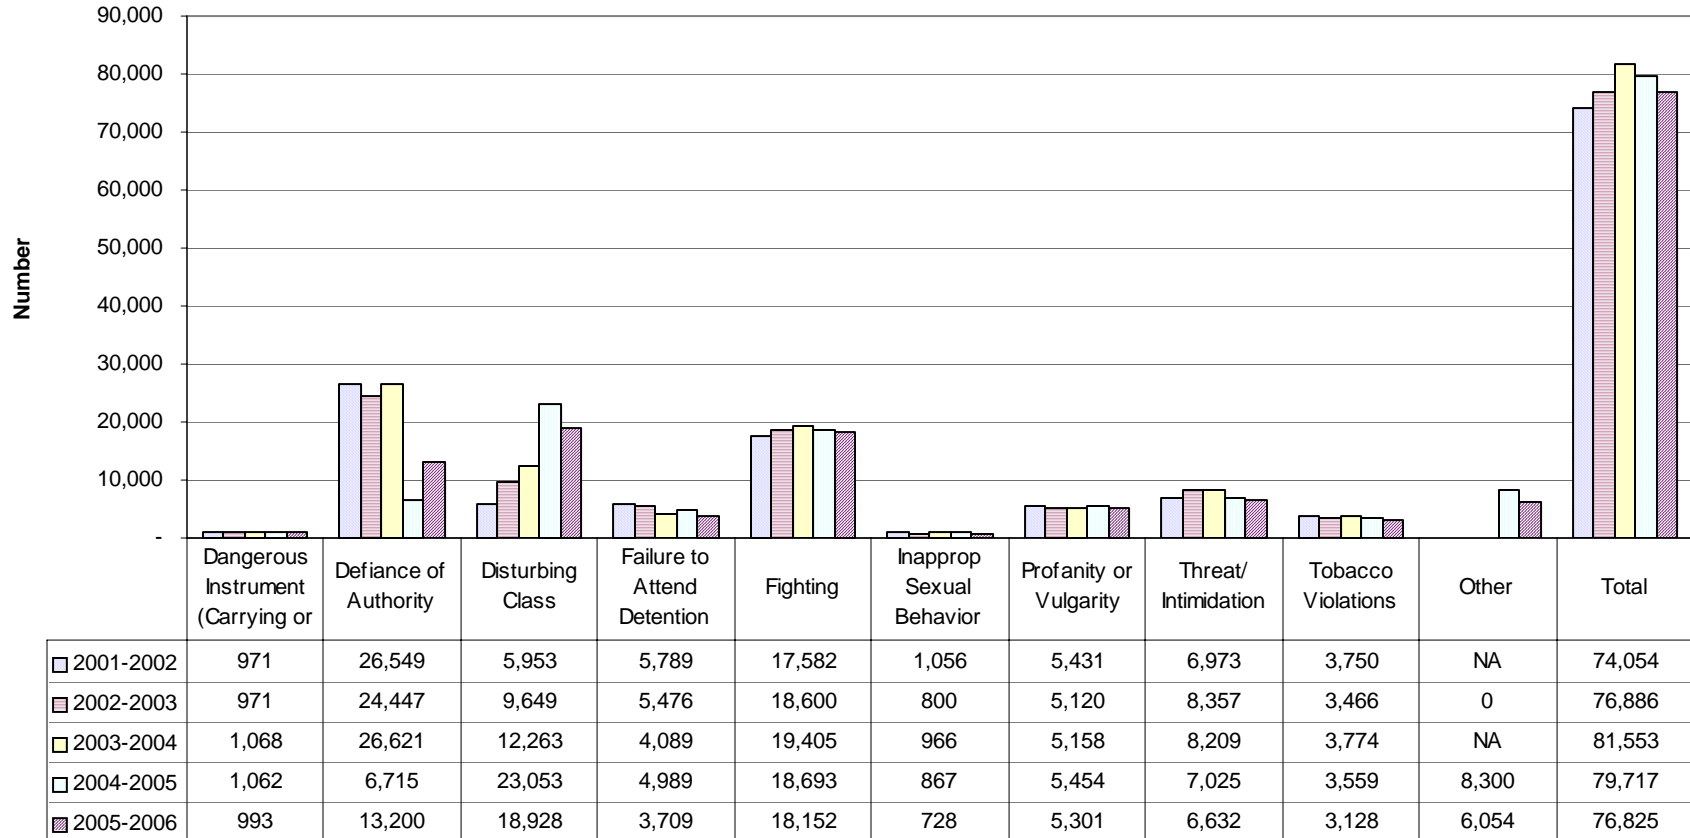

Appendix B

Additional Board Violation Charts

Rate of Total Disciplinary Actions for Board Violations

B1

Rate of Disciplinary Actions for Board Violations by Category

B2

Rate of Board Policy Violations Comparison of Disciplinary Actions

B3

Rate of Board Violations by Population Group

B4

Disciplinary Actions for Board Violations - Total

B5

Total Disciplinary Actions for Board Policy Violations by Population Group

Board Policy Violations Comparison of Disciplinary Actions

Board Policy Violations Out-of-Schools Suspensions

B8

Board Policy Violations Expulsions with Service

B9

Board Policy Violations Expulsions without Service

B10

Board Policy Violations Corporal Punishments

B11