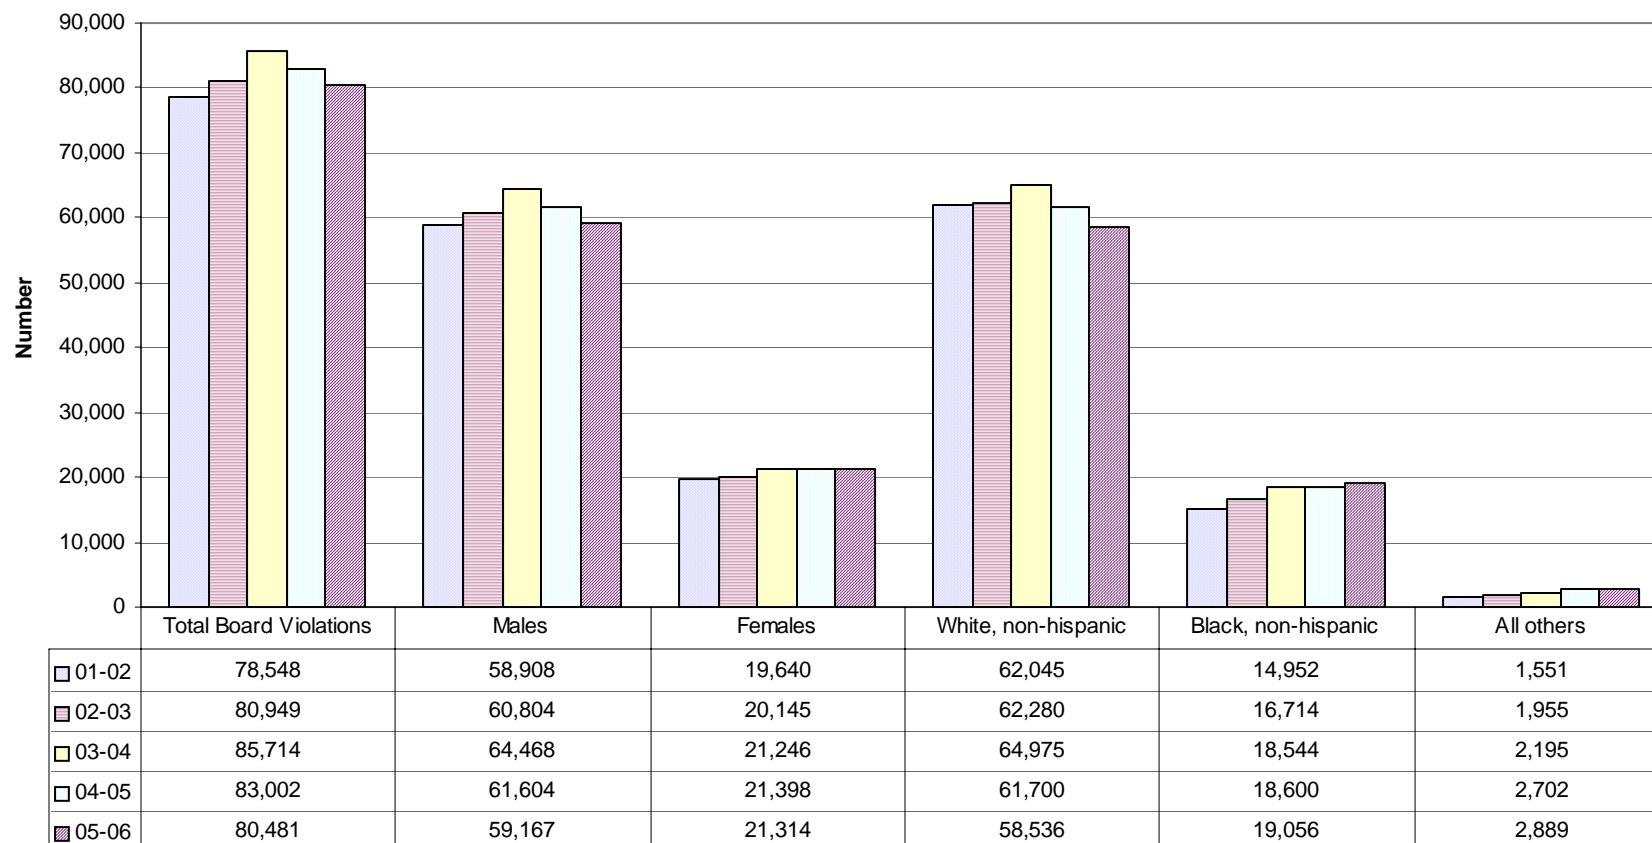

Appendix B

Additional Board Violation Charts

Rate of Total Disciplinary Actions for Board Violations

B1

Rate of Disciplinary Actions for Board Violations by Category

B2

Rate of Board Policy Violations Comparison of Disciplinary Actions

B3

Rate of Board Violations by Population Group

B4

Disciplinary Actions for Board Violations - Total

B5

Total Disciplinary Actions for Board Policy Violations by Population Group

Board Policy Violations Comparison of Disciplinary Actions

Board Policy Violations Out-of-Schools Suspensions

B8

Board Policy Violations Expulsions with Service

B9

Board Policy Violations Expulsions without Service

B10

Board Policy Violations Corporal Punishments

B11

Disciplinary Actions for Board Policy Violations by Gender 2005-2006

Disciplinary Actions for Board Policy Violations by Race 2005-2006

Disciplinary Actions for Males for Board Policy Violations by Race 2005-2006