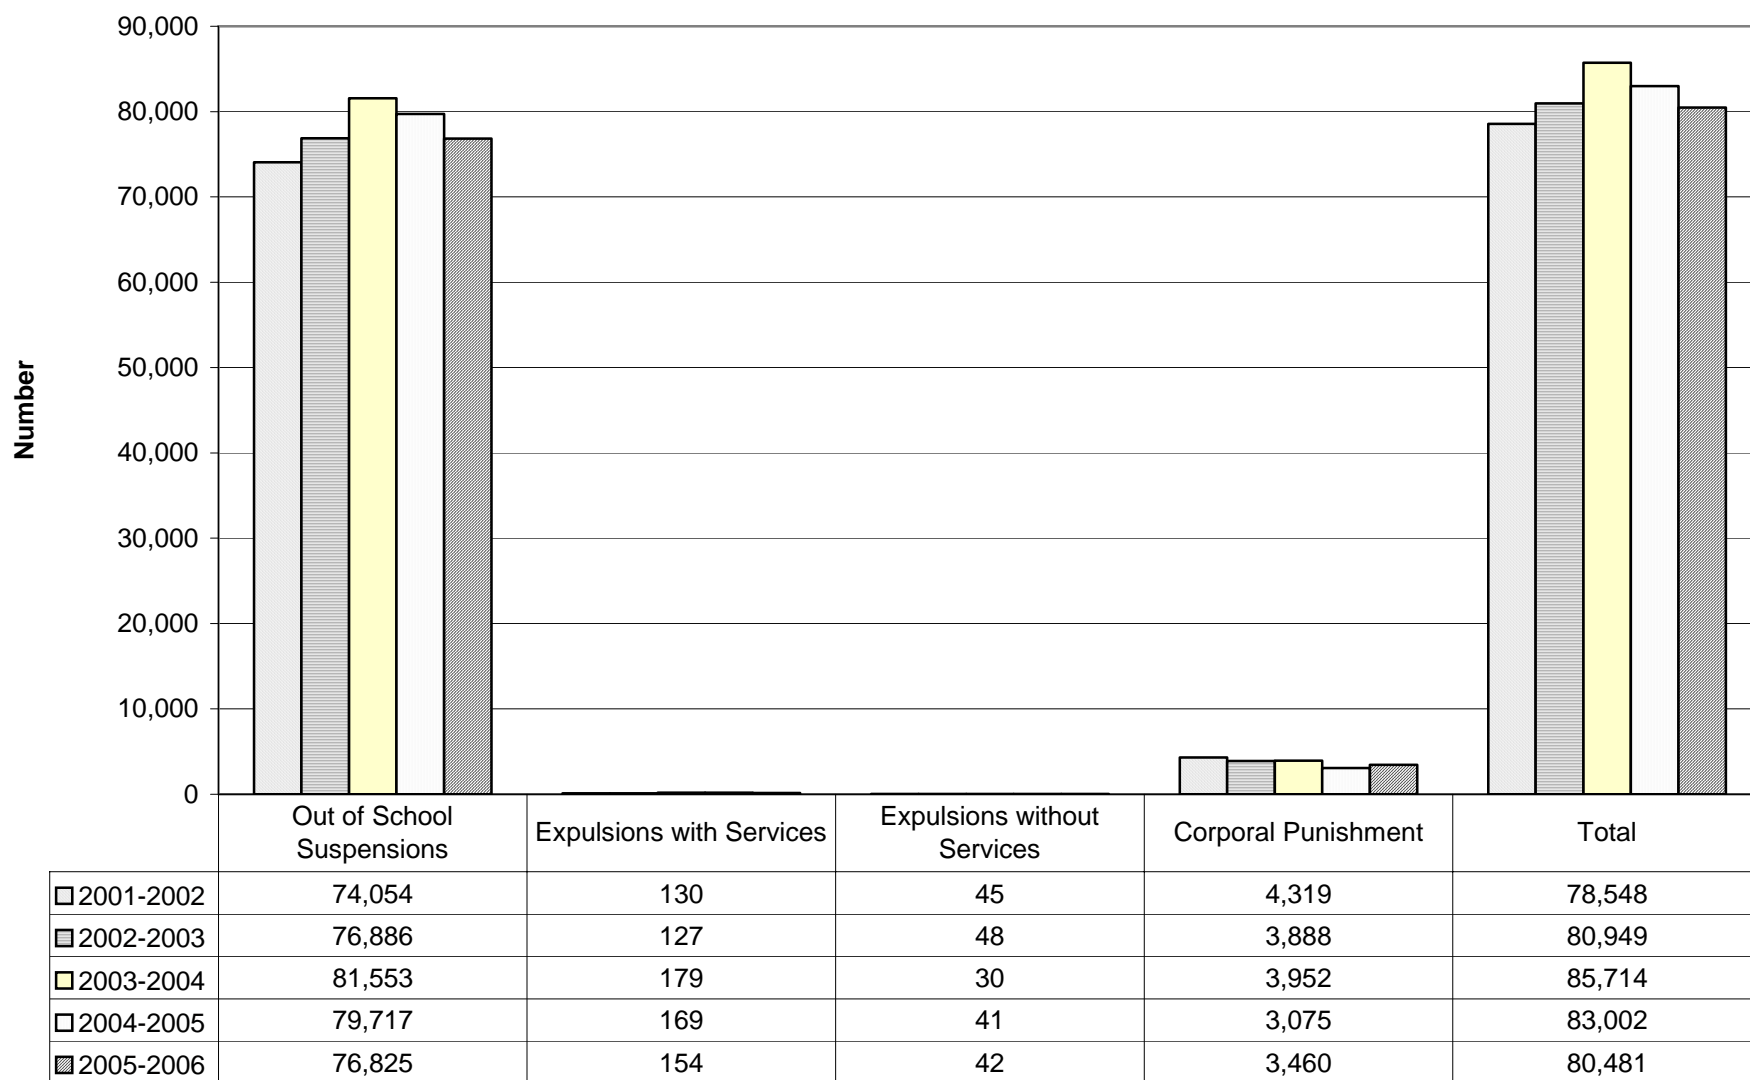

Appendix B

Additional Board Violation Charts

Rate of Total Disciplinary Actions for Board Violations

B1

Rate of Disciplinary Actions for Board Violations by Category

B2

Rate of Board Policy Violations Comparison of Disciplinary Actions

B3

Rate of Board Violations by Population Group

B4

Disciplinary Actions for Board Violations - Total

B5

Total Disciplinary Actions for Board Policy Violations by Population Group

Board Policy Violations Comparison of Disciplinary Actions

Board Policy Violations Out-of-Schools Suspensions

B8

Board Policy Violations Expulsions with Service

B9

Board Policy Violations Expulsions without Service

B10

Board Policy Violations Corporal Punishments

B11