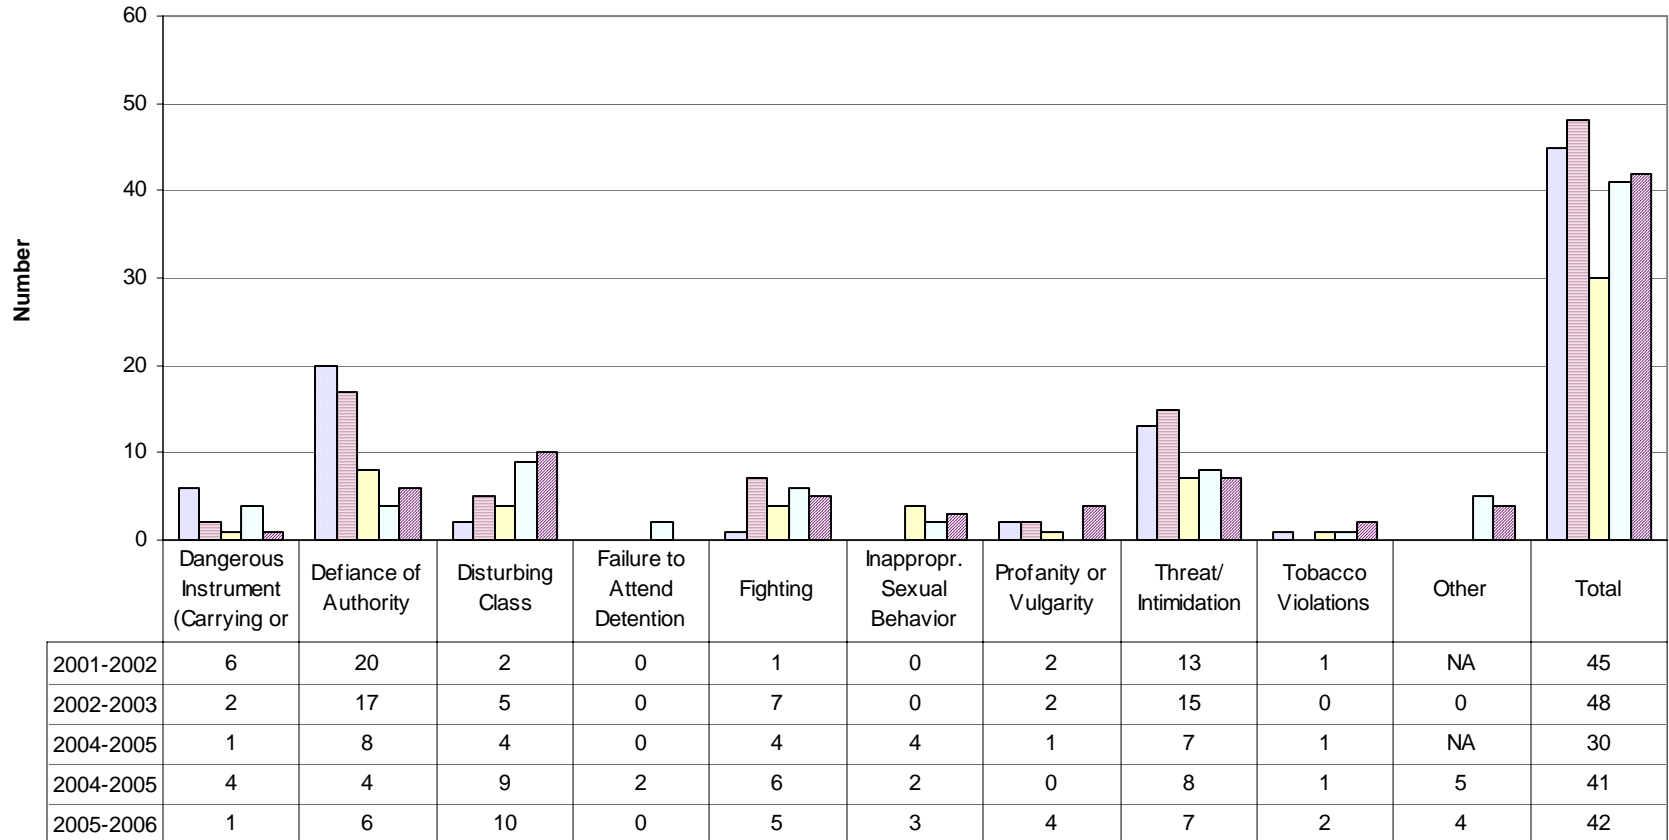

Appendix B

Additional Board Violation Charts

Rate of Total Disciplinary Actions for Board Violations

B1

Rate of Disciplinary Actions for Board Violations by Category

B2

Rate of Board Policy Violations Comparison of Disciplinary Actions

B3

Rate of Board Violations by Population Group

B4

Disciplinary Actions for Board Violations - Total

B5

Total Disciplinary Actions for Board Policy Violations by Population Group

Board Policy Violations Comparison of Disciplinary Actions

Board Policy Violations Out-of-Schools Suspensions

B8

Board Policy Violations Expulsions with Service

B9

Board Policy Violations Expulsions without Service

B10

Board Policy Violations Corporal Punishments

B11

Disciplinary Actions for Board Policy Violations by Gender 2005-2006

Disciplinary Actions for Board Policy Violations by Race 2005-2006

Disciplinary Actions for Males for Board Policy Violations by Race 2005-2006