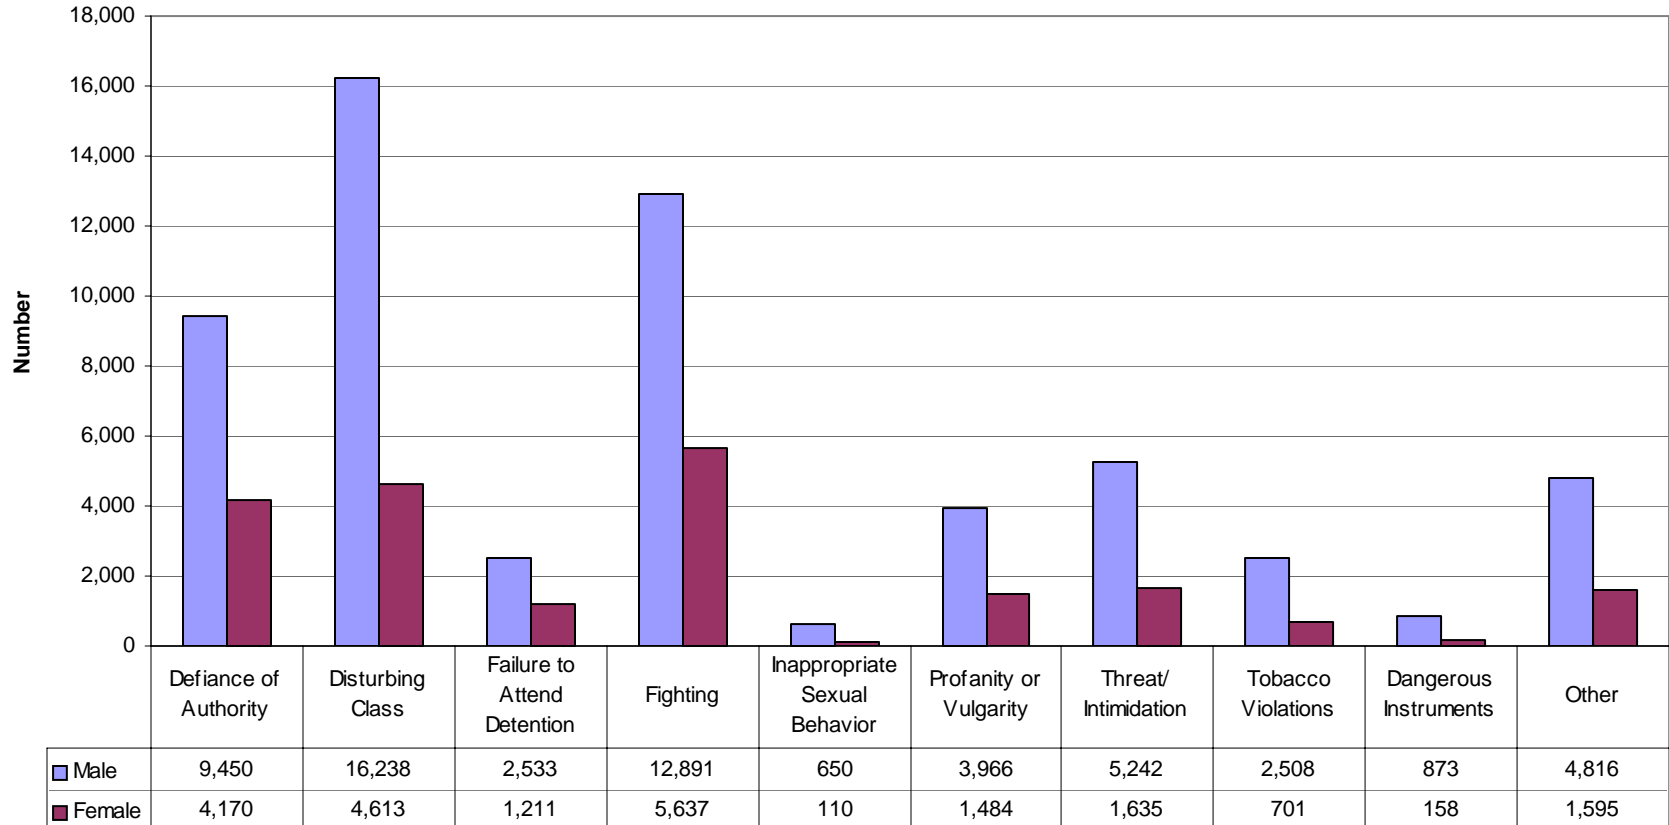

B3

Rate of Board Violations by Population Group

B4

Disciplinary Actions for Board Violations - Total

B5

Total Disciplinary Actions for Board Policy Violations by Population Group

Board Policy Violations Comparison of Disciplinary Actions

Board Policy Violations Out-of-Schools Suspensions

B8

Board Policy Violations Expulsions with Service

B9

Board Policy Violations Expulsions without Service

B10

Board Policy Violations Corporal Punishments

B11

Disciplinary Actions for Board Policy Violations by Gender 2005-2006

Disciplinary Actions for Board Policy Violations by Race 2005-2006

Disciplinary Actions for Males for Board Policy Violations by Race 2005-2006