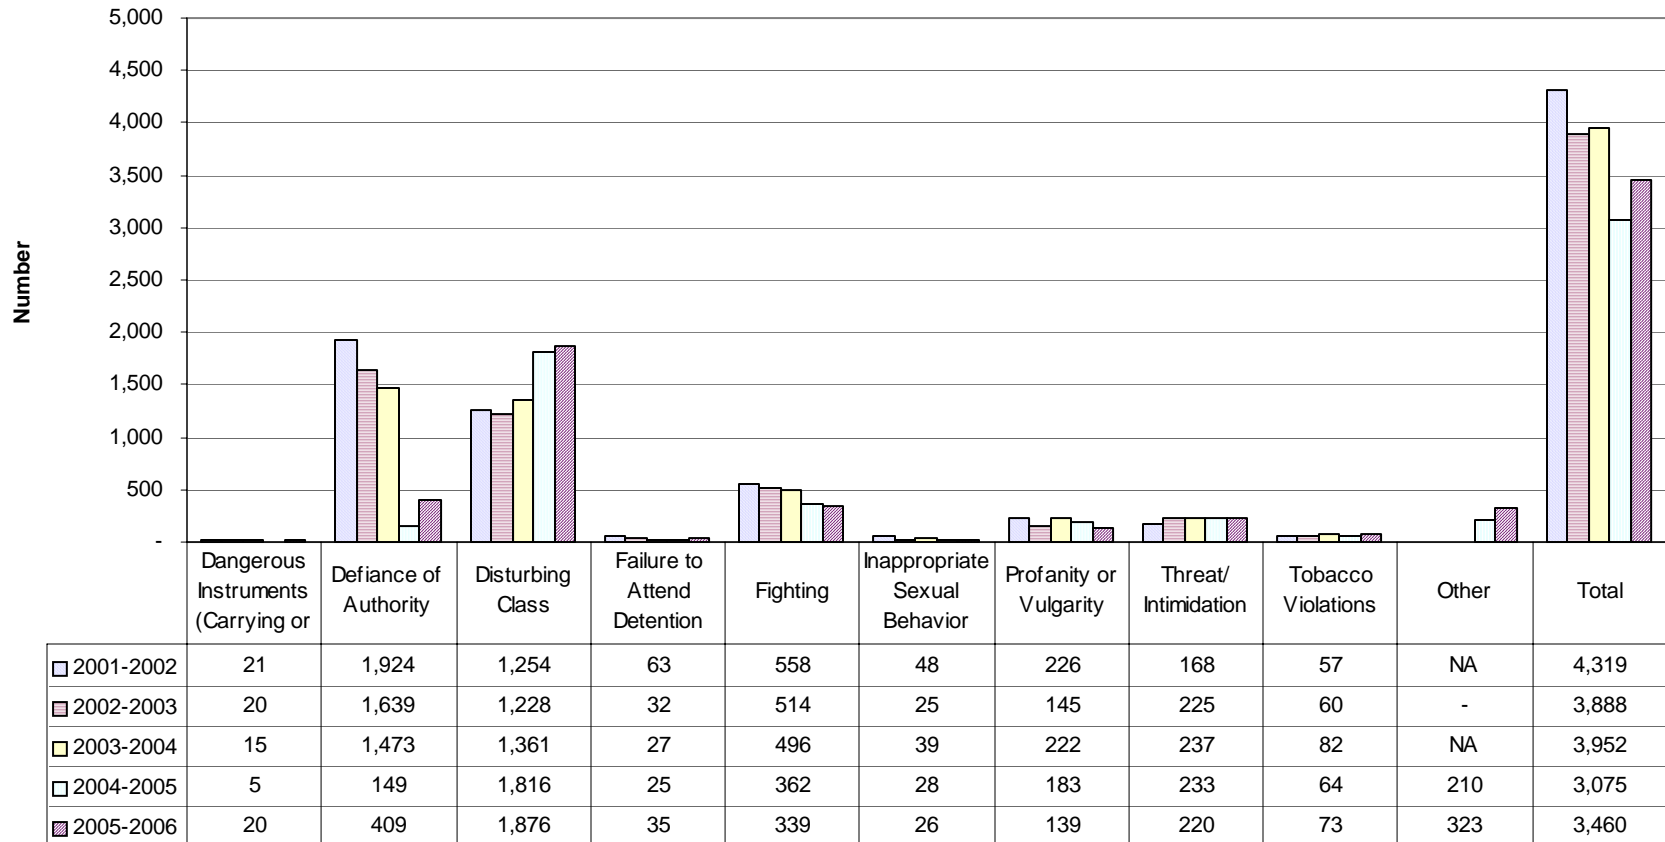

Appendix B

Additional Board Violation Charts

Rate of Total Disciplinary Actions for Board Violations

B1

Rate of Disciplinary Actions for Board Violations by Category

B2

Rate of Board Policy Violations Comparison of Disciplinary Actions

B3

Rate of Board Violations by Population Group

B4

Disciplinary Actions for Board Violations - Total

B5

Total Disciplinary Actions for Board Policy Violations by Population Group

Board Policy Violations Comparison of Disciplinary Actions

Board Policy Violations Out-of-Schools Suspensions

B8

Board Policy Violations Expulsions with Service

B9

Board Policy Violations Expulsions without Service

B10

Board Policy Violations Corporal Punishments

B11

Disciplinary Actions for Board Policy Violations by Gender 2005-2006

Disciplinary Actions for Board Policy Violations by Race 2005-2006

Disciplinary Actions for Males for Board Policy Violations by Race 2005-2006