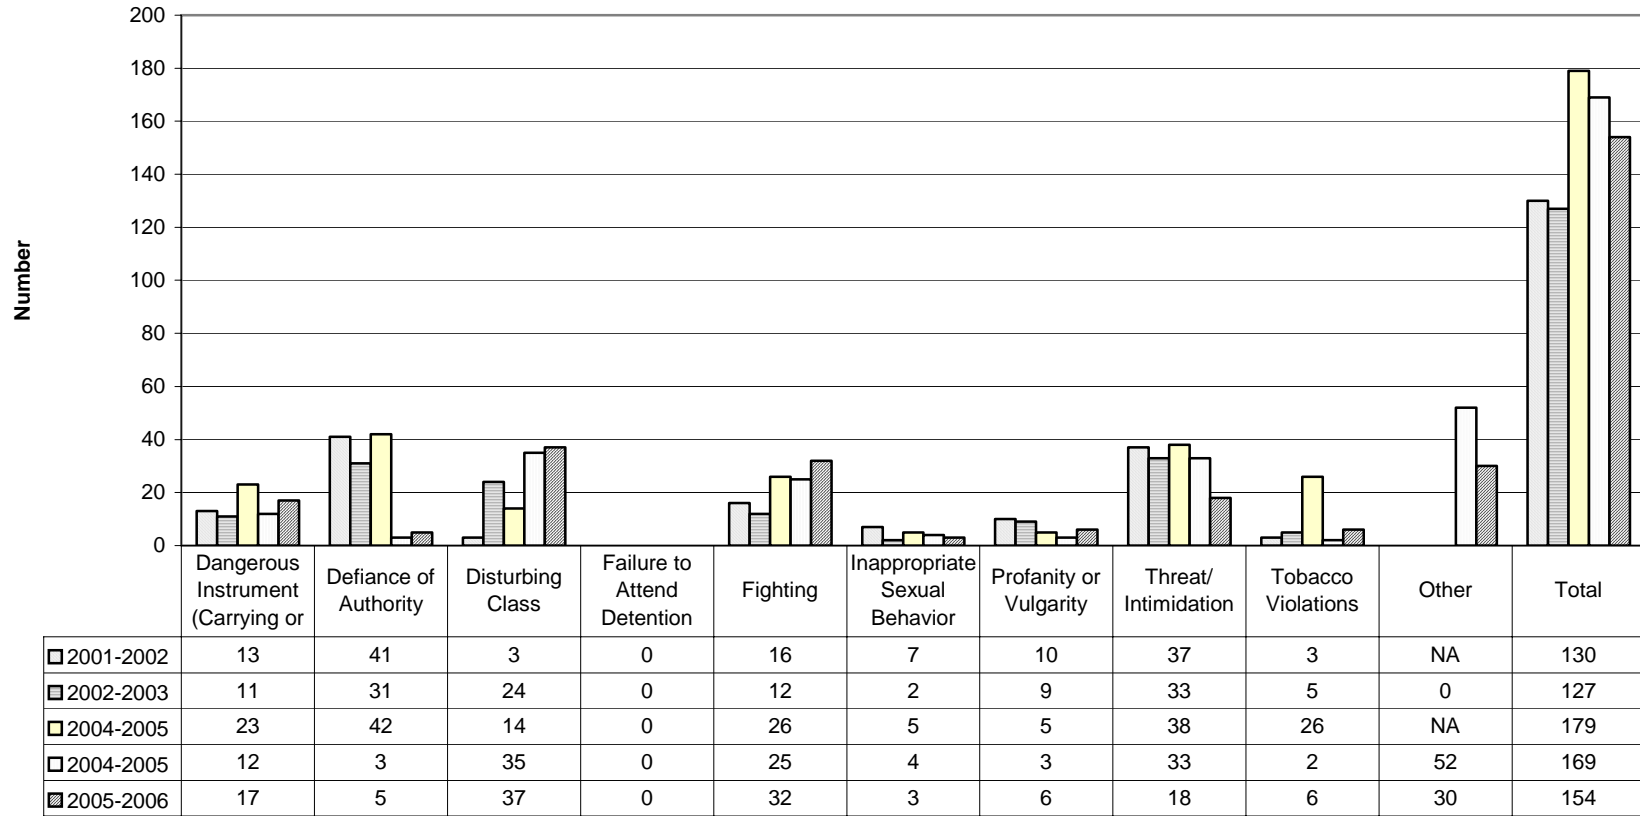

Appendix B

Additional Board Violation Charts

Rate of Total Disciplinary Actions for Board Violations

B1

Rate of Disciplinary Actions for Board Violations by Category

B2

Rate of Board Policy Violations Comparison of Disciplinary Actions

B3

Rate of Board Violations by Population Group

B4

Disciplinary Actions for Board Violations - Total

B5

Total Disciplinary Actions for Board Policy Violations by Population Group

Board Policy Violations Comparison of Disciplinary Actions

Board Policy Violations Out-of-Schools Suspensions

B8

Board Policy Violations Expulsions with Service

B9

Board Policy Violations Expulsions without Service

B10

Board Policy Violations Corporal Punishments

B11