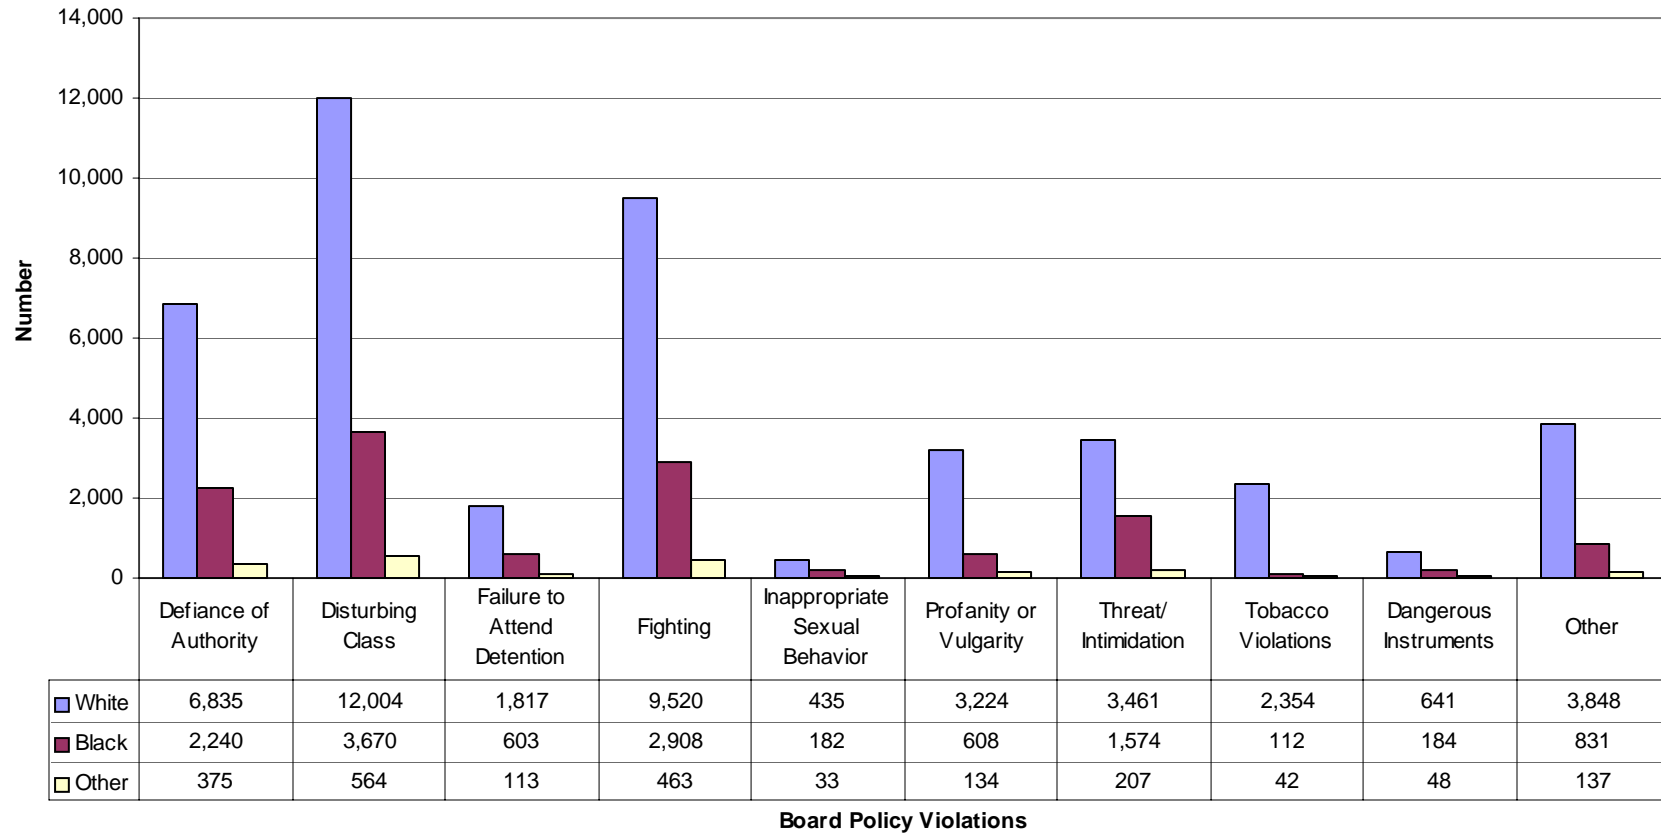

Appendix B

Additional Board Violation Charts

Rate of Total Disciplinary Actions for Board Violations

B1

Rate of Disciplinary Actions for Board Violations by Category

B2

Rate of Board Policy Violations Comparison of Disciplinary Actions

B3

Rate of Board Violations by Population Group

B4

Disciplinary Actions for Board Violations - Total

B5

Total Disciplinary Actions for Board Policy Violations by Population Group

Board Policy Violations Comparison of Disciplinary Actions

Board Policy Violations Out-of-Schools Suspensions

B8

Board Policy Violations Expulsions with Service

B9

Board Policy Violations Expulsions without Service

B10

Board Policy Violations Corporal Punishments

B11

Disciplinary Actions for Board Policy Violations by Gender 2005-2006

Disciplinary Actions for Board Policy Violations by Race 2005-2006

Disciplinary Actions for Males for Board Policy Violations by Race 2005-2006