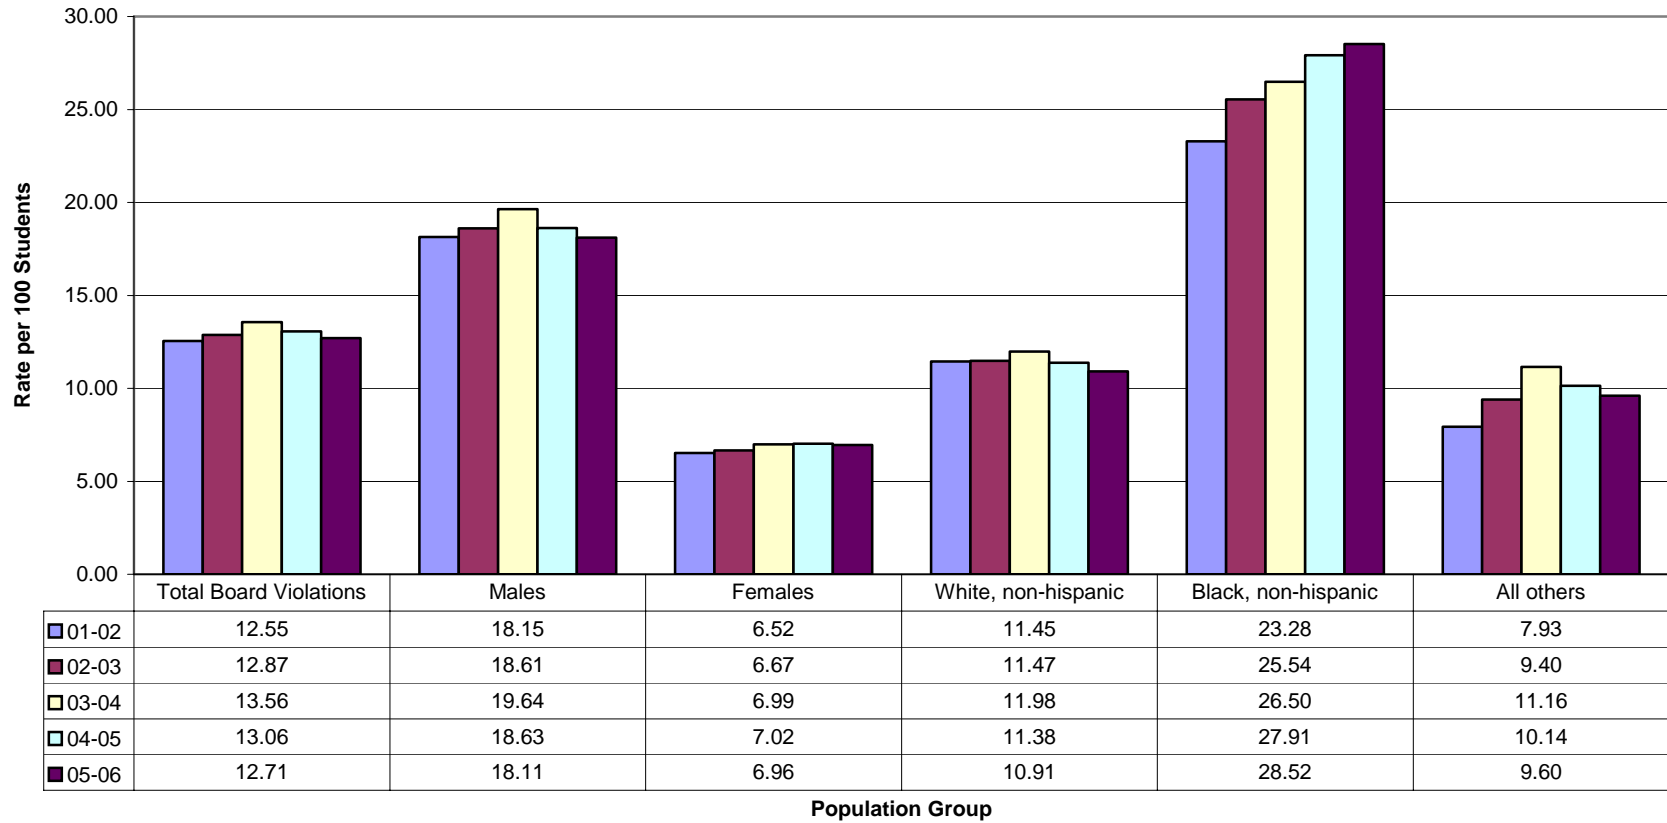

Appendix B

Additional Board Violation Charts

Rate of Total Disciplinary Actions for Board Violations

B1

Rate of Disciplinary Actions for Board Violations by Category

B2

Rate of Board Policy Violations Comparison of Disciplinary Actions

B3

Rate of Board Violations by Population Group

B4

Disciplinary Actions for Board Violations - Total

B5

Total Disciplinary Actions for Board Policy Violations by Population Group

Board Policy Violations Comparison of Disciplinary Actions