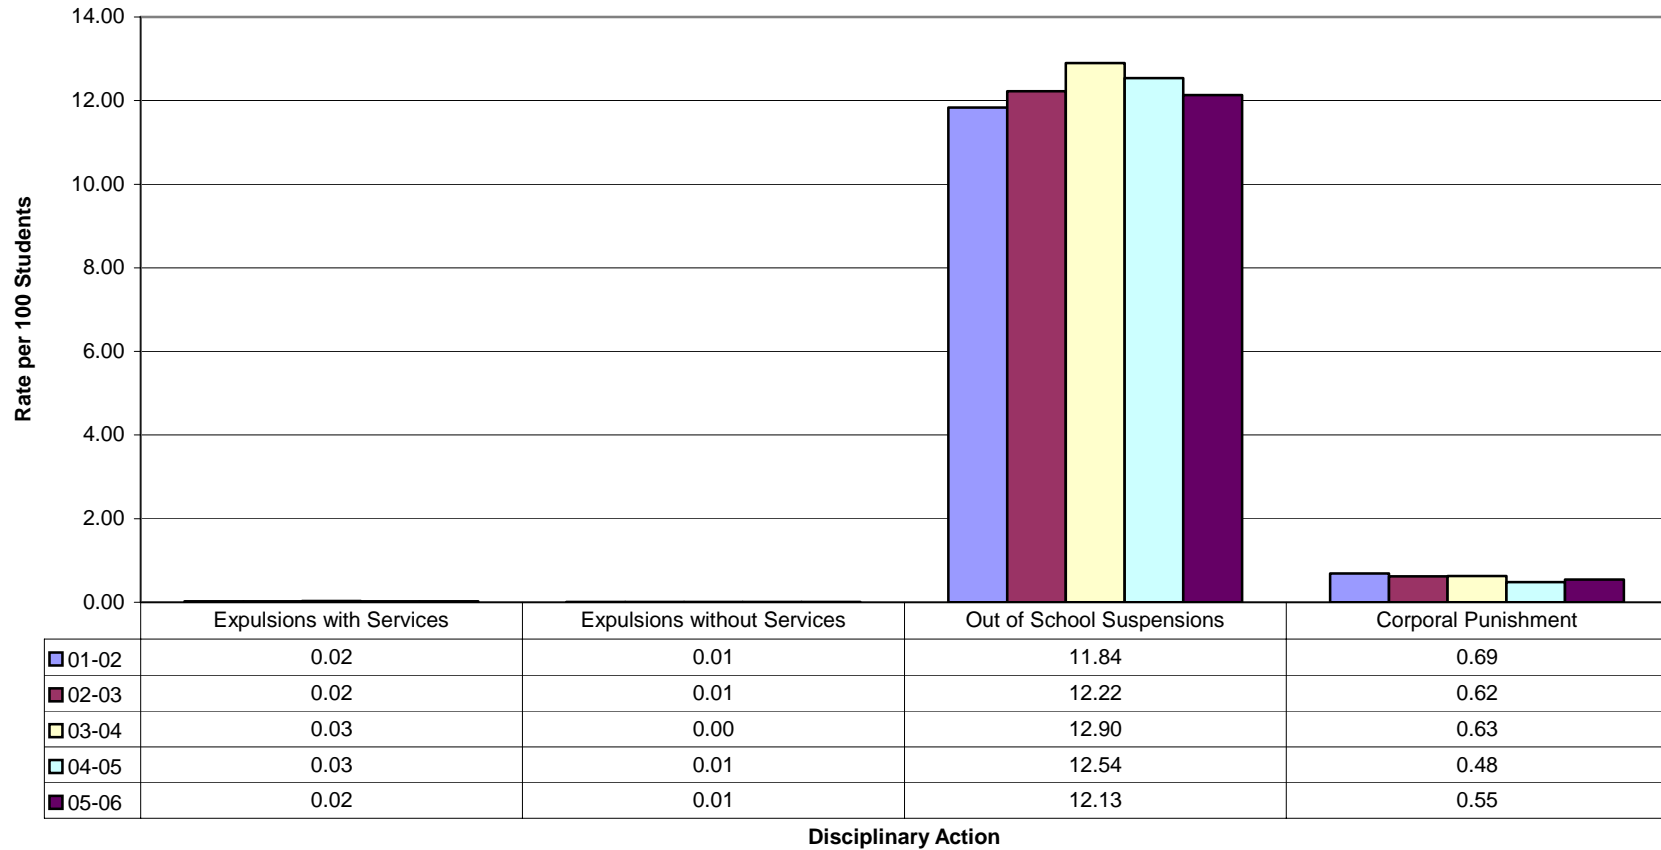

Appendix B

Additional Board Violation Charts

Rate of Total Disciplinary Actions for Board Violations

B1

Rate of Disciplinary Actions for Board Violations by Category

B2

Rate of Board Policy Violations Comparison of Disciplinary Actions

B3

Rate of Board Violations by Population Group

B4

Disciplinary Actions for Board Violations - Total

B5

Total Disciplinary Actions for Board Policy Violations by Population Group

Board Policy Violations Comparison of Disciplinary Actions